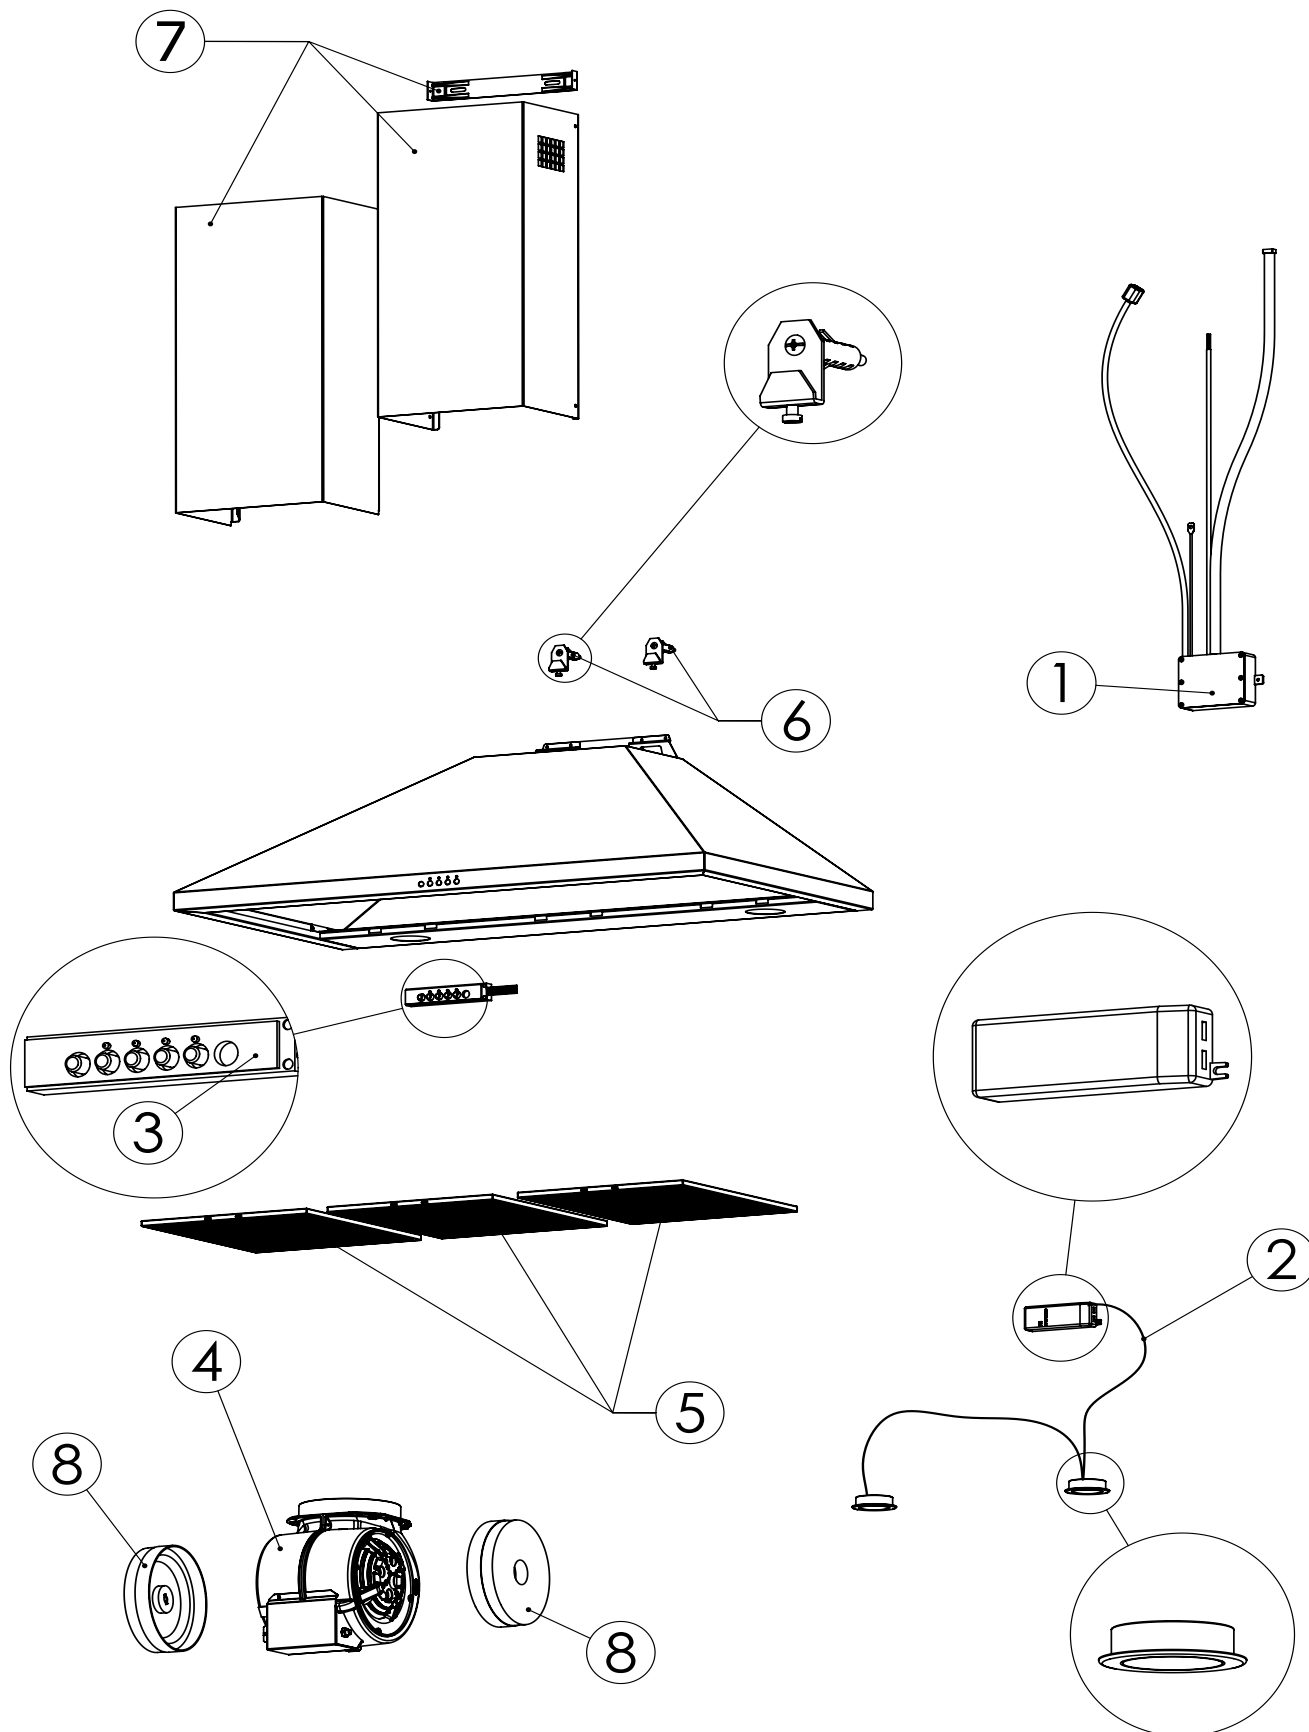

Exploded view

Model:	BRAVO
Code:	3944201

Spare part list

Model:	BRAVO
Code:	3944201

Ref.	Code	Description	Q.ty		Validity	
			30in	90cm	From	To
					(year/week)	(year/week)
1	R2223862	MAIN WIRING	1	1	19/27	
2	R01246	LIGHTING KIT 2 LEDS Ø58	1	1	19/27	
3	R224137	CONTROLS	1	1	19/27	
4	R211087	ASPIRATOR	1	1	19/27	
5	R258164	METAL FILTER	2		19/27	
	R2581471			3	19/27	
6	R291117	FIXING KIT	1	1	19/27	
7	R01258	CHIMNEYS KIT	1	1	19/27	
8	0050U010UL	CARBON FILTER KIT	1	1	19/27	

Electrical diagram

Model:	BRAVO
Code:	3944201

Validity	
From	To
19/27	

Drawing No.	901.178.2
-------------	-----------