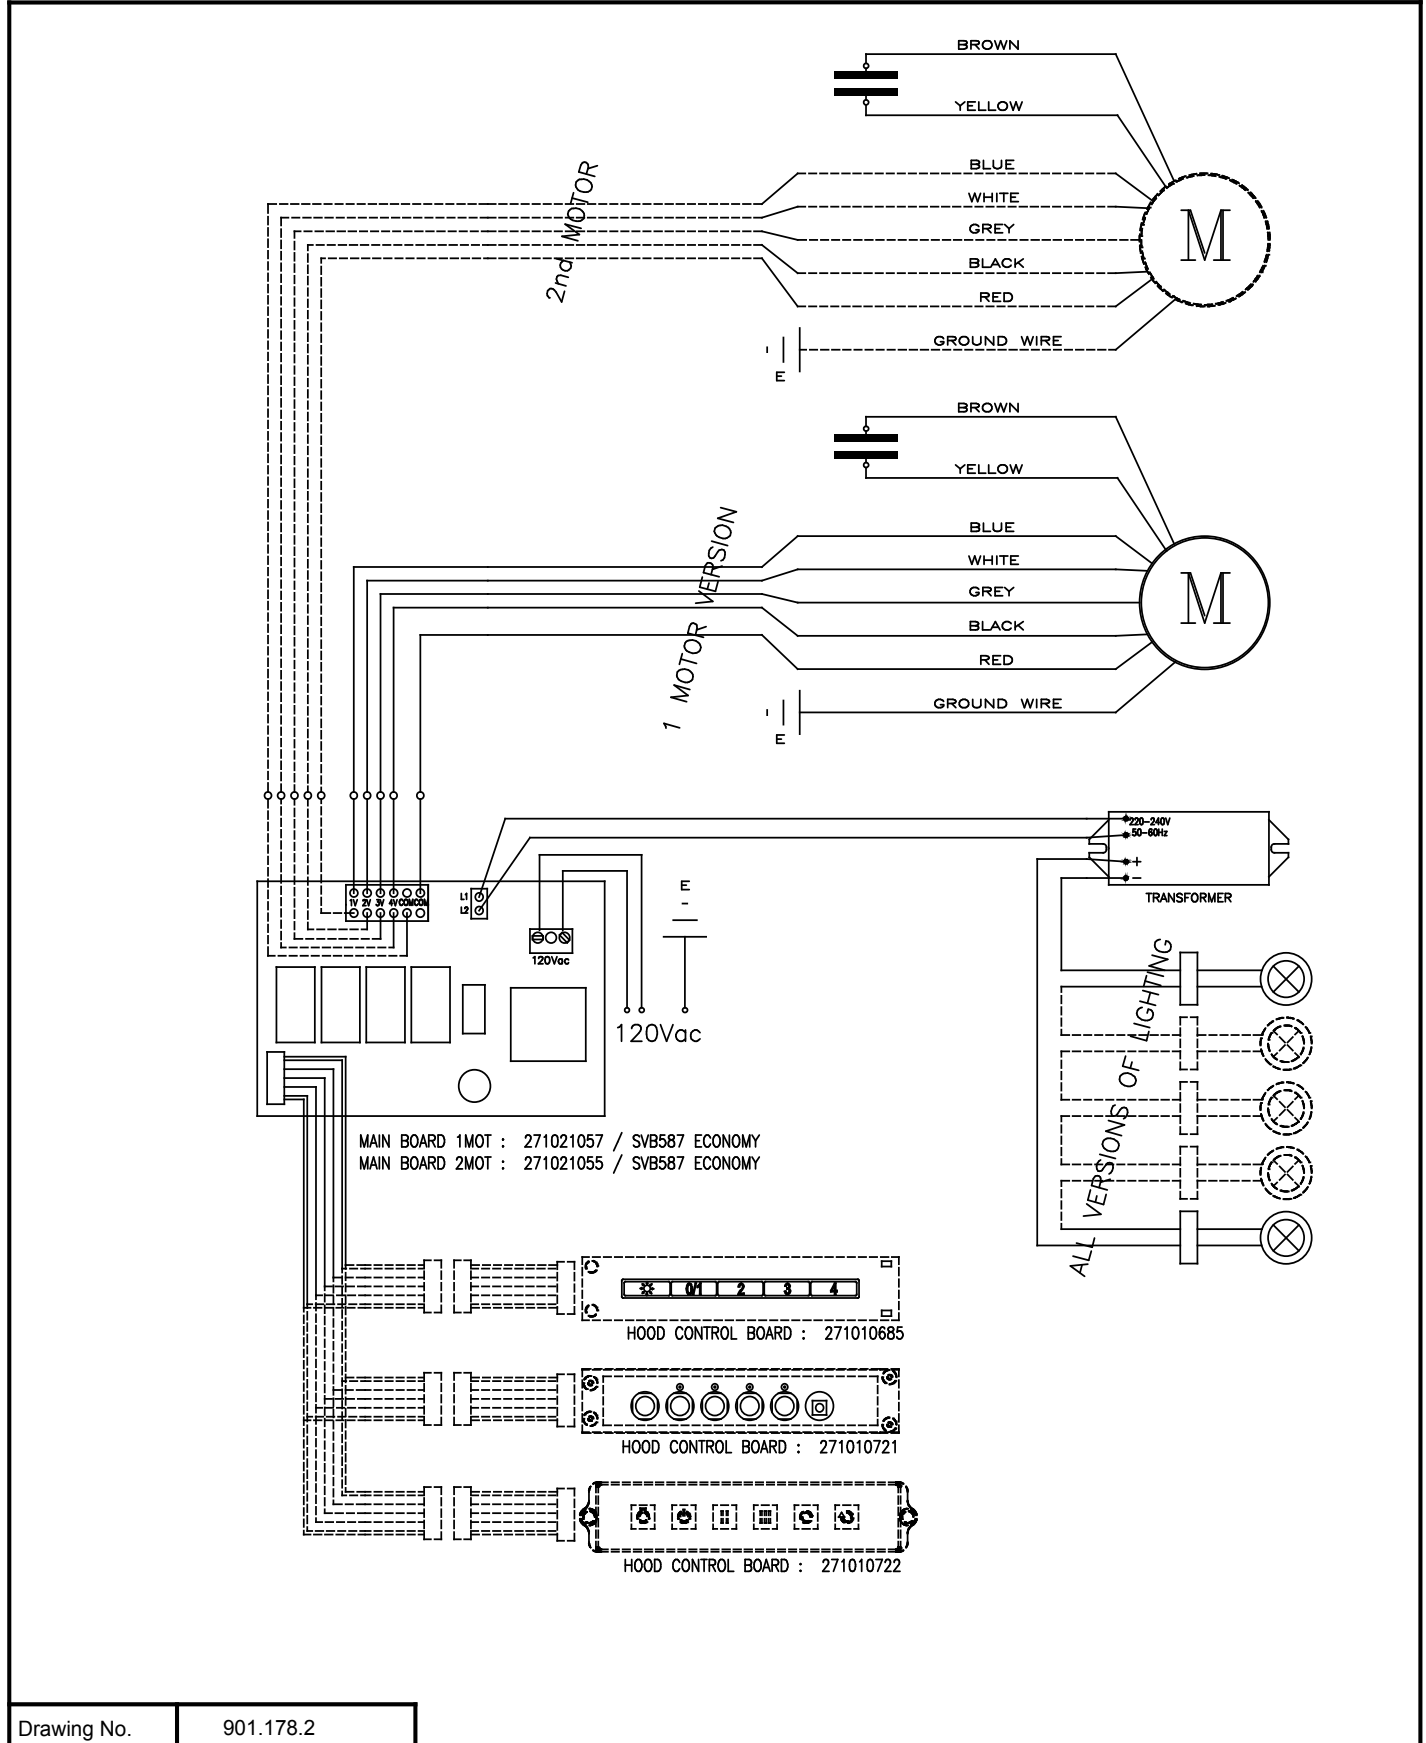

Exploded view

Model:	BRAVO
Code:	3944201

Spare part list

Model:	BRAVO
Code:	3944201

Ref.	Code	Description	Q.ty		Validity	
			30in	90cm	From	To
					(year/week)	(year/week)
1	R2223862	MAIN WIRING	1	1	19/27	
2	R01246	LIGHTING KIT 2 LEDS Ø58	1	1	19/27	
3	R224137	CONTROLS	1	1	19/27	
4	R211087	ASPIRATOR	1	1	19/27	
5	R258164	METAL FILTER	2		19/27	
	R2581471			3	19/27	
6	R291117	FIXING KIT	1	1	19/27	
7	R01258	CHIMNEYS KIT	1	1	19/27	
8	0050U010UL	CARBON FILTER KIT	1	1	19/27	

Electrical diagram

Model:	BRAVO
Code:	3944201

Validity	
From	To
19/27	

Drawing No.	901.178.2
-------------	-----------