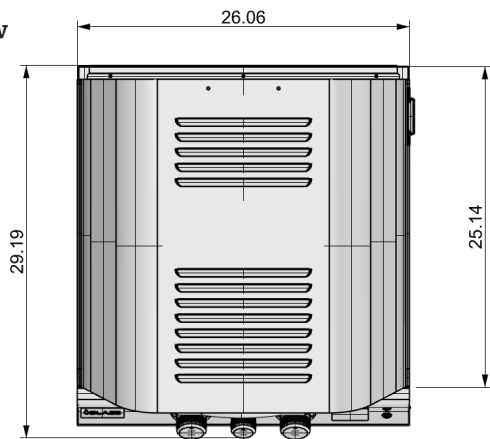

Blaze Pizza Oven

Model Number: BLZ-Pizza oven

www.blazegrills.com

PRODUCT DIMENSIONS

Front View

Side View

Top View

Cutout Size

Perspective View

24.14" W x 24.10" D x 7.9" H

Overall Dimensions

Width: 26.06"
Height: 23.25"
Depth: 29"
Weight: 75 lbs

Cutout Dimensions

Width: 24.14"
Height: 7.9"
Depth: 24.1"