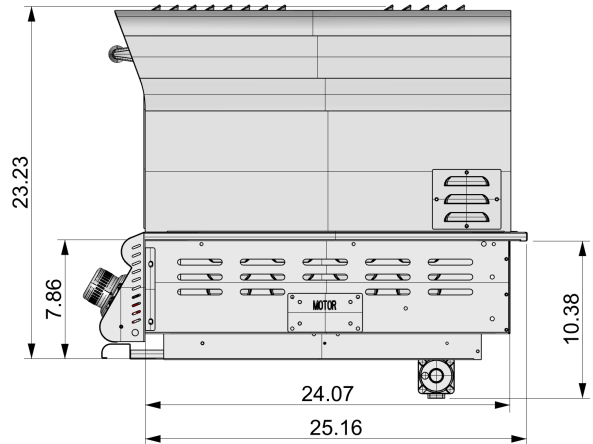

Blaze Pizza Oven

Model Number: BLZ-Pizza oven

www.blazegrills.com

PRODUCT DIMENSIONS

Front View

Side View

Top View

Cutout Size

Perspective View

24.14" W x 24.10" D x 7.9" H

Overall Dimensions

Width: 26.06"
Height: 23.25"
Depth: 29"
Weight: 75 lbs

Cutout Dimensions

Width: 24.14"
Height: 7.9"
Depth: 24.1"