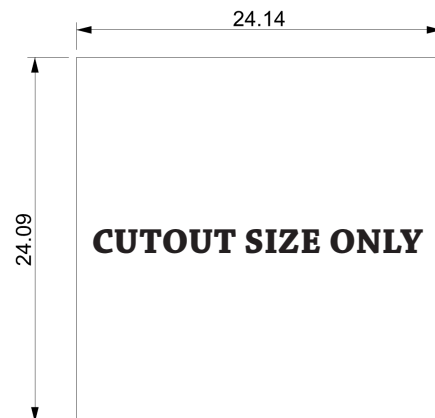

Blaze Pizza Oven

Model Number: BLZ-Pizza oven

www.blazegrills.com

PRODUCT DIMENSIONS

Front View

Side View

Top View

Cutout Size

Perspective View

24.14" W x 24.10" D x 7.9" H

Overall Dimensions

Width: 26.06"
Height: 23.25"
Depth: 29"
Weight: 75 lbs

Cutout Dimensions

Width: 24.14"
Height: 7.9"
Depth: 24.1"