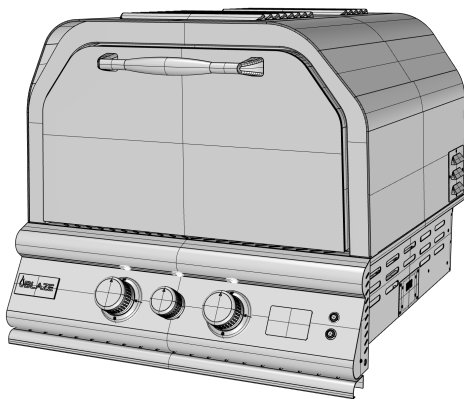

Blaze Pizza Oven

Model Number: BLZ-Pizza oven

www.blazegrills.com

PRODUCT DIMENSIONS

Front View

Side View

Top View

Cutout Size

Perspective View

24.14" W x 24.10" D x 7.9" H

Overall Dimensions

Width: 26.06"
Height: 23.25"
Depth: 29"
Weight: 75 lbs

Cutout Dimensions

Width: 24.14"
Height: 7.9"
Depth: 24.1"