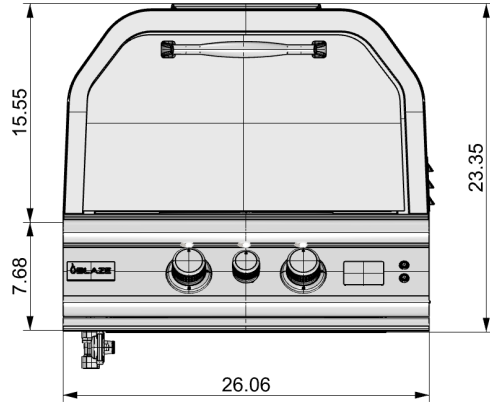

Blaze Pizza Oven

Model Number: BLZ-Pizza oven

www.blazegrills.com

PRODUCT DIMENSIONS

Front View

Side View

Top View

Cutout Size

Perspective View

24.14" W x 24.10" D x 7.9" H

Overall Dimensions

Width: 26.06"
Height: 23.25"
Depth: 29"
Weight: 75 lbs

Cutout Dimensions

Width: 24.14"
Height: 7.9"
Depth: 24.1"