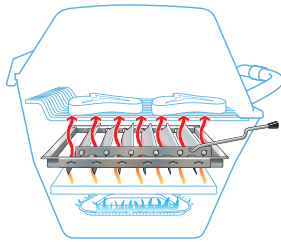

Experience the extra flavor of real wood smoke and steam from our heavy duty, **CAST IRON SMOKER BOX** with a removable vented lid.

Our **STAINLESS STEEL RETRACT-A-RACK** serves as an added cooking level. Removes in seconds to make room for a turkey or large roast.

The **MULTI-POSITION STAINLESS STEEL LID STOP** lifts hood a little or a lot to control heat and smoke.

Add the **ROTISSERIE** to the P3 models, and you can self-baste even the biggest game, turkey, and roasts as they slowly rotate over low heat.

Closed

Open

Broilmaster's exclusive stainless steel **SMOKER SHUTTER**. With one pull of the lever, you can convert your grill to an indirect cooking system – for smoking, roasting, slow cooking, baking and more! Fits P3X & H3X only.