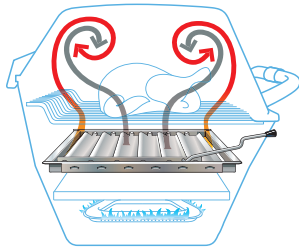

Experience the extra flavor of real wood smoke and steam from our heavy duty, **CAST IRON SMOKER BOX** with a removable vented lid.

Our **STAINLESS STEEL RETRACT-A-RACK** serves as an added cooking level. Removes in seconds to make room for a turkey or large roast.

DIAMOND PATTERN COOKING GRIDS are perfect for cooking veggies and fish.

GAS GRILLS

FLARE BUSTER CERAMICS are uniform in dimensions and thickness for exceptional heat distribution and burner protection.

Our blue flame **STAINLESS STEEL SIDE BURNER** enables you to simmer, saute or fry while you grill. Or choose the Infrared Side Burner to sear steaks, chops and fish.

The **MULTI-POSITION STAINLESS STEEL LID STOP** lifts hood a little or a lot to control heat and smoke.

Add the **ROTISSERIE** to the P3 models, and you can self-baste even the biggest game, turkey, and roasts as they slowly rotate over low heat.

Closed

Open

Broilmaster's exclusive stainless steel **SMOKER SHUTTER**. With one pull of the lever, you can convert your grill to an indirect cooking system – for smoking, roasting, slow cooking, baking and more! Fits P3X & H3X only.