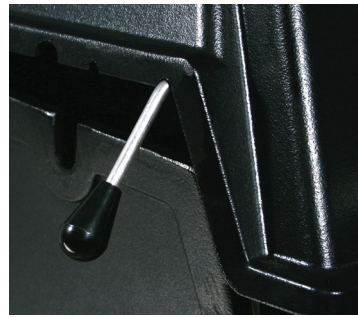

Experience the extra flavor of real wood smoke and steam from our heavy duty, **CAST IRON SMOKER BOX** with a removable vented lid.

Our **STAINLESS STEEL RETRACT-A-RACK** serves as an added cooking level. Removes in seconds to make room for a turkey or large roast.

DIAMOND PATTERN COOKING GRIDS are perfect for cooking veggies and fish.

GAS GRILLS

FLARE BUSTER CERAMICS are uniform in dimensions and thickness for exceptional heat distribution and burner protection.

Our blue flame **STAINLESS STEEL SIDE BURNER** enables you to simmer, saute or fry while you grill. Or choose the Infrared Side Burner to sear steaks, chops and fish.

The **MULTI-POSITION STAINLESS STEEL LID STOP** lifts hood a little or a lot to control heat and smoke.

Add the **ROTISSERIE** to the P3 models, and you can self-baste even the biggest game, turkey, and roasts as they slowly rotate over low heat.

Closed

Open

Broilmaster's exclusive stainless steel **SMOKER SHUTTER**. With one pull of the lever, you can convert your grill to an indirect cooking system – for smoking, roasting, slow cooking, baking and more! Fits P3X & H3X only.