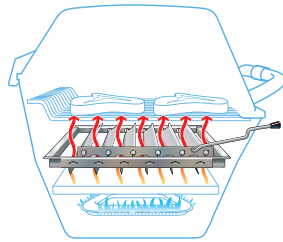

Experience the extra flavor of real wood smoke and steam from our heavy duty, **CAST IRON SMOKER BOX** with a removable vented lid.

Our **STAINLESS STEEL RETRACT-A-RACK** serves as an added cooking level. Removes in seconds to make room for a turkey or large roast.

The **MULTI-POSITION STAINLESS STEEL LID STOP** lifts hood a little or a lot to control heat and smoke.

Add the **ROTISSERIE** to the P3 models, and you can self-baste even the biggest game, turkey, and roasts as they slowly rotate over low heat.

Closed

Open

Broilmaster's exclusive stainless steel **SMOKER SHUTTER**. With one pull of the lever, you can convert your grill to an indirect cooking system – for smoking, roasting, slow cooking, baking and more! Fits P3X & H3X only.