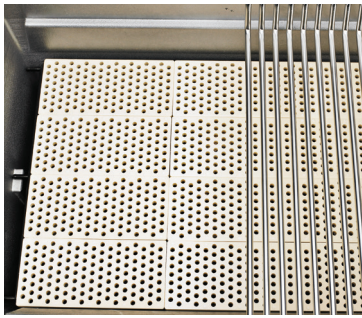

GAS GRILLS

FLARE BUSTER CERAMICS are uniform in dimensions and thickness for exceptional heat distribution and burner protection.