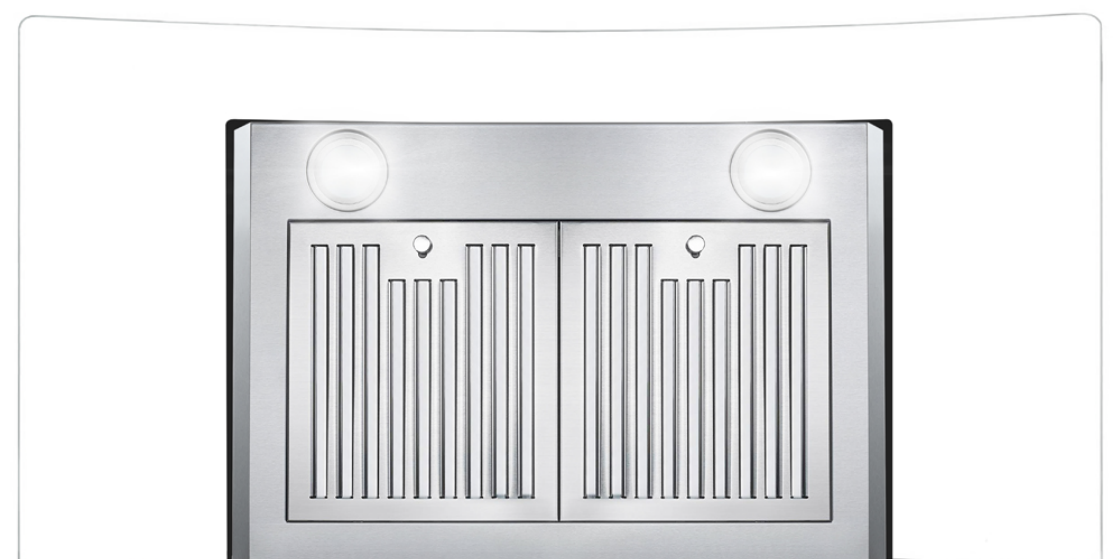

SPECIFICATIONS

COS-668WRCS90 Range Hood

Size	36 Inch
Mounting Type	Wall Mount
Controls	Soft Touch with LCD Display
Filters	2 x Stainless Steel Baffle Filters
Material	Stainless Steel, Tempered Glass
Air Flow	380 CFM
Noise Level	50 dB*
Vent Style	External
Lighting	2 x Front LED
Voltage	120V / 60Hz
Wattage	193W
Included Components	Bulb(s), Damper, Exhaust Vent, Fan Hardware, Installation Kit, Power Cord

COS-668WRCS90

The perfect piece for any contemporary kitchen, Cosmo's COS-668WRCS90 Range Hood is powered by 380 CFM of suction, front LED lights and ARC-FLOW® Permanent Filters.

3 Fan Speeds

Soft Touch Controls

LED Lighting

Features

- Designed for wall mounting
- 3 fan speeds
- 380 CFM airflow capacity
- Soft touch controls with LCD display
- ARC-FLOW® Permanent Filters
- 2 front LED lights
- Noise level as low as 50 dB*
- Curved tempered glass hood