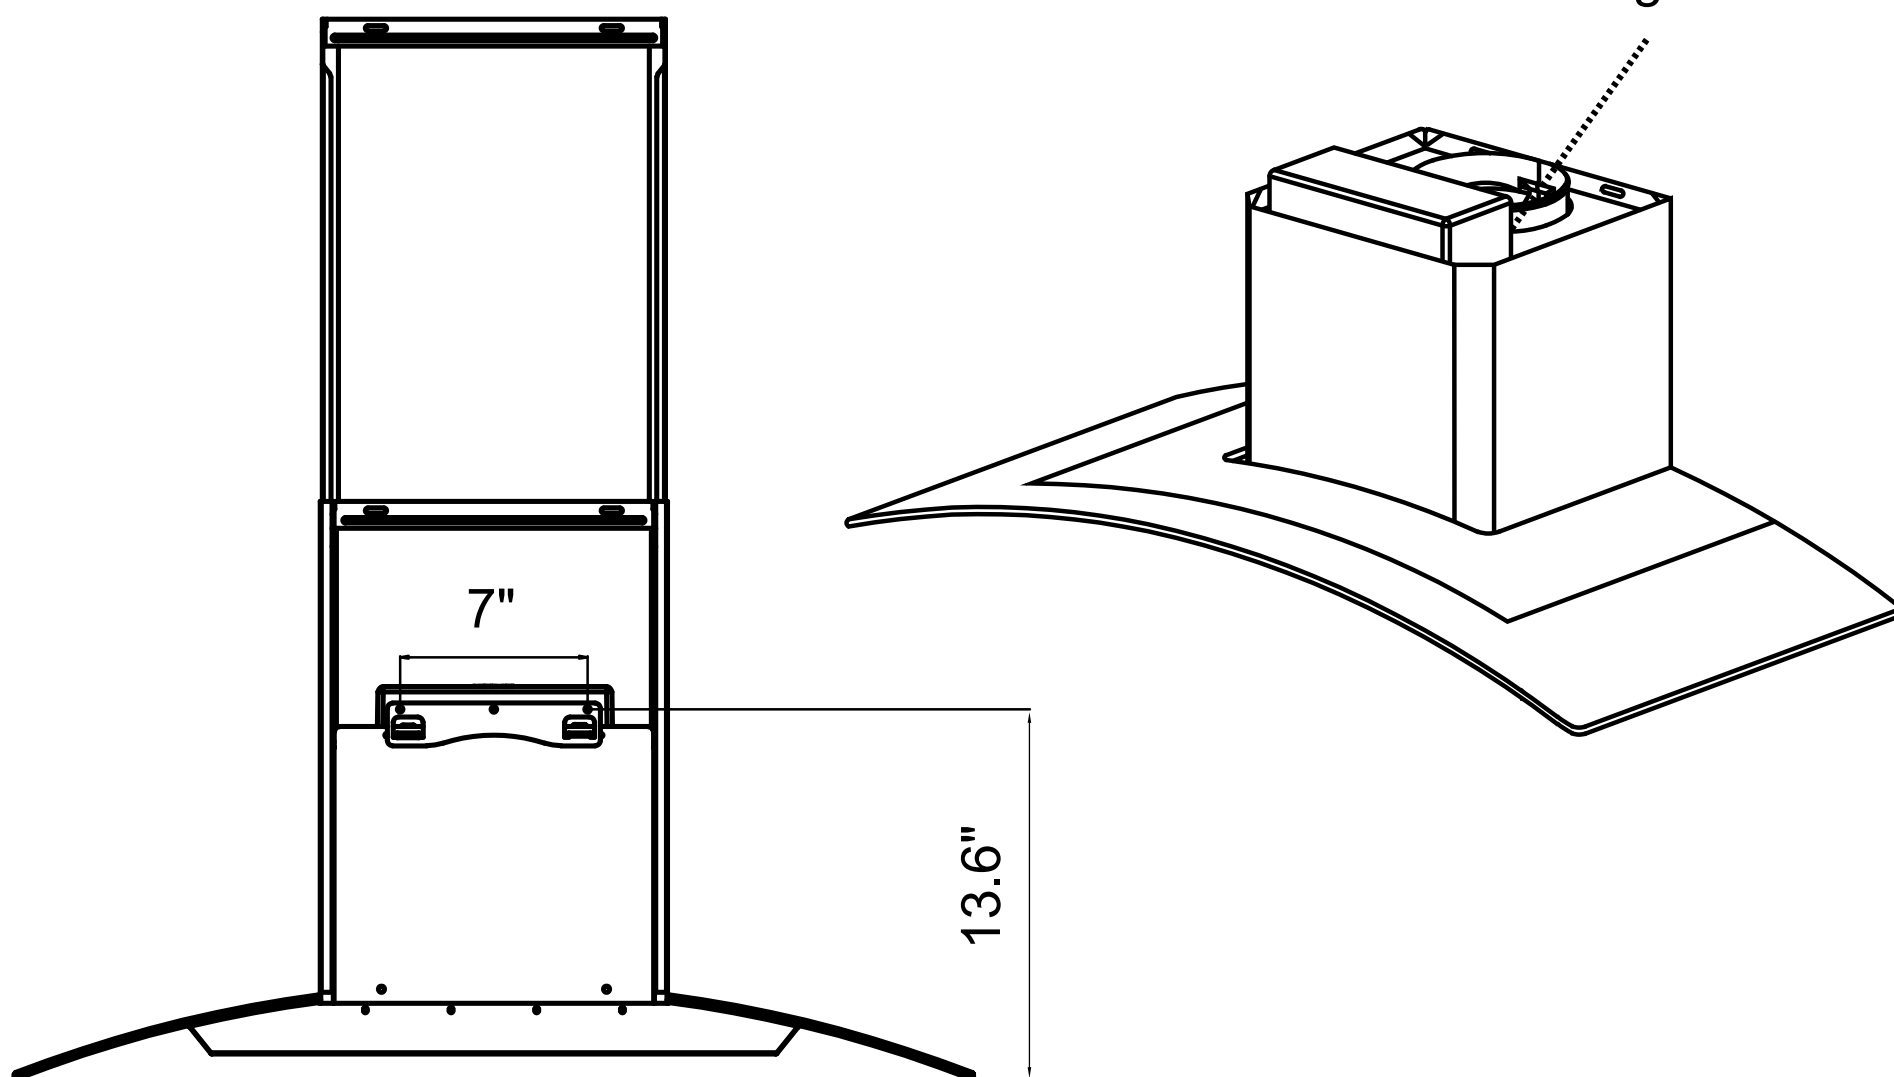

COS-668WRCS90 Range Hood

Assembled Product Dimensions

Location of
3-Prong Power Cord

Dimensions (WxDxH): 36" x 18.5" x 21.5-39.2"