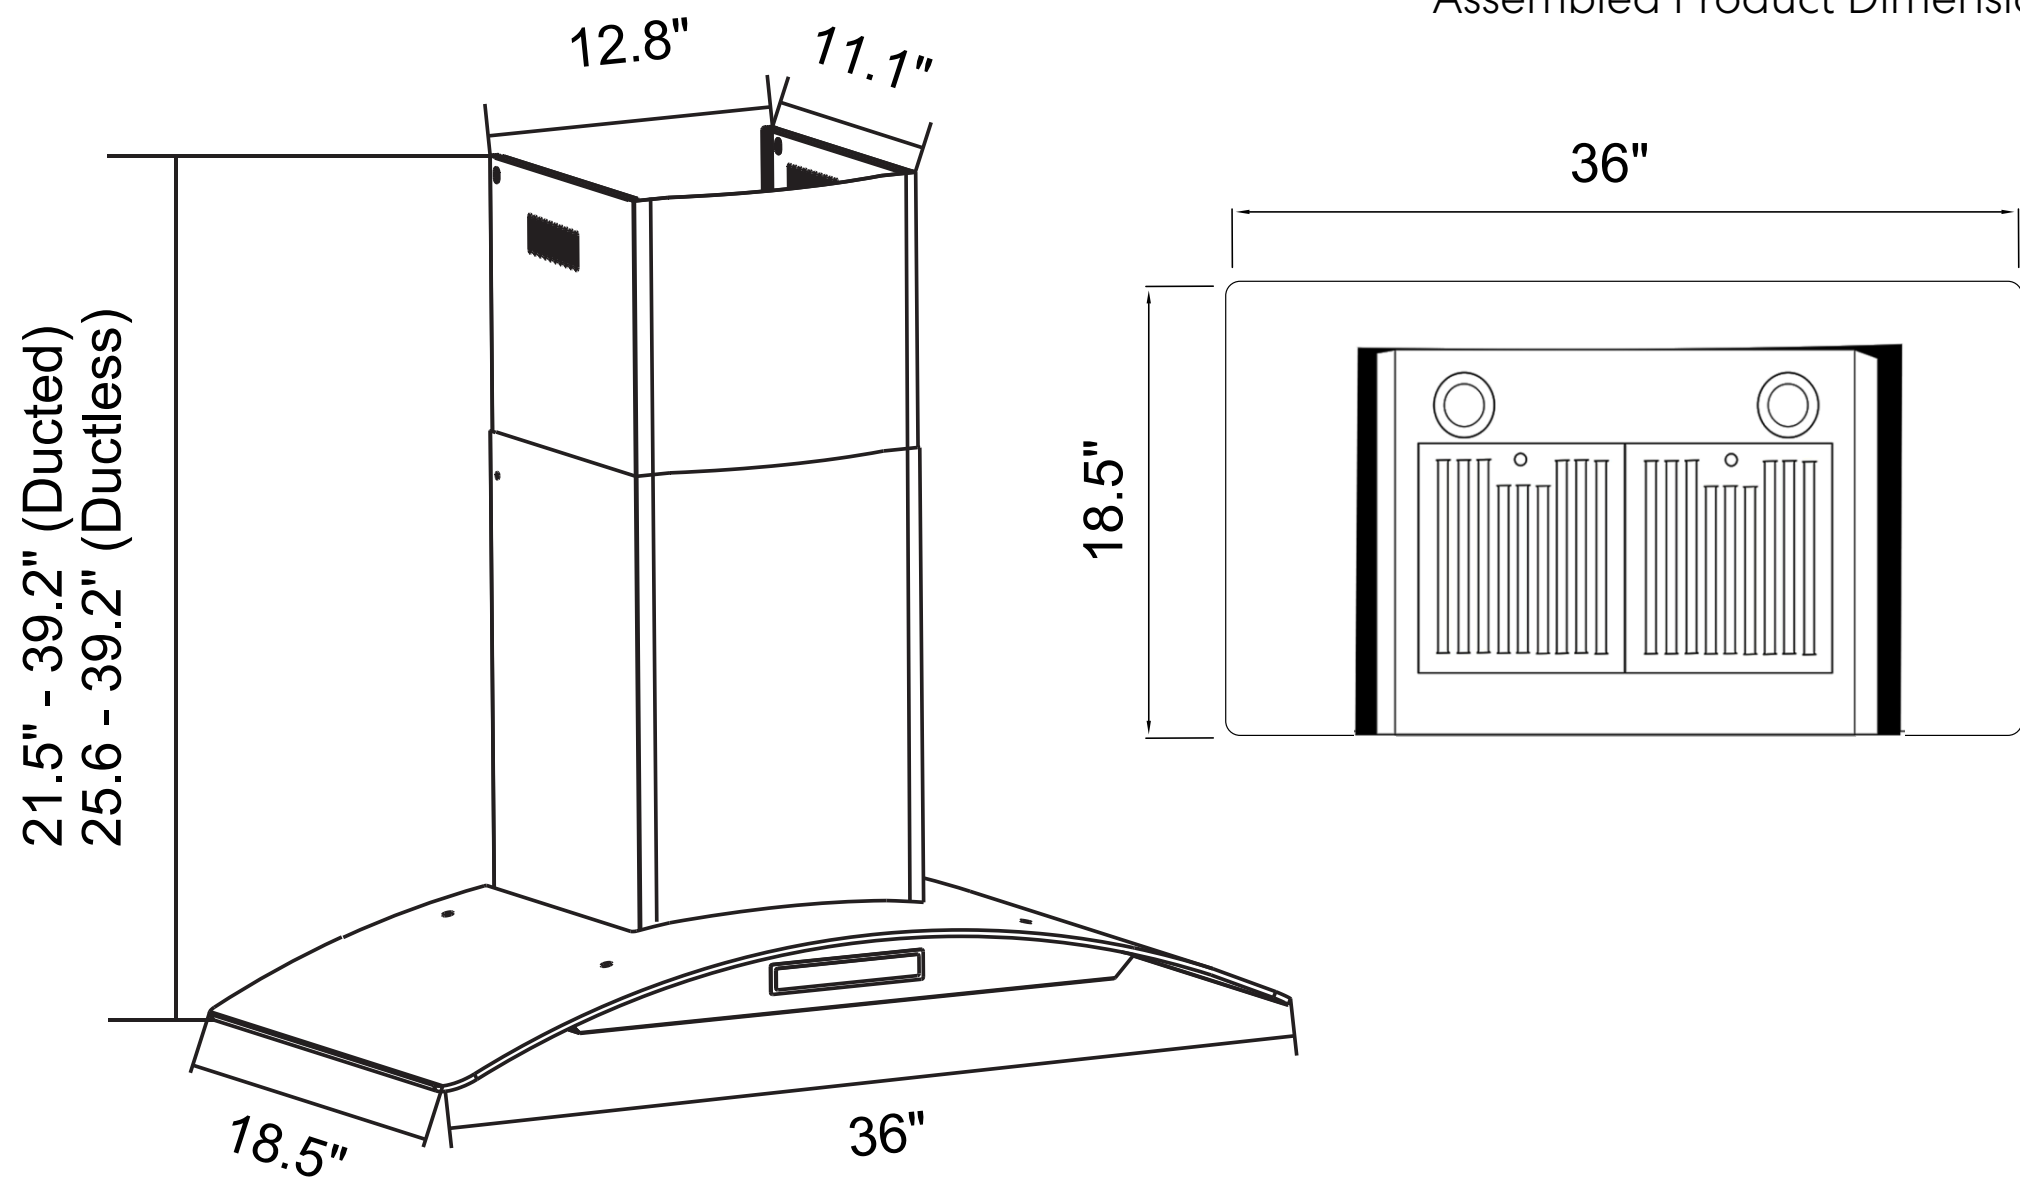

SPECIFICATIONS

COS-668WRCS90 Range Hood

Size	36 Inch
Mounting Type	Wall Mount
Controls	Soft Touch with LCD Display
Filters	2 x Stainless Steel Baffle Filters
Material	Stainless Steel, Tempered Glass
Air Flow	380 CFM
Noise Level	50 dB*
Vent Style	External
Lighting	2 x Front LED
Voltage	120V / 60Hz
Wattage	193W
Included Components	Bulb(s), Damper, Exhaust Vent, Fan Hardware, Installation Kit, Power Cord

LED Lighting

Features

- Designed for wall mounting
- 3 fan speeds
- 380 CFM airflow capacity
- Soft touch controls with LCD display
- ARC-FLOW® Permanent Filters
- 2 front LED lights
- Noise level as low as 50 dB*
- Curved tempered glass hood

See Page 2 for dimensions

For more information, please visit: www.cosmoappliances.com

* Noise level as low as 50 dB on lowest fan speed with rigid ducting (sold separately) under optimal conditions

DIMENSIONS

COS-668WRCS90 Range Hood

Assembled Product Dimensions

Location of
3-Prong Power Cord

Dimensions (WxDxH): 36" x 18.5" x 21.5-39.2"