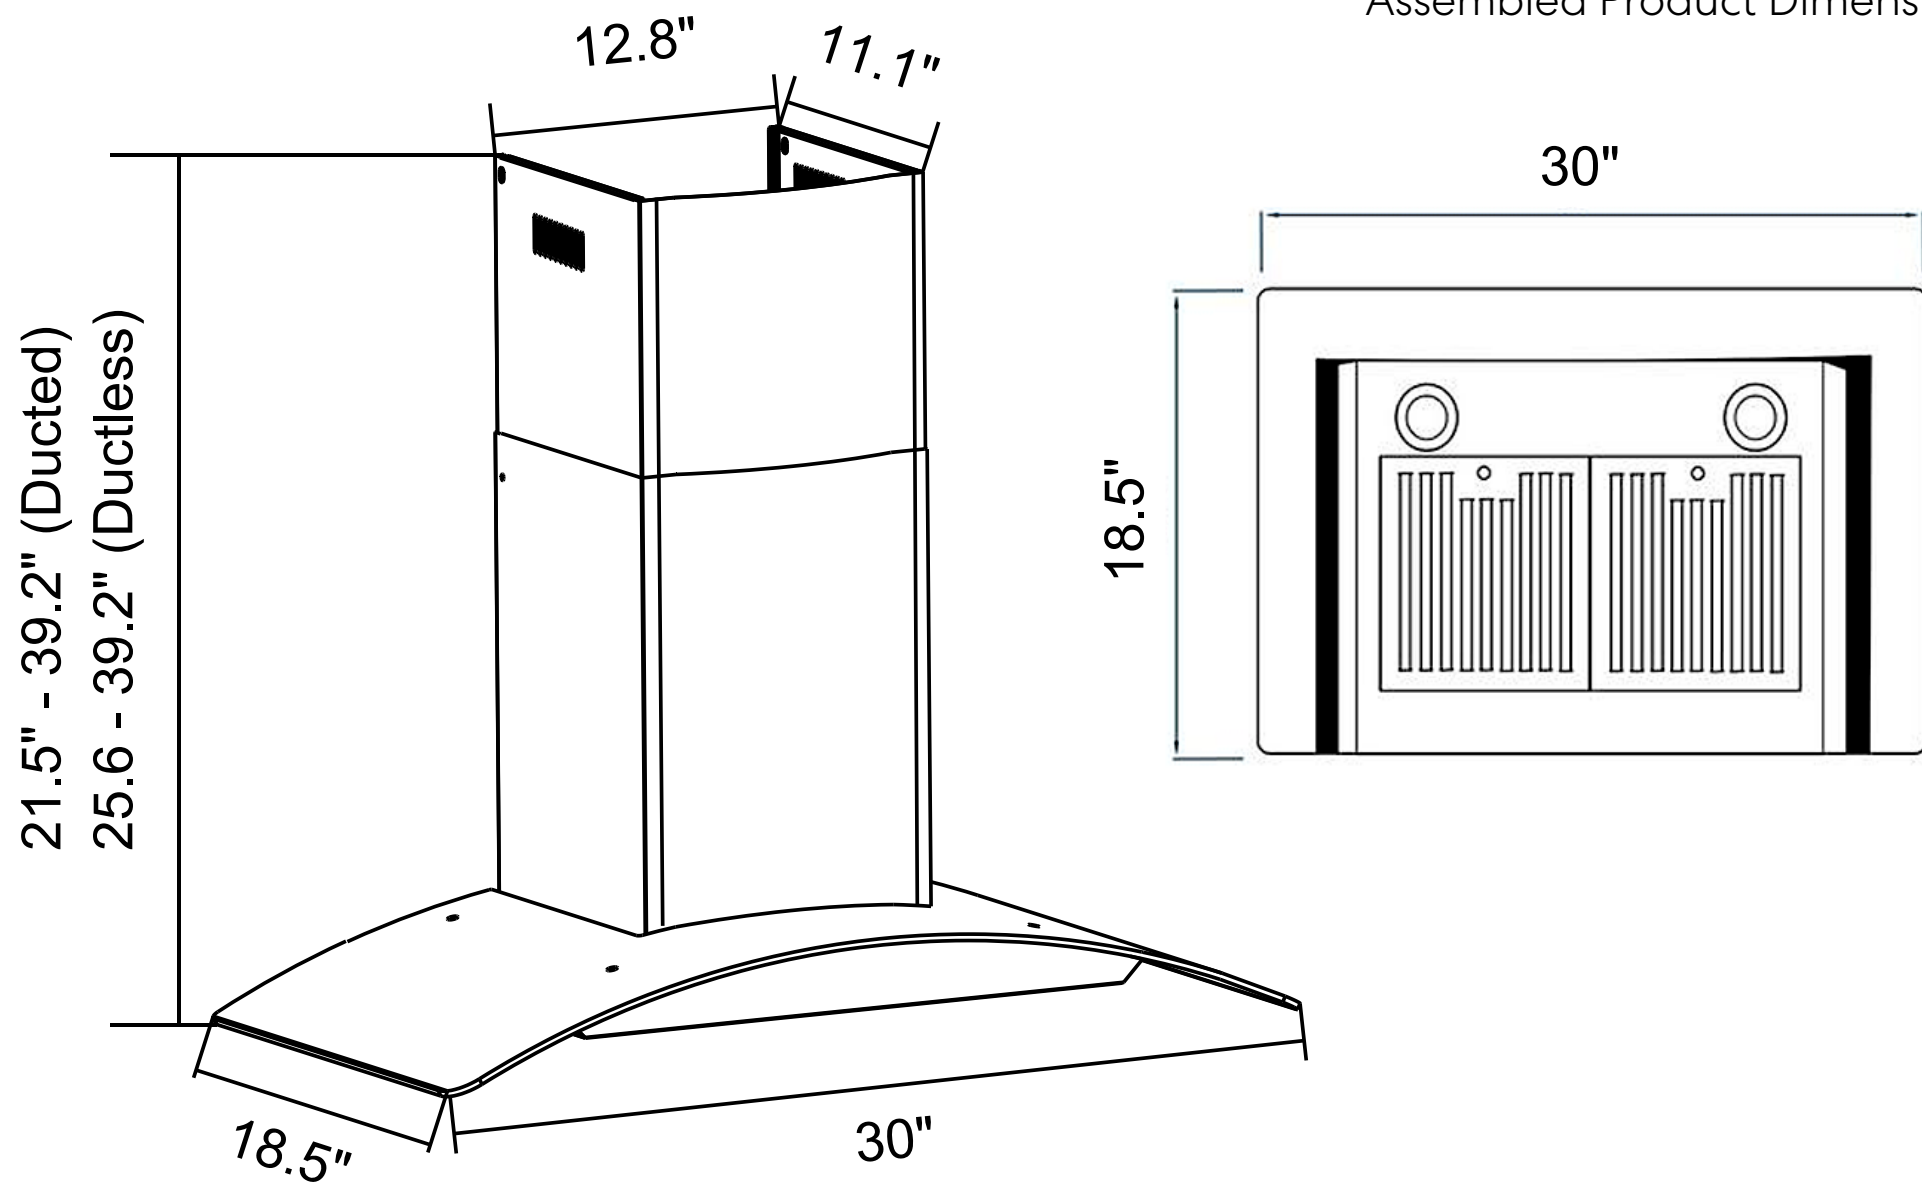

SPECIFICATIONS

COS-668WRC75 Range Hood

Size	30 Inch
Mounting Type	Wall Mount
Controls	Push Button
Filters	2 x Stainless Steel Baffle Filters
Material	Stainless Steel, Tempered Glass
Air Flow	380 CFM
Noise Level	50 dB*
Vent Style	External
Lighting	2 x Front LED
Voltage	120V / 60Hz
Wattage	193W
Included Components	Bulb(s), Damper, Exhaust Vent, Fan Hardware, Installation Kit, Power Cord

LED Lighting

Features

- Designed for wall mounting
- 3 fan speeds
- 380 CFM airflow capacity
- Push button controls
- ARC-FLOW® Permanent Filters
- 2 front LED lights
- Noise level as low as 50 dB*
- Curved tempered glass hood

See Page 2 for dimensions

For more information, please visit: www.cosmoappliances.com

* Noise level as low as 50 dB on lowest fan speed with rigid ducting (sold separately) under optimal conditions

DIMENSIONS

COS-668WRC75 Range Hood

Assembled Product Dimensions

Location of 3-Prong Power Cord

Dimensions (WxDxH): 30" x 18.5" x 21.5-39.2"