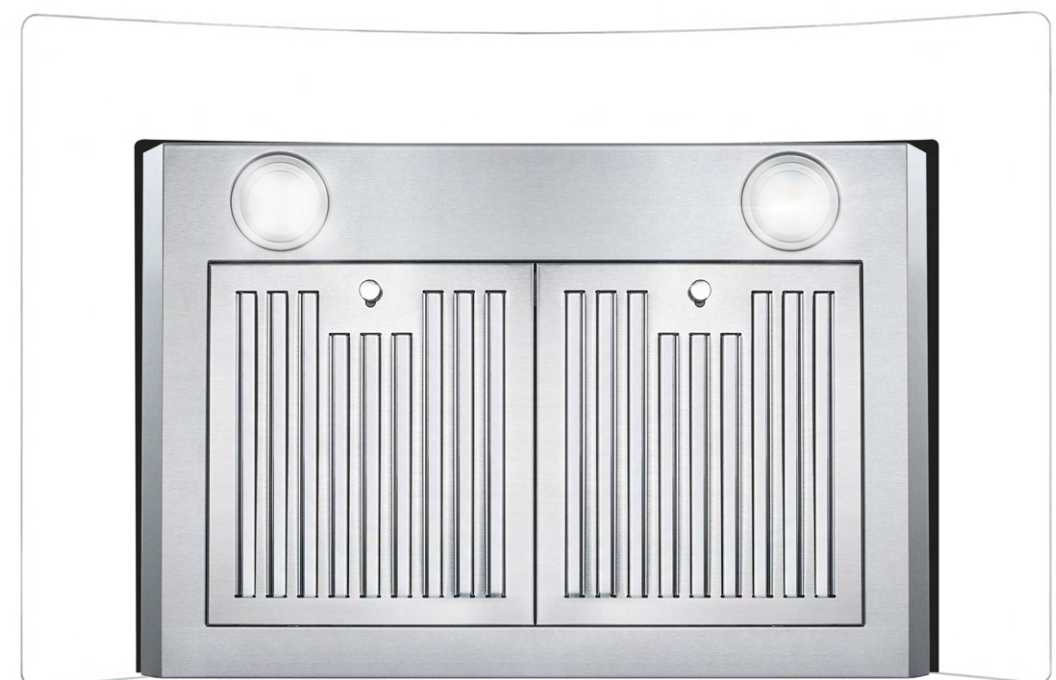

SPECIFICATIONS

COS-668WRC75 Range Hood

Size	30 Inch
Mounting Type	Wall Mount
Controls	Push Button
Filters	2 x Stainless Steel Baffle Filters
Material	Stainless Steel, Tempered Glass
Air Flow	380 CFM
Noise Level	50 dB*
Vent Style	External
Lighting	2 x Front LED
Voltage	120V / 60Hz
Wattage	193W
Included Components	Bulb(s), Damper, Exhaust Vent, Fan Hardware, Installation Kit, Power Cord

COS-668WRC75

The perfect piece for any contemporary kitchen, Cosmo's COS-668WRC75 Range Hood is powered by 380 CFM of suction, front LED lights and ARC-FLOW® Permanent Filters.

3 Fan Speeds

Push Button Controls

LED Lighting

Features

- Designed for wall mounting
- 3 fan speeds
- 380 CFM airflow capacity
- Push button controls
- ARC-FLOW® Permanent Filters
- 2 front LED lights
- Noise level as low as 50 dB*
- Curved tempered glass hood