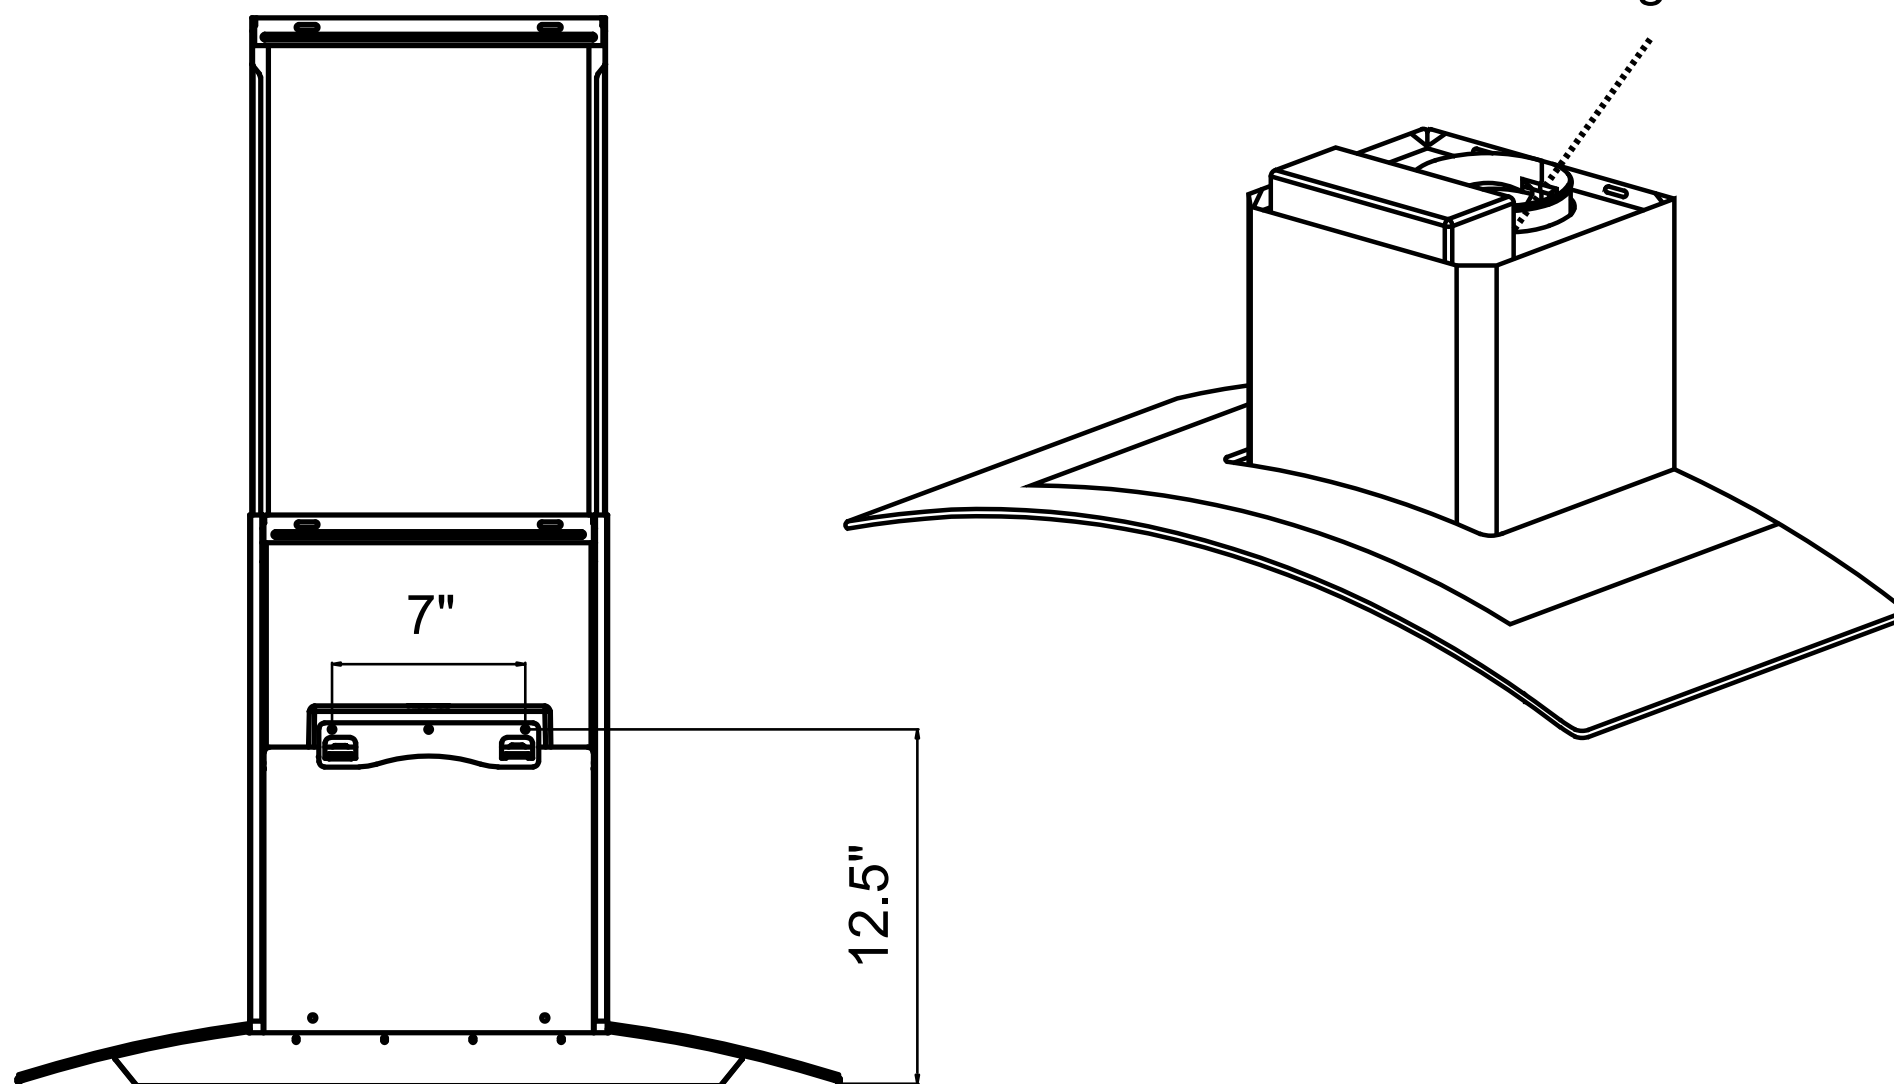

COS-668WRC75 Range Hood

Assembled Product Dimensions

Location of 3-Prong Power Cord

Dimensions (WxDxH): 30" x 18.5" x 21.5-39.2"