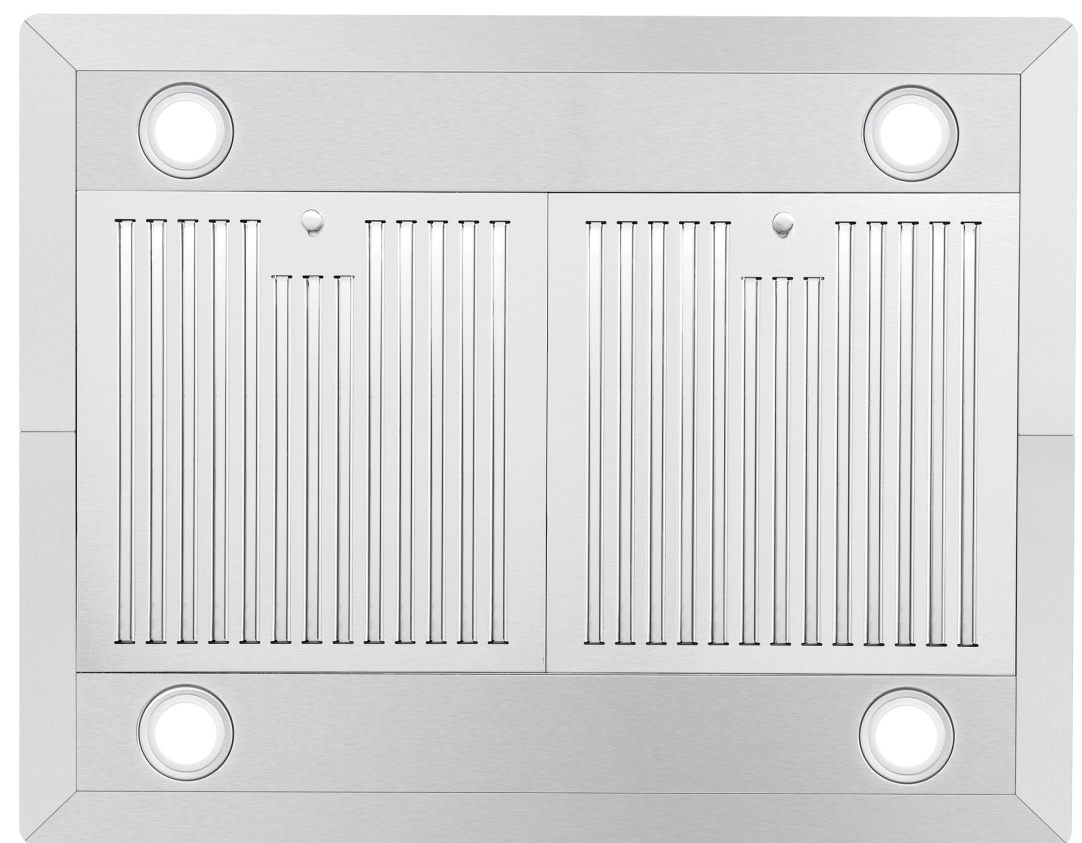

See Page 2 for dimensions

For more information, please visit: www.cosmoappliances.com

* Noise level as low as 45 dB on lowest fan speed with rigid ducting (sold separately) under optimal conditions