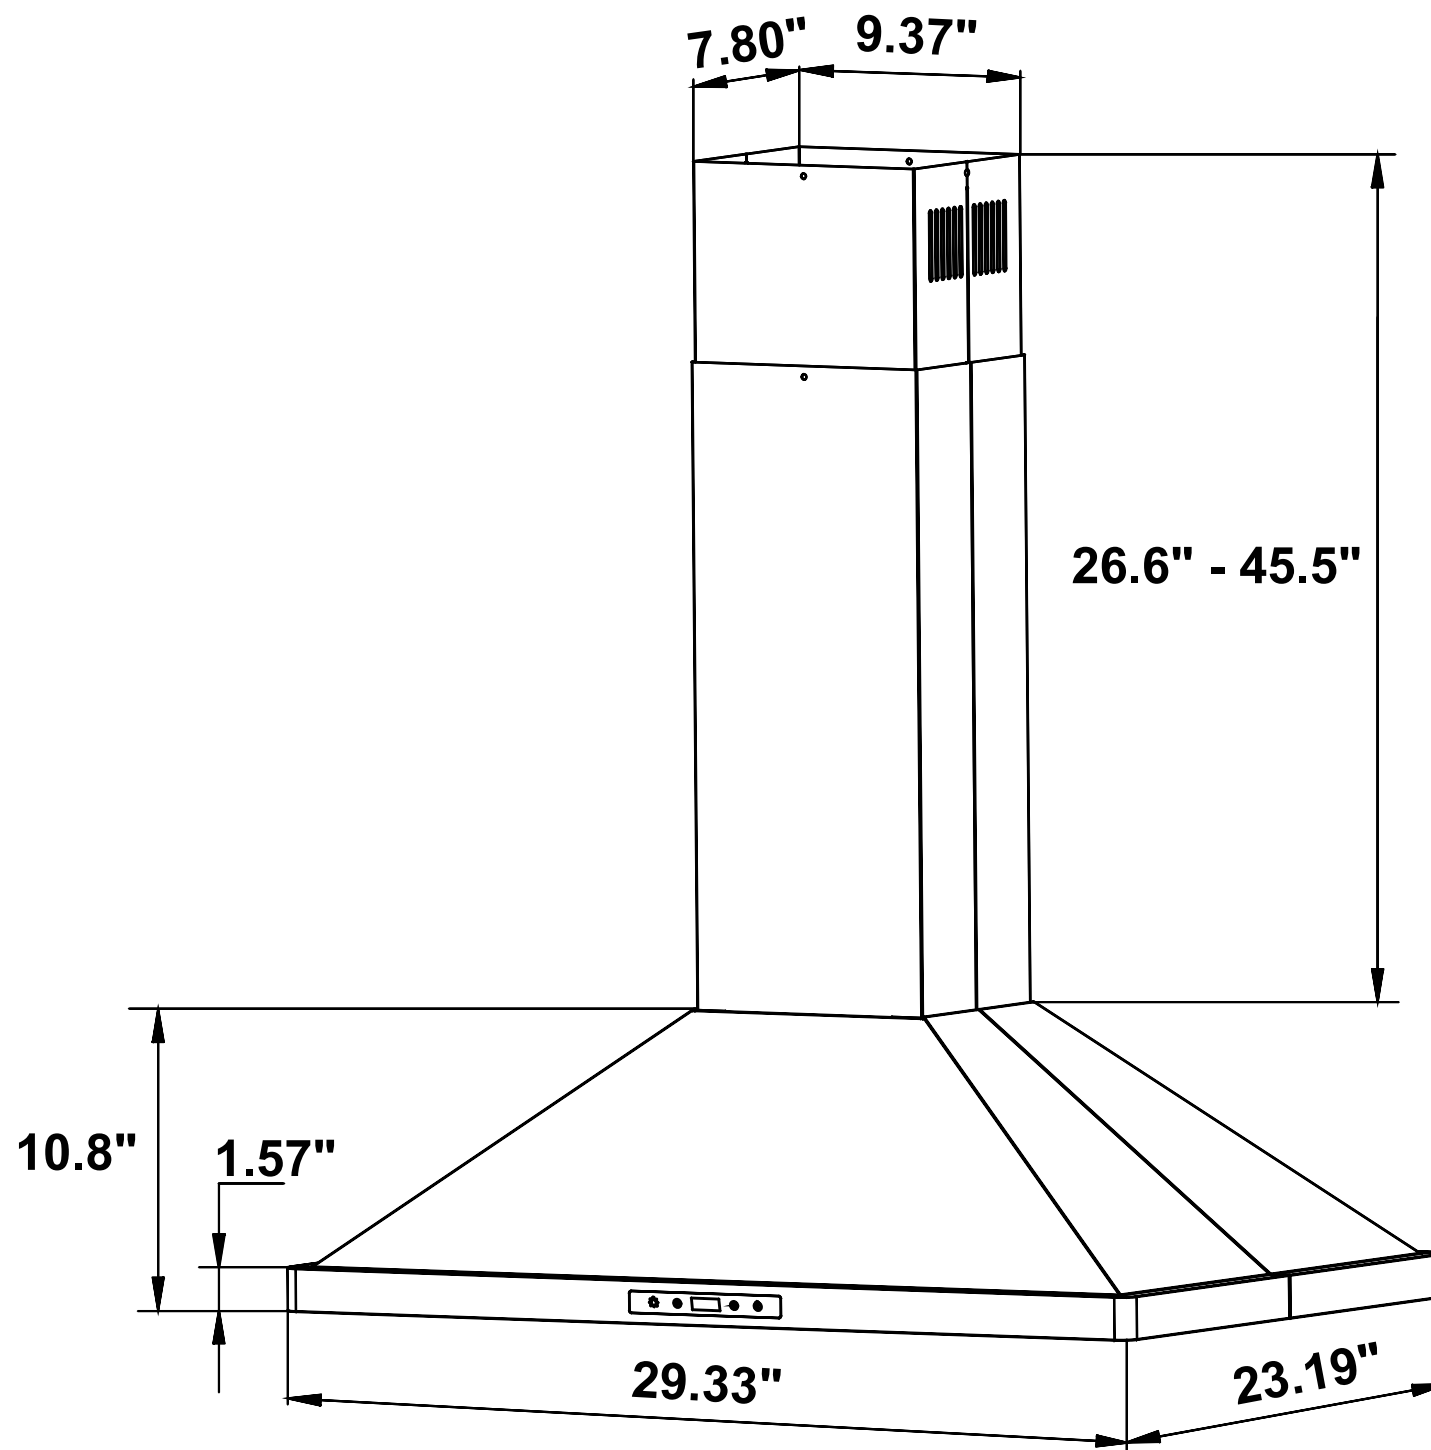

SPECIFICATIONS

COS-63ISS75 Range Hood

| | |
|----------------------------|---|
| Size | 30 Inch |
| Mounting Type | Island Mount |
| Controls | Soft Touch with LCD Display |
| Filters | 2 x Stainless Steel Baffle Filters |
| Material | 430 Grade Stainless Steel |
| Air Flow | 380 CFM |
| Noise Level | 45 dB* |
| Vent Style | External |
| Lighting | 4 x LED, Each Corner |
| Voltage | 120V / 60Hz |
| Wattage | 196W |
| Included Components | Bulb(s), Damper, Exhaust Vent, Fan Hardware, Installation Kit, Power Cord |

DIMENSIONS

COS-63ISS75 Range Hood

Vent Hole Diameter: 6 in.

**Location of
3-Prong Plug**

TOP VIEW

Dimensions (WxDxH): 29.3" x 23.2" x 37.4-56.3"