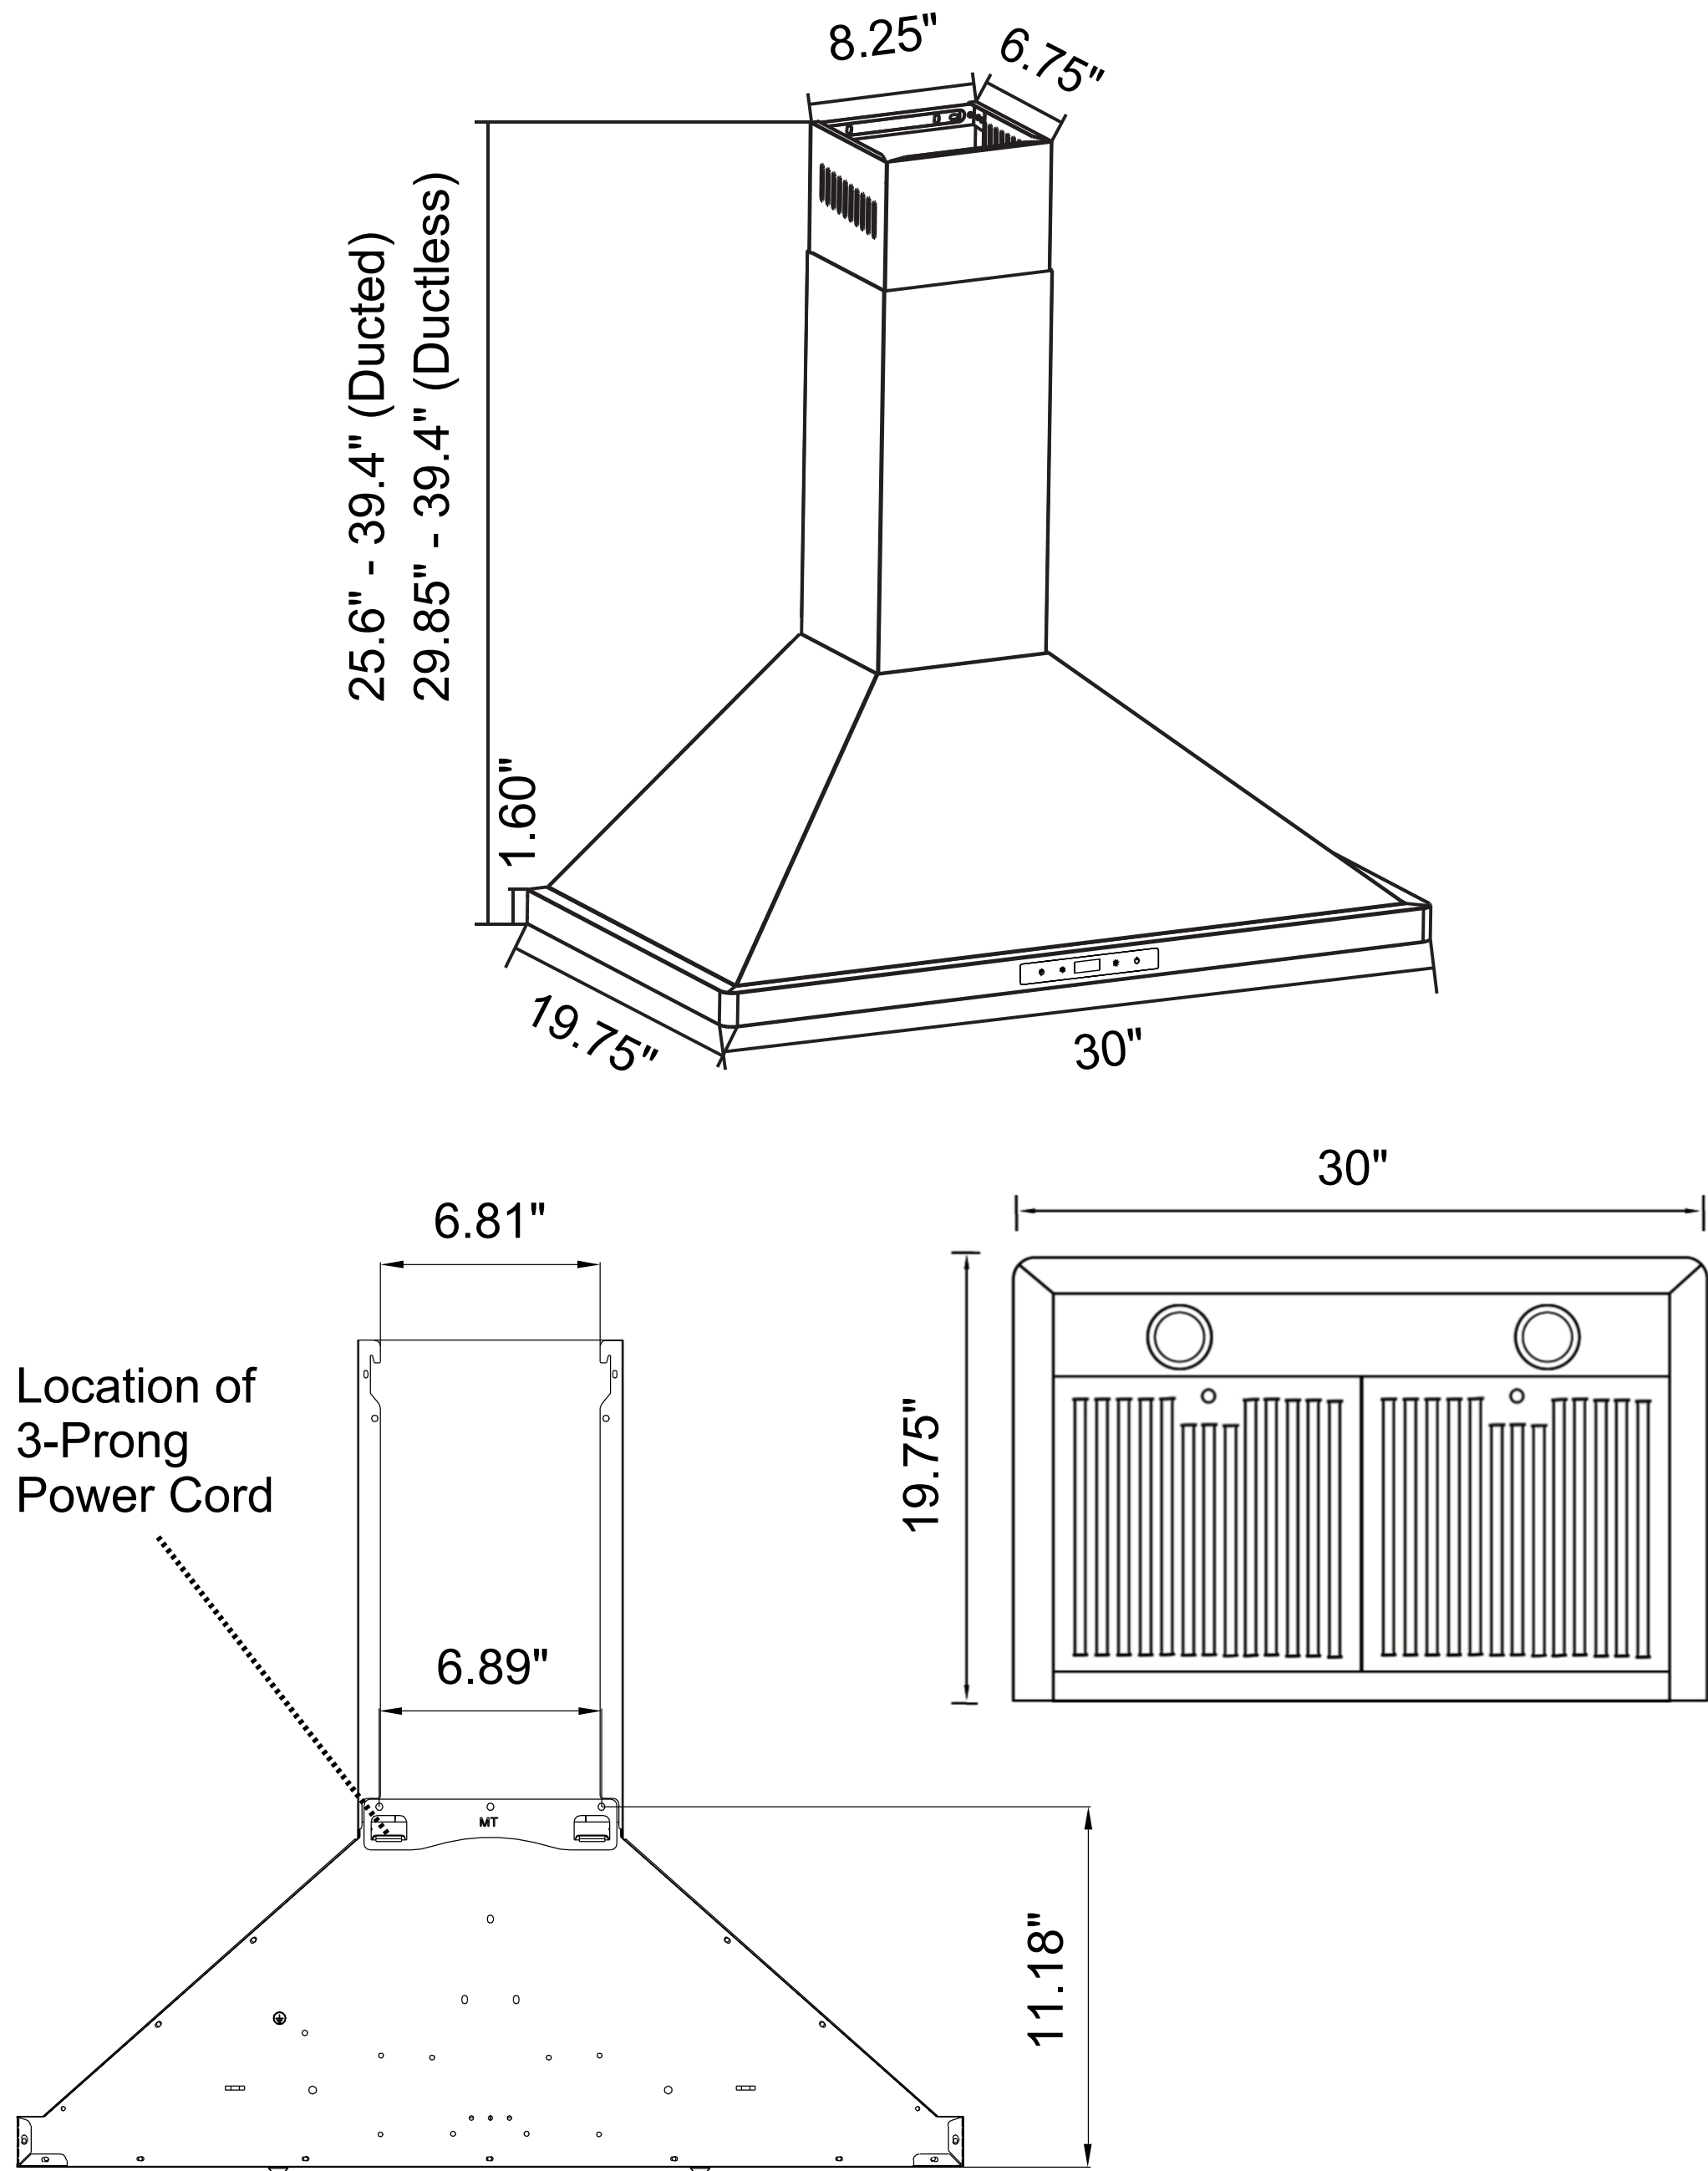

# DIMENSIONS

**COS-63175S** Range Hood

**Dimensions (WxDxH): 30" x 19.75" x 25.6-39.4"**