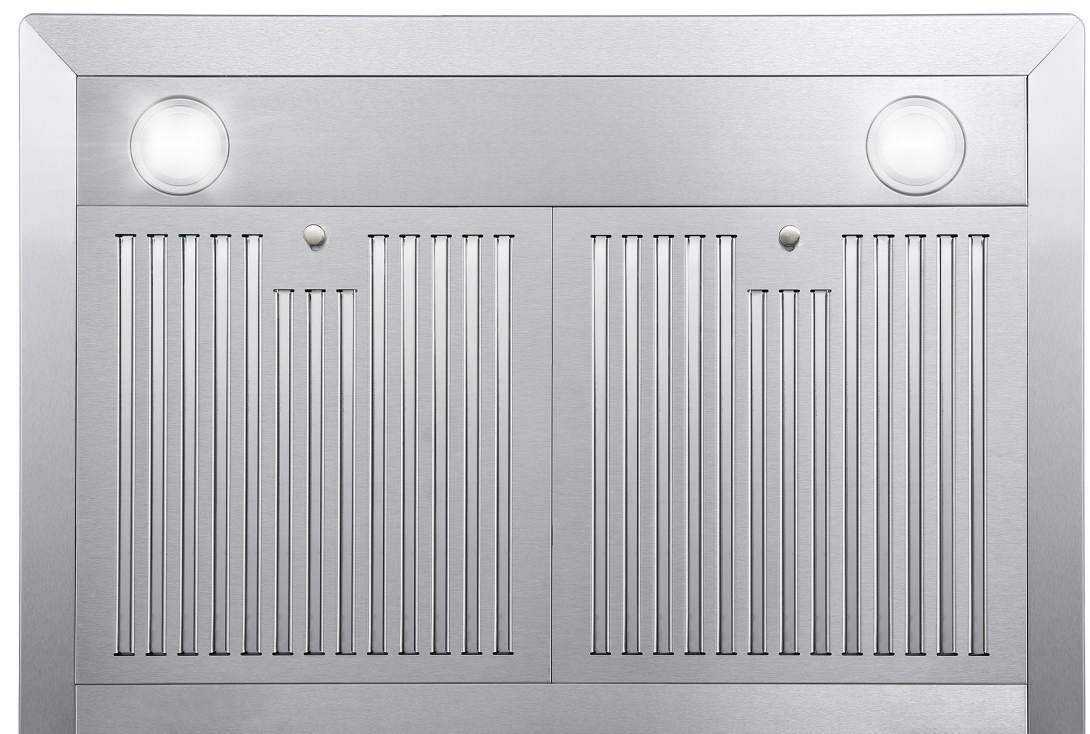

## COS-63175S Range Hood

<b>Size</b>	30 Inch
<b>Mounting Type</b>	Wall Mount
<b>Controls</b>	Soft Touch with LCD Display
<b>Filters</b>	2 x Stainless Steel Baffle Filters
<b>Material</b>	Stainless Steel
<b>Air Flow</b>	380 CFM
<b>Noise Level</b>	45 dB*
<b>Vent Style</b>	External
<b>Lighting</b>	2 x Front LED
<b>Voltage</b>	120V / 60Hz
<b>Wattage</b>	193W
<b>Included Components</b>	Bulb(s), Damper, Exhaust Vent, Fan Hardware, Installation Kit, Power Cord

### COS-63175S

The perfect piece for any contemporary kitchen, Cosmo's COS-63175S Range Hood is powered by 380 CFM of suction, front LED lights and ARC-FLOW® Permanent Filters.

3 Fan Speeds

Soft Touch Controls

### Features

- Designed for wall mounting
- 3 fan speeds
- 380 CFM airflow capacity
- Soft touch controls with LCD display
- ARC-FLOW® Permanent Filters
- 2 front LED lights
- Noise level as low as 45 dB\*
- 20-Gauge, 430 Grade Stainless Steel

# DIMENSIONS

**COS-63175S** Range Hood

**Dimensions (WxDxH): 30" x 19.75" x 25.6-39.4"**