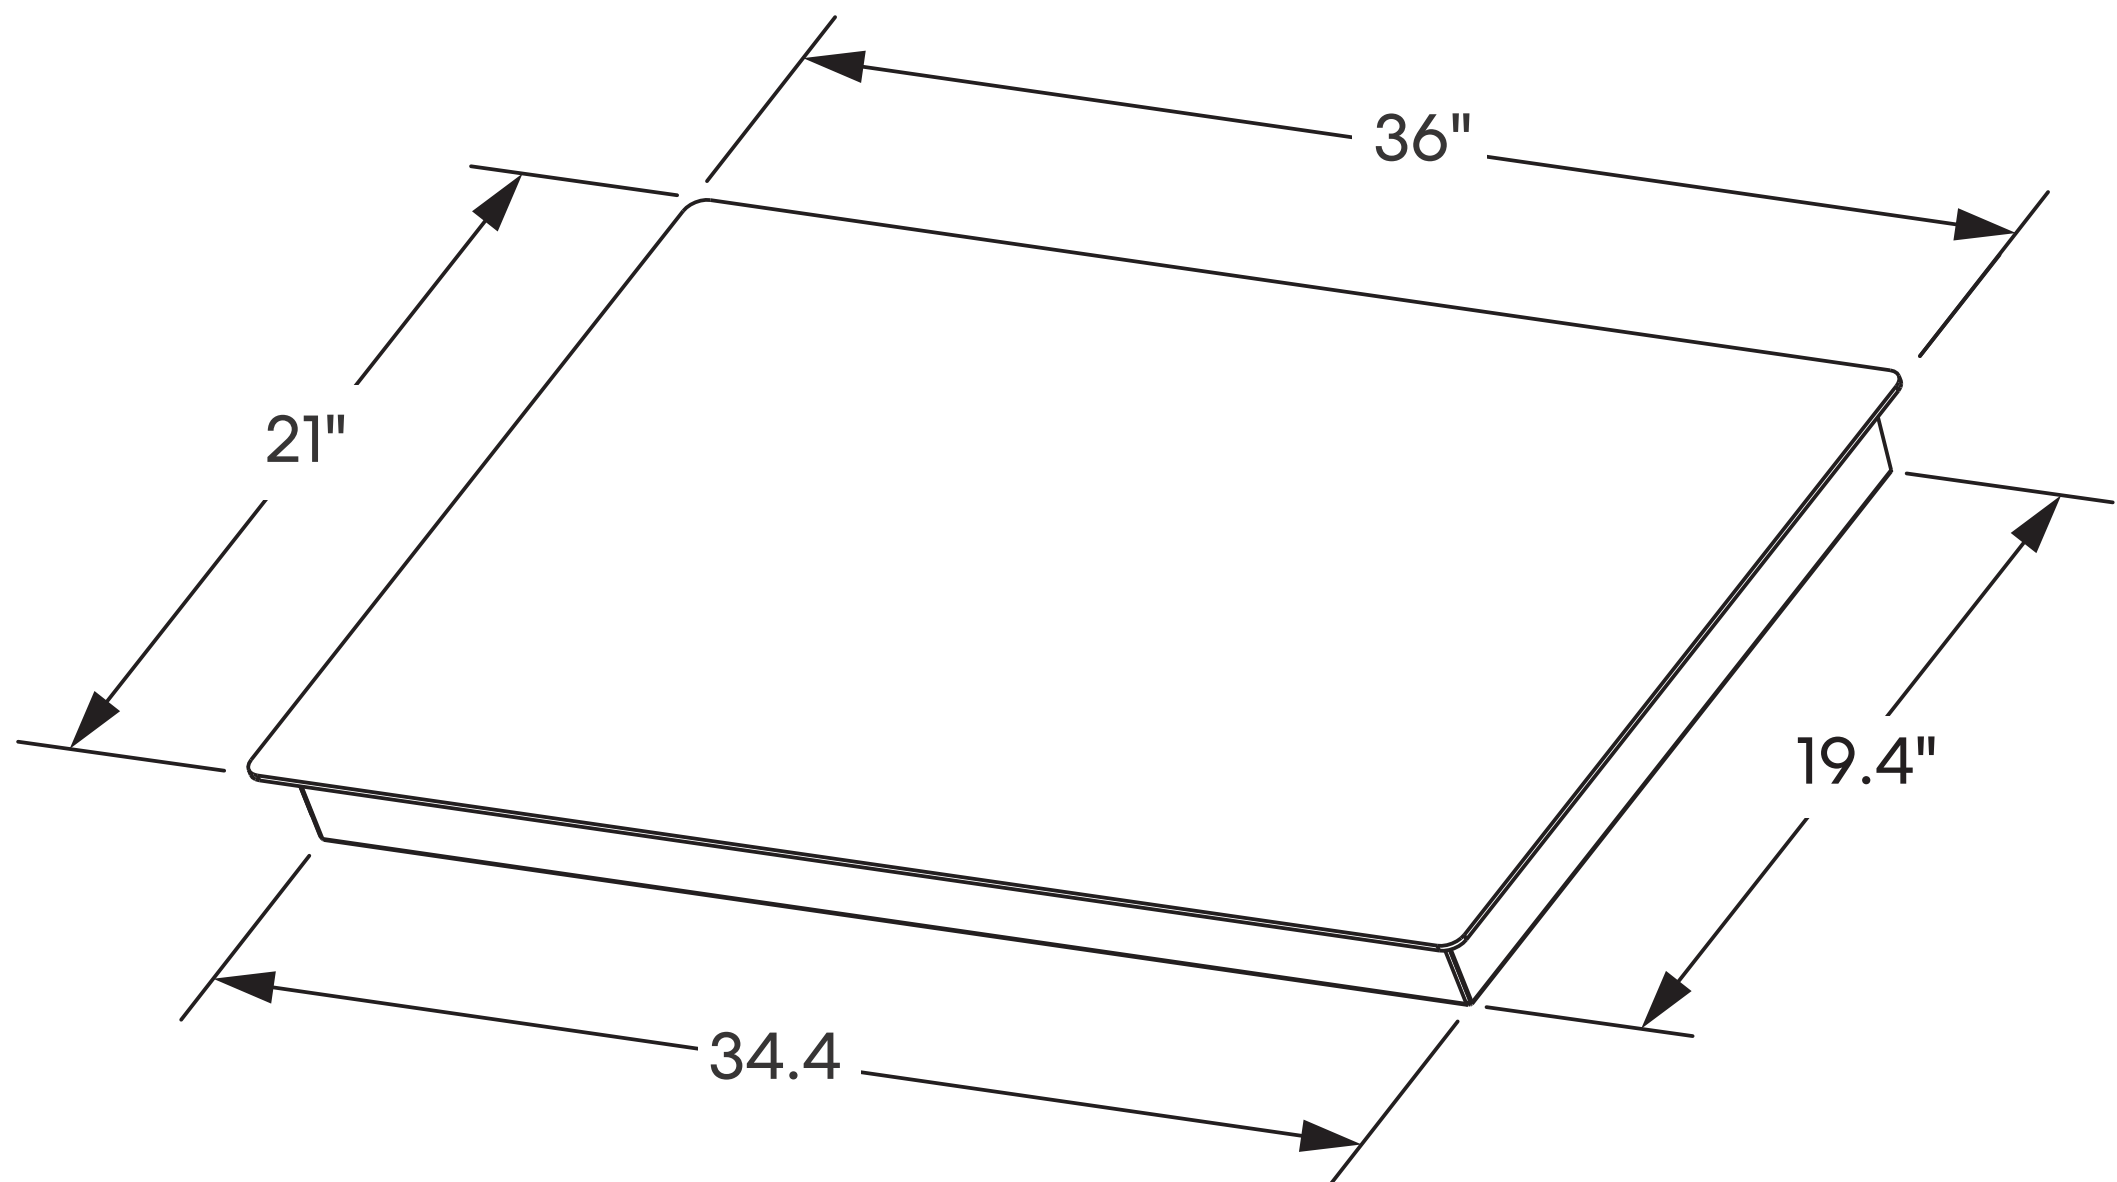

SPECIFICATIONS

COS-365TBECC Cooktop

Size	36 Inch
Installation	Drop-In
Fuel	Electric
Controls	Soft Touch
Material	Ceramic Glass
Electrical	240V / 60Hz
Certifications	ETL
Included Components	Hardware, Install Kit, Power Cord, User Manual
Burners	<ul style="list-style-type: none">• Triple Zone Burner (x1)• Single Burner (x4)• Sync Bridge

Ceramic Glass

See Page 2 for dimensions

DIMENSIONS

COS-365TBECC Cooktop

Dimensions (WxDxH): 36" x 21" x 1.75-2.75"