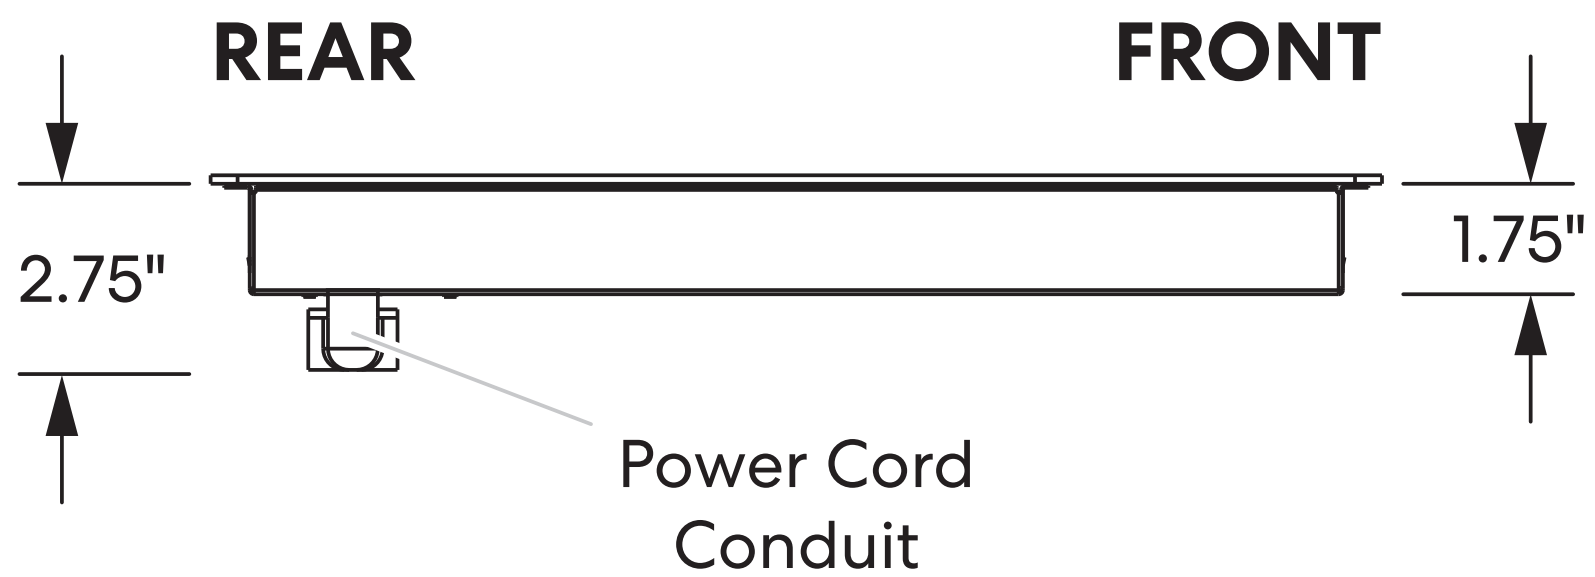

SPECIFICATIONS

COS-365TBECC Cooktop

Size	36 Inch
Installation	Drop-In
Fuel	Electric
Controls	Soft Touch
Material	Ceramic Glass
Electrical	240V / 60Hz
Certifications	ETL
Included Components	Hardware, Install Kit, Power Cord, User Manual
Burners	<ul style="list-style-type: none">• Triple Zone Burner (x1)• Single Burner (x4)• Sync Bridge

Ceramic Glass

See Page 2 for dimensions

DIMENSIONS

COS-365TBECC Cooktop

Dimensions (WxDxH): 36" x 21" x 1.75-2.75"