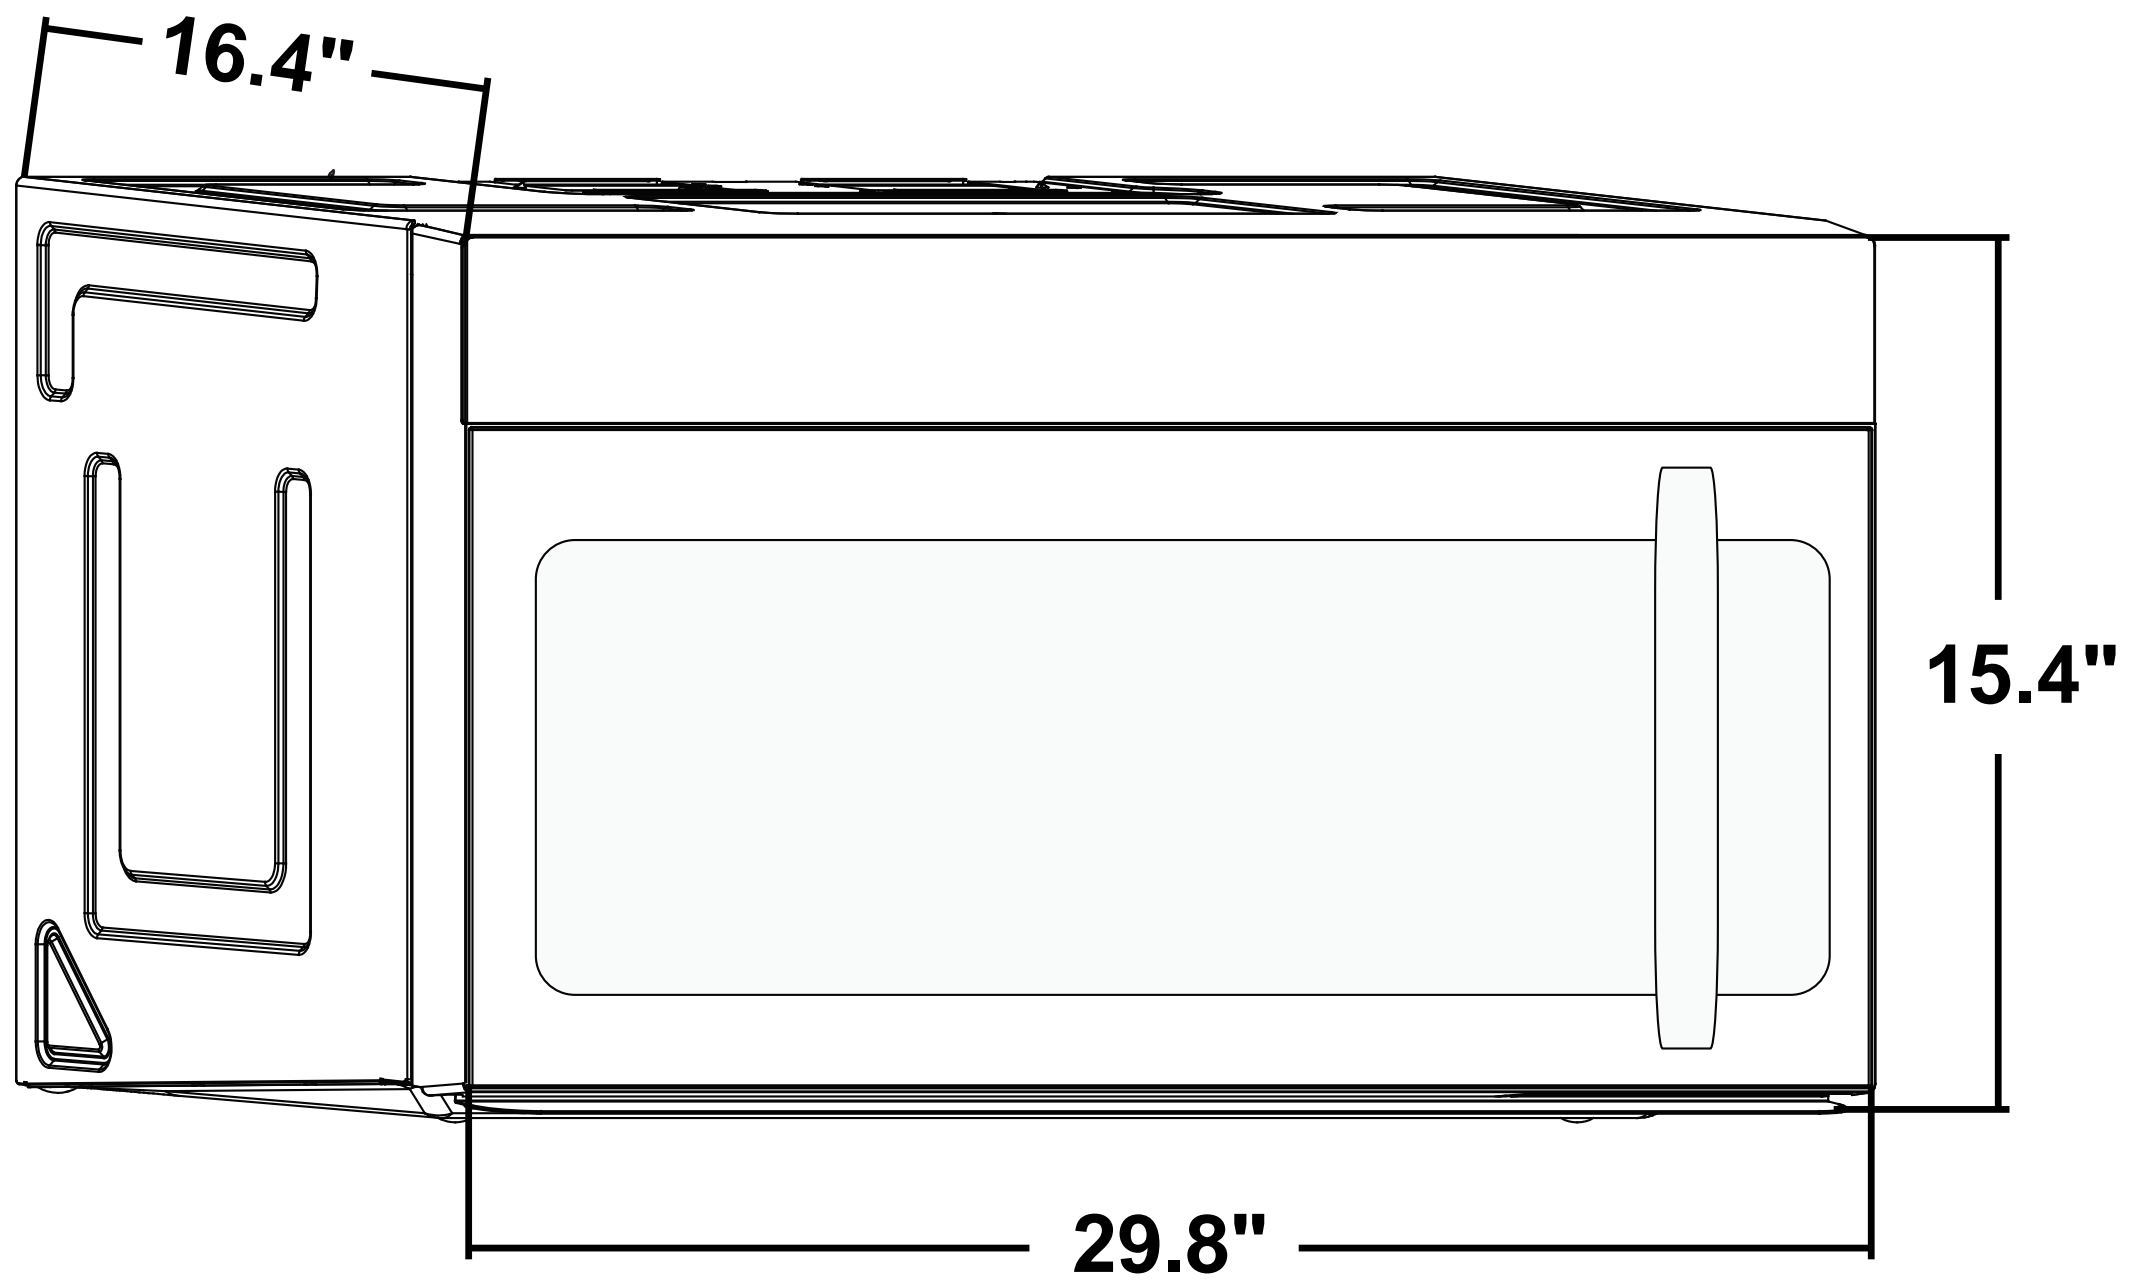

SPECIFICATIONS

COS-3019ORM2SS Microwave

Size	30 Inch
Type	Full Size
Install Type	Over-the-Range
Capacity	1.9 cu. ft.
Turntable Size	13.6 Inch
Power Levels	10
Finish	Stainless Steel
Weight	57.3 lbs.
Voltage	120V / 60Hz
Wattage	1000W
Certification	UL Listed
Included Components	Glass Tray, Turntable Ring, Shelf, Exhaust Adapter, Grease Filters, Installation Kit, Install & User Manuals

Built-In Vent Fan

Sensor Cooking

Cooktop Lighting

See Page 2 for dimensions

For more information, please visit: www.cosmoappliances.com

DIMENSIONS

COS-3019ORM2SS Microwave

Dimensions (WxDxH): 29.8" x 16.4" x 15.4"