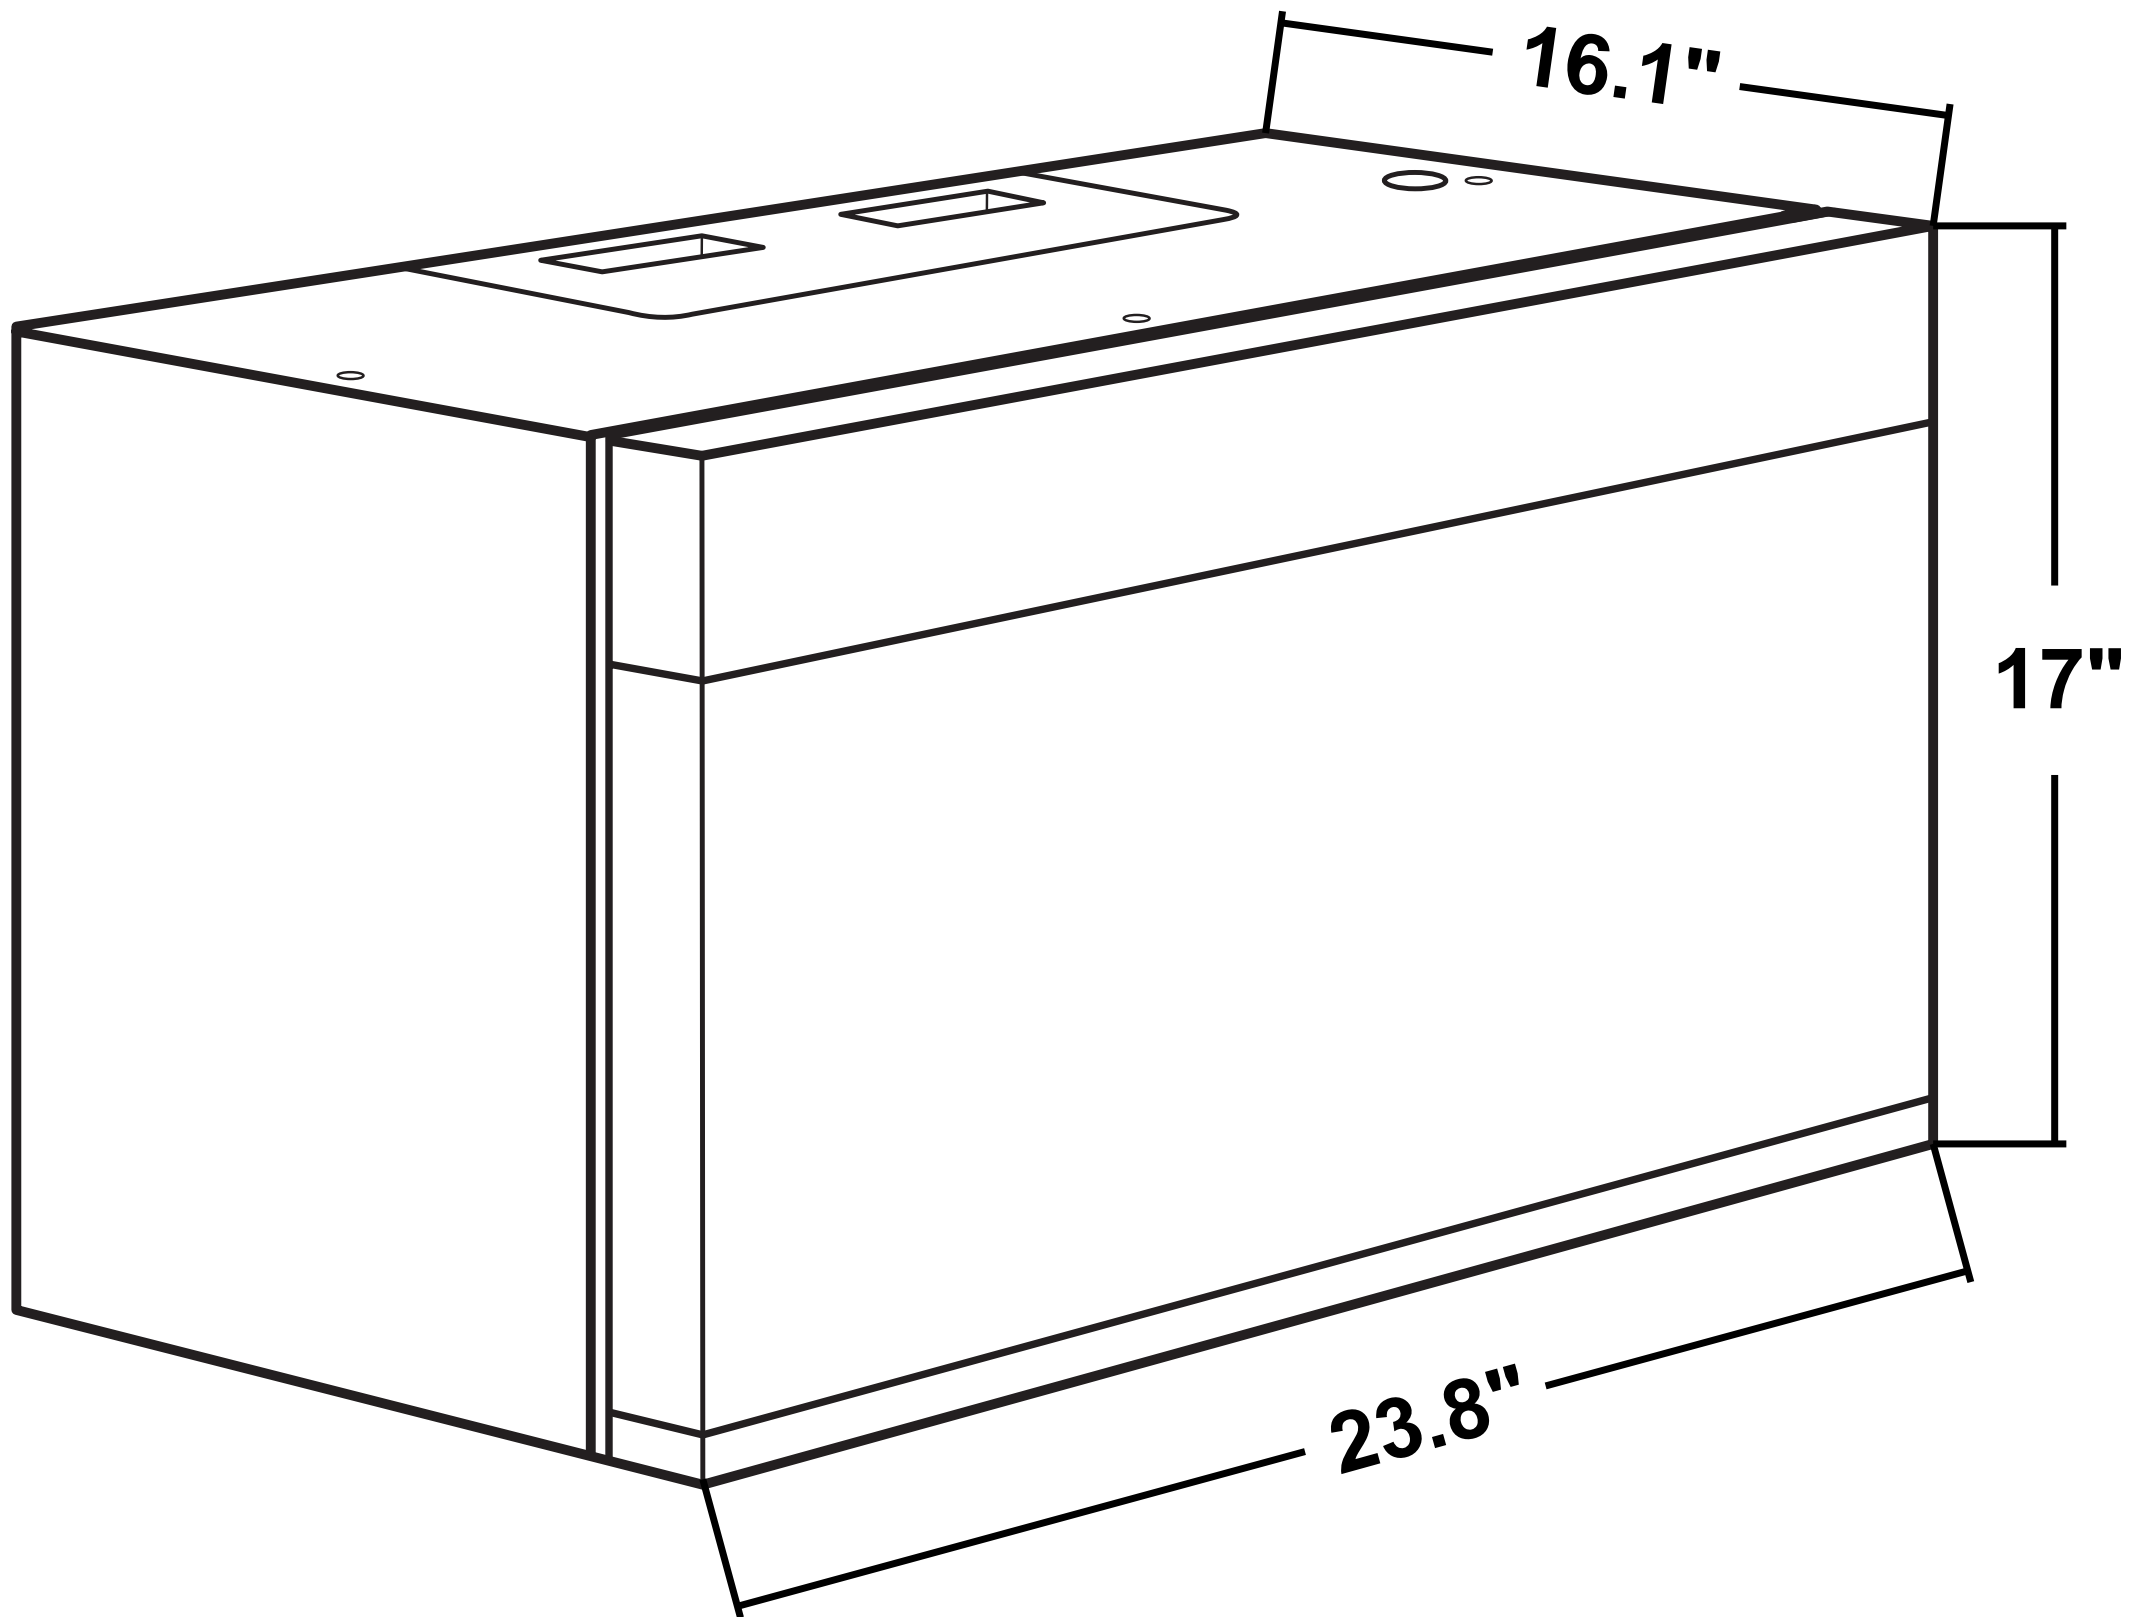

SPECIFICATIONS

COS-2413ORMISS Microwave

Size	24 Inch
Type	Mid-Size
Install Type	Over-the-Range
Capacity	1.34 cu. ft.
Turntable Size	13.6 Inch
Power Levels	10
Finish	Black Glass
Weight	57.3 lbs.
Voltage	120V / 60Hz
Wattage	1000W
Certification	UL Listed
Included Components	Glass Tray, Turntable Ring, Exhaust Adapter, Grease Filters, Installation Kit, Install & User Manuals

COS-2413ORMISS

Cosmo's COS-2413ORMISS Over-the-Range Microwave is ultra-stylish and functional. Featuring 1.34 cu. ft. capacity, black glass finish and is designed to be space-saving to accommodate most kitchens perfectly. Equipped with a powerful 1000-Watt output and high-performance venting.

Weight/Time Defrost

RV Friendly

Cooktop Lighting

See Page 2 for dimensions

For more information, please visit: www.cosmoappliances.com

DIMENSIONS

COS-2413ORMISS Microwave

Dimensions (WxDxH): 23.8" x 16.1" x 17"