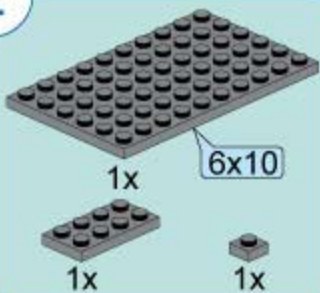

Keepplay

City Corner

6-12岁
3
SERIES

BACK

Folding Fan Shop

K28001

Pictures are for your reference only. The delivered goods shall prevail.

1

2

1

3

4

5

6

7

1x