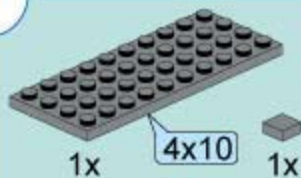

Keepplay

City Corner

6-12岁
3
SERIES

BACK

Folding Fan Shop

K28001

Pictures are for your reference only. The delivered goods shall prevail.

1