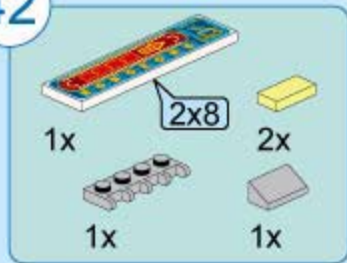

41

4x 4x

2x

2x

42

43

- 1x [1x 10-hole grey Technic plate]
- 1x [1x 10-hole grey Technic plate]
- 1x [1x 10-hole grey Technic plate]
- 2x [1x yellow Technic wedge]
- 2x [1x black Technic axle pin]
- 2x [1x white Technic axle pin]

- 1 [Diagram showing a yellow sign assembly being placed onto a grey Technic plate. Red arrows indicate the placement points.
- 2 [Diagram showing the sign assembly being placed onto a grey Technic plate. Two inset diagrams show the sign assembly being attached to a black axle pin and a white axle pin.
- 3 [Diagram showing the sign assembly being placed onto a grey Technic plate. Two inset diagrams show the sign assembly being attached to a black axle pin and a white axle pin.