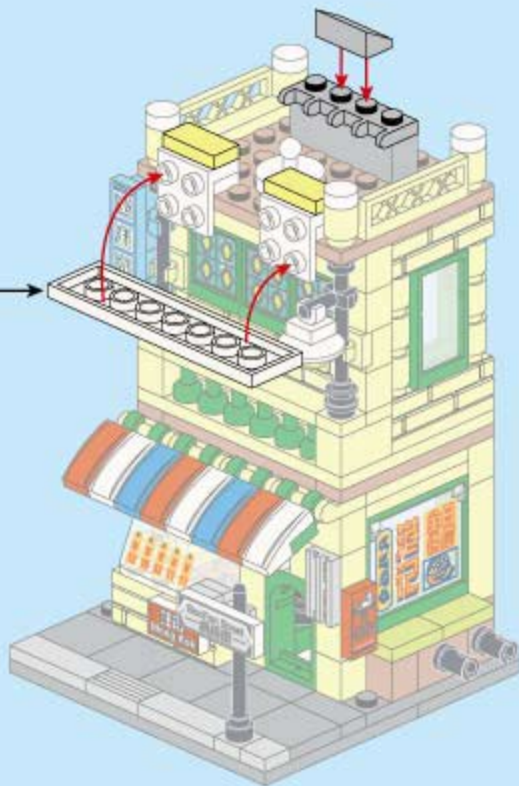

41

4x 4x

2x

2x

42

43

- 1x [1x 10-hole grey Technic plate]
- 1x [1x 10-hole grey Technic plate]
- 1x [1x 10-hole grey Technic plate]
- 2x [1x yellow Technic wedge]
- 2x [1x black Technic axle pin]
- 2x [1x white Technic axle pin]

- 1 [Diagram showing a yellow sign assembly being placed onto a grey Technic plate. Red arrows indicate the placement points.
- 2 [Diagram showing the sign assembly being placed onto a grey Technic plate. Two inset diagrams show the sign assembly being attached to a black axle pin and a white axle pin.
- 3 [Diagram showing the sign assembly being placed onto a grey Technic plate. Two inset diagrams show the sign assembly being attached to a black axle pin and a white axle pin.