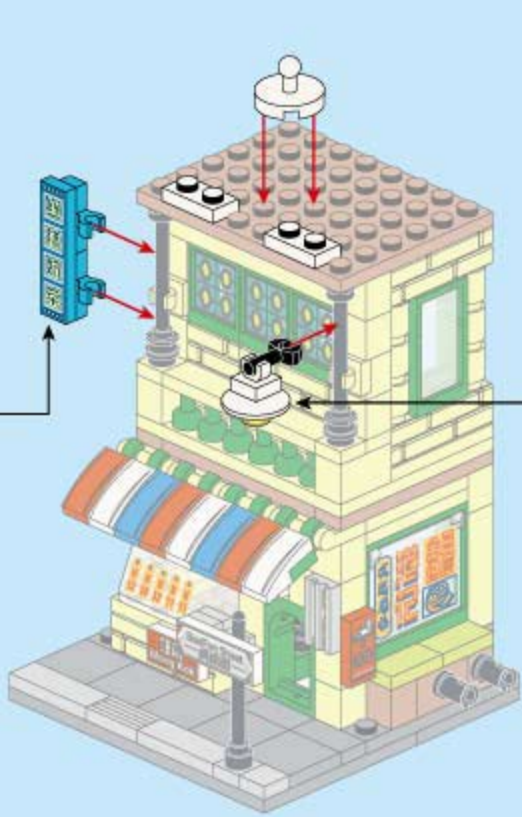

39

- 1x 1x4
- 2x
- 1x
- 1x
- 1x
- 1x
- 2x
- 1x

1. 1
2. 2