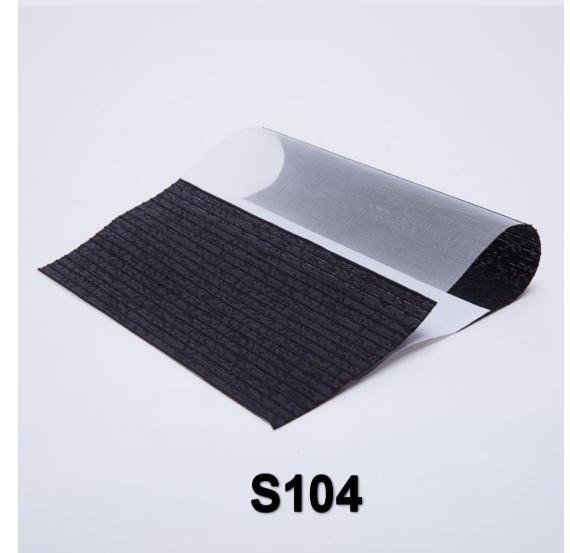

E-Fabric Catalogue

S101 Design Sketch

S305 Design Sketch

S1 Width : 118" Solar Fabric

ZEBRABLINDS
ZEBRABLINDS.CO.NZ

S101

S102

S103

S104

S2 Width : 110" Solar Fabric

ZEBRABLINDS
ZEBRABLINDS.CO.NZ

S202

S201

S203

S3 Width : 118" Solar Fabric

ZEBRABLINDS
ZEBRABLINDS.CO.NZ