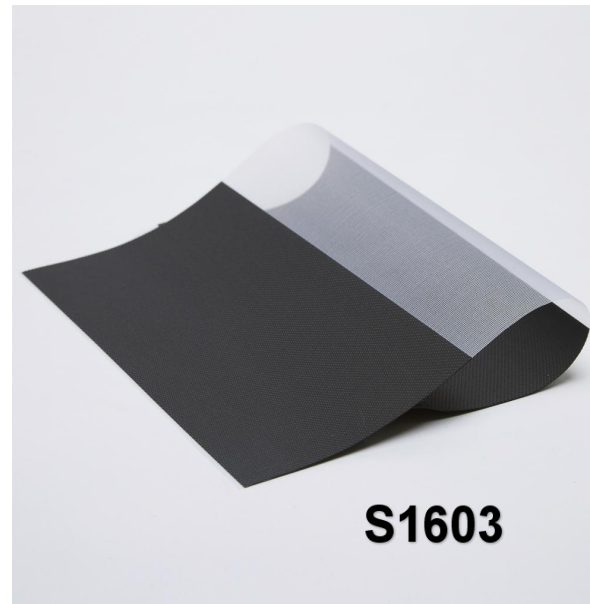

S16 Width : 118" Room Darking

ZEBRABLINDS
ZEBRABLINDS.CO.NZ

S1603