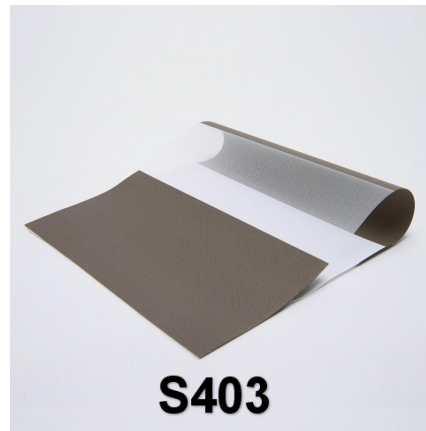

S4 Width : 118" Solar Fabric

ZEBRABLINDS
ZEBRABLINDS.CO.NZ

S403