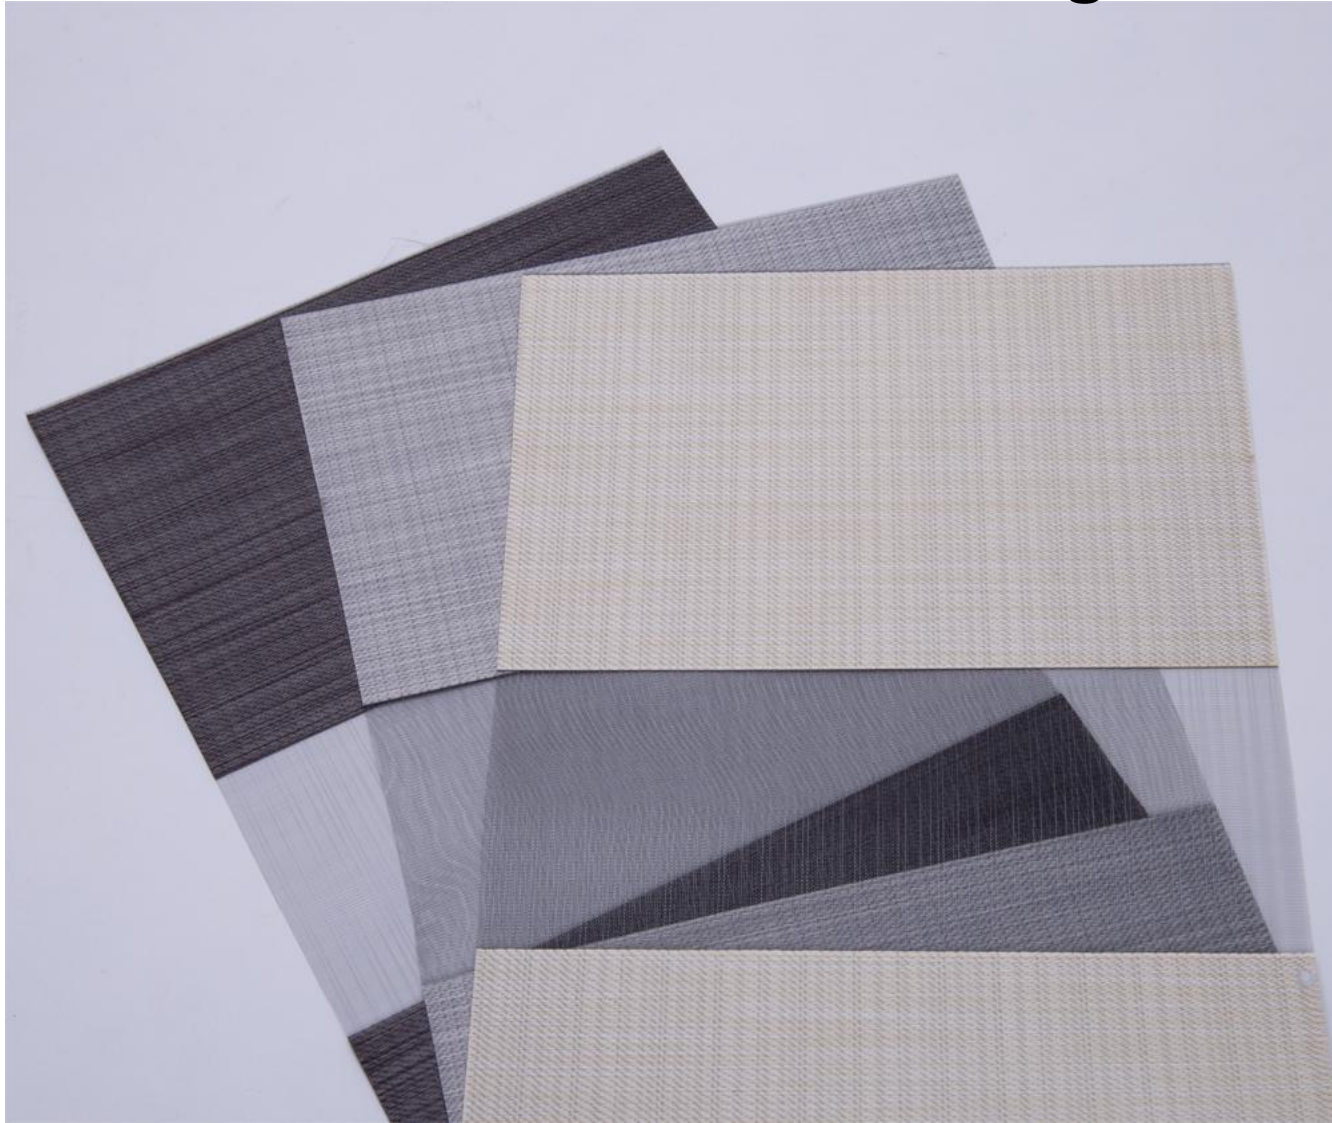

ZEBRABLINDS
ZEBRABLINDS.CO.NZ

S1901

S1902

S1903

S1904

S20 Width : 118" Room Darkening

ZEBRABLINDS
ZEBRABLINDS.CO.NZ

S2001