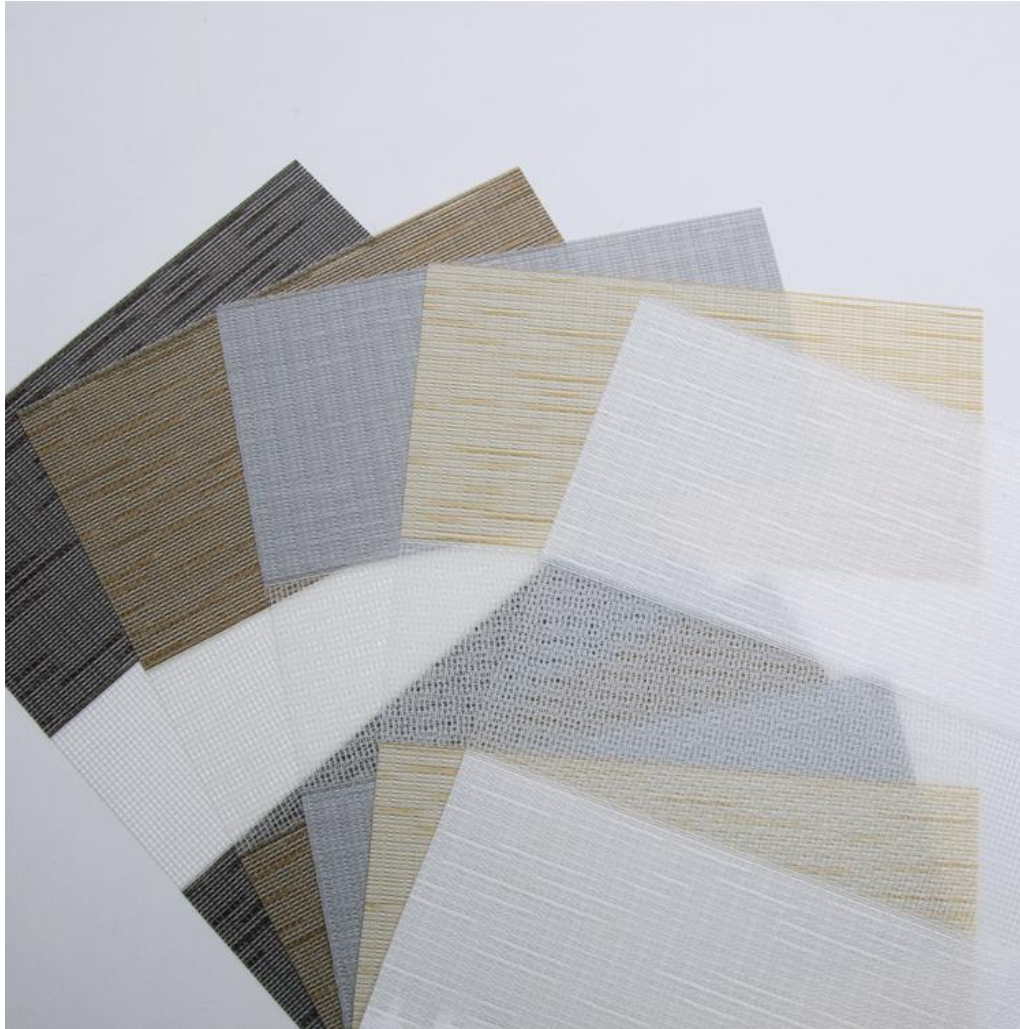

ZEBRABLINDS
ZEBRABLINDS.CO.NZ

S1301

S1302

S1303

S1304

S14 Width : 118" Solar Fabric

ZEBRABLINDS
ZEBRABLINDS.CO.NZ

S1401