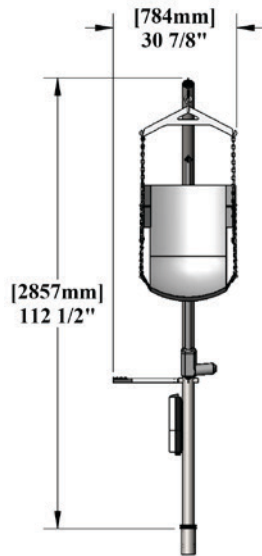

### FEATURES

- 400 lb (181 kg) weight capacity
- Rechargeable battery with charger
- Clears walls up to 58" high (147 cm)
- Removable manual rotation bar
- Durable mesh sling- standard size: 38" x 20" (96 cm x 51 cm)
- Adjustable stainless steel chains
- 5 year structural warranty
- 5 year pro-rated electronics warranty

### OPTIONS/ACCESSORIES:

F-612TLA	Anchor, standard in-ground, 3.25" x 8" deep
F-440HBC-B	Cover, standard lockable, blue
F-440HBC-G	Cover, standard lockable, gray
F-440HBC-T	Cover, standard lockable, tan
F-0320HSO-4C	Hard seat option
F-037EZLS	Sling, extra long - 50"x 20" (127 cm x 50 cm)
F-036RSS	Sling, standard with rigid insert & seat belt
F-360YLSB	Sling, youth with seat belt - 34" x 18" (86 cm x 46 cm)

## PRODUCT SPECIFICATIONS

FRONT VIEW  
(FULLY RAISED)

SIDE VIEW  
(FULLY RAISED)