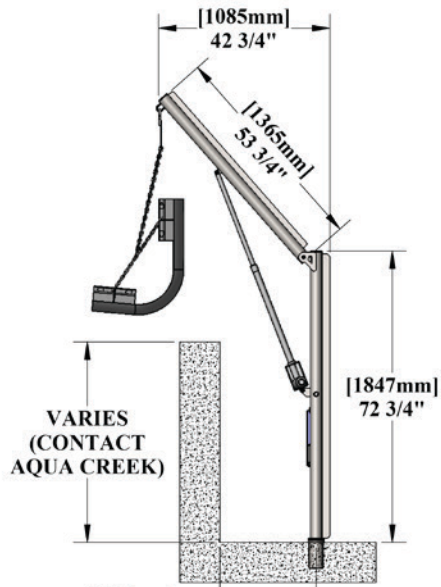

### FEATURES

- 400 lb (181 kg) weight capacity
- Rechargeable battery with charger
- Clears walls up to 58" high (147 cm)
- Removable manual rotation bar
- Durable mesh sling- standard size: 38" x 20" (96 cm x 51 cm)
- Adjustable stainless steel chains
- 5 year structural warranty
- 5 year pro-rated electronics warranty

### OPTIONS/ACCESSORIES:

F-612TLA	Anchor, standard in-ground, 3.25" x 8" deep
F-440HBC-B	Cover, standard lockable, blue
F-440HBC-G	Cover, standard lockable, gray
F-440HBC-T	Cover, standard lockable, tan
F-0320HSO-4C	Hard seat option
F-037EZLS	Sling, extra long - 50"x 20" (127 cm x 50 cm)
F-036RSS	Sling, standard with rigid insert & seat belt
F-360YLSB	Sling, youth with seat belt - 34" x 18" (86 cm x 46 cm)

## PRODUCT SPECIFICATIONS

FRONT VIEW  
(FULLY RAISED)

SIDE VIEW  
(FULLY RAISED)

## APPLICABLE POOL PROFILES