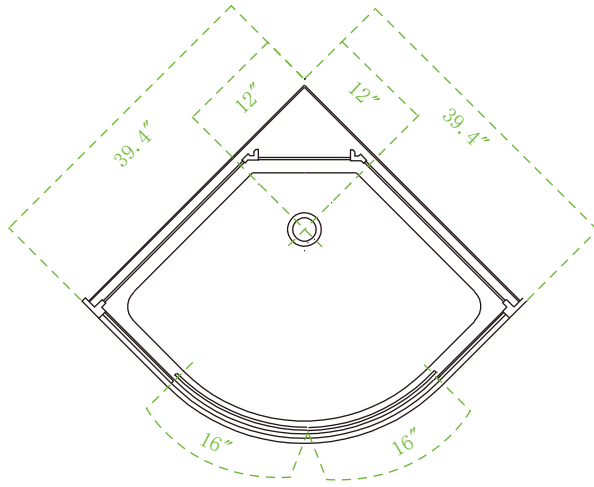

Model: WS102/WR102

Size: 39.4" x 39.4" x 88.6"

Top view

Bottom view