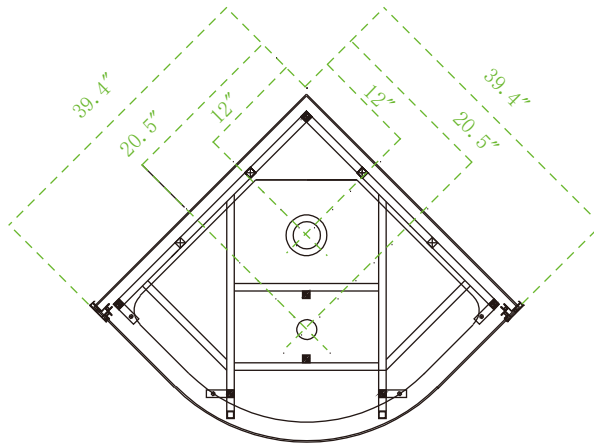

Model: WS102/WR102

Size: 39.4" x 39.4" x 88.6"

Top view

Bottom view