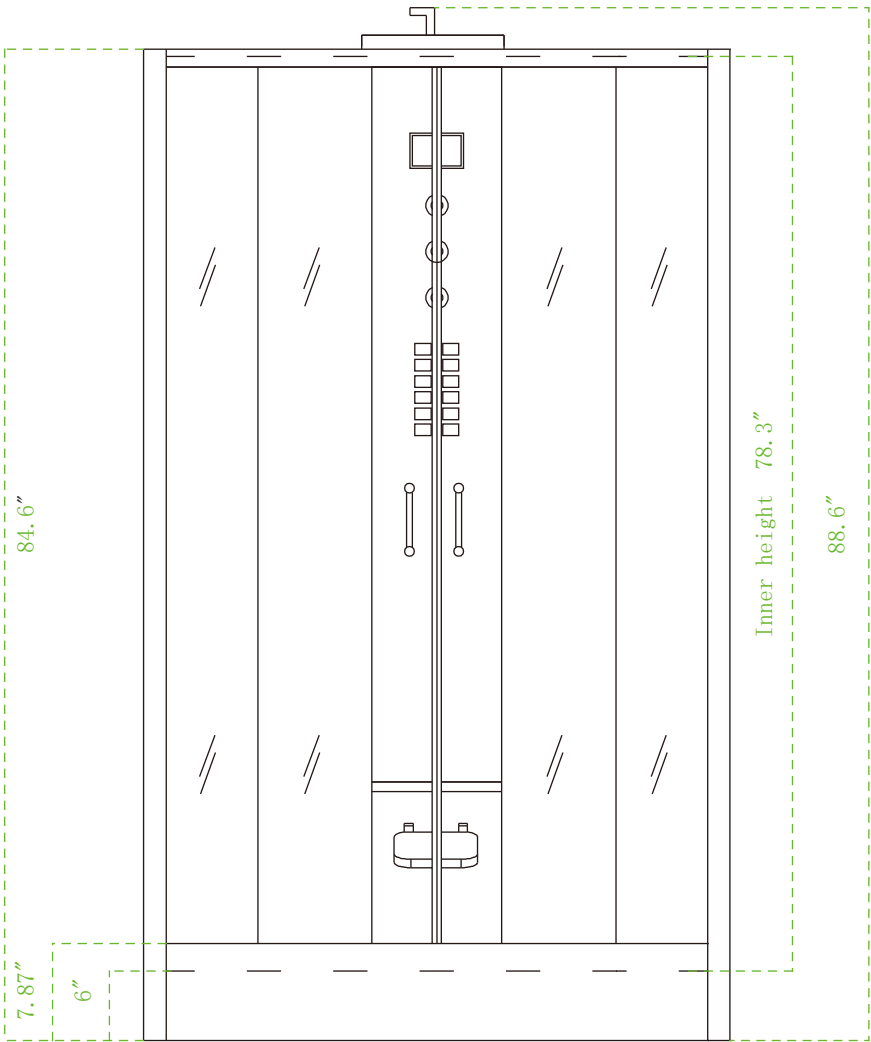

Model: WS102/WR102

Size: 39.4" x 39.4" x 88.6"

Top view

Bottom view