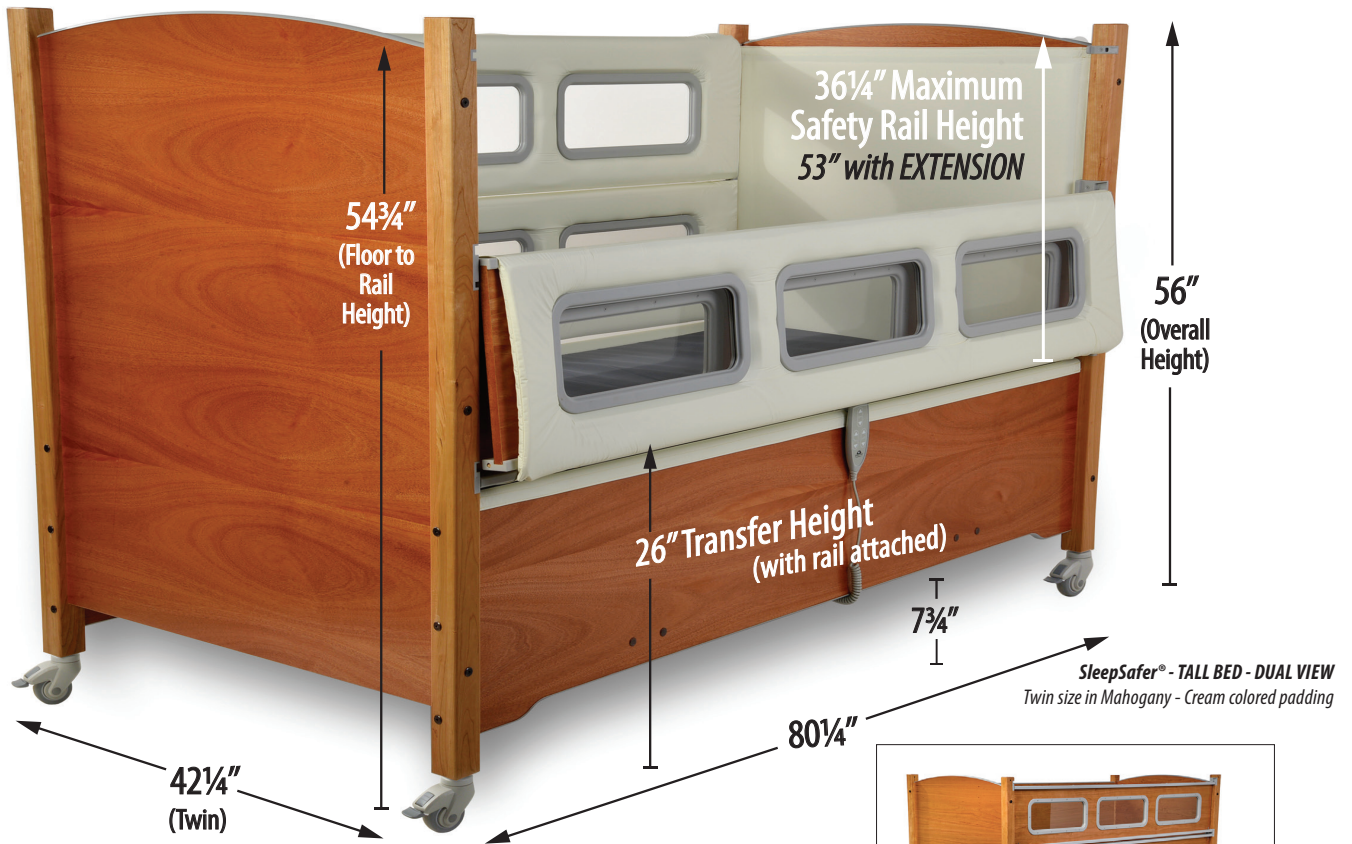

The SleepSafer® provides protection up to 36¼" above the mattress. 53" with an EXTENSION!

SleepSafer® Tall Bed *Dual View*

SleepSafer® - TALL BED - DUAL VIEW
Twin size in Mahogany - Cream colored padding

SleepSafer® - TALL BED
Twin size in Cherry. Safety rails up.

SleepSafer® (Tall Bed) Measurements and Specifications:

SAFETY RAIL HEIGHT(S) OF FOUNDATION

(Distance from the top of rail to the top of mattress)

Fixed Foundation with Box Spring	31" or 24¾"
Fixed Foundation with Bunkie Board	36¼" or 30"
Manual Articulation	34" or 27¾"
Manual HI-LO	LO 30½" to HI 18¾"
Manual HI-LO Combo	LO 30½" to HI 18¾"
Manual Electric Combo	LO 30½" to HI 18¾"
Electric Articulation	34" or 27¾"
Electric HI-LO Combo	LO 30½" to HI 20¾"

OVERALL OUTSIDE DIMENSIONS

Twin	42¼"W x 80¼"L x 56"H
Full	56"W x 80"L x 57"H
Queen	65"W x 80"L x 57"H

MATTRESS SIZE (Without pads / With pads / Length)

Twin	38"W / 36"W / 77"L
Full	51"W / 50"W / 77"L
Queen	61"W / 60"W / 77"L