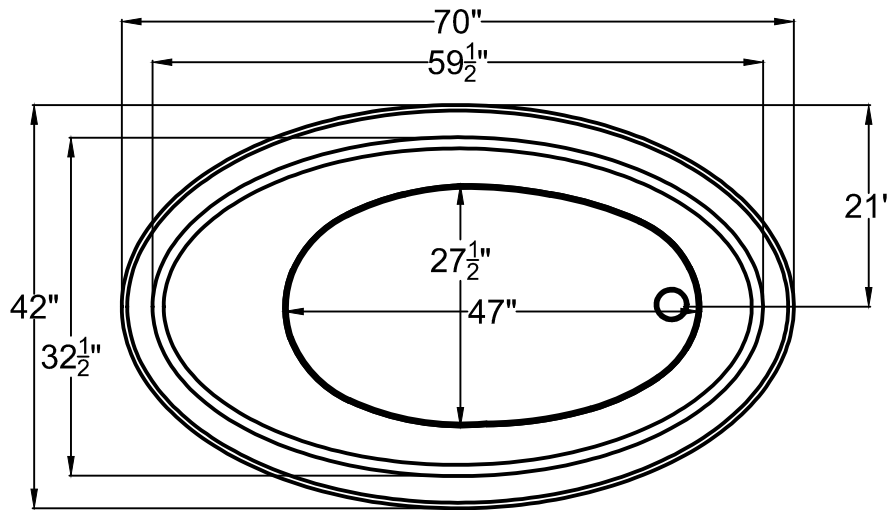

3660P

36" x 60" x 23"

Installation: Drop-in
cannot be under mounted

GENERAL SPECIFICATIONS:

Material Acrylic

Plumbed Weight : 130lbs / 57 kg

Soaker Weight : 100 lbs / 45 kg

Average Fill: 45 gal to above jet level

ELECTRICAL SPECIFICATIONS:

Required Electrical Service 110 Volt

Air Bath or Whirlpool 1-15 amp GFCI

Whirlpool with Inline Heater 1-20 amp GFCI

Whirlpool and Air 1-20 amp GFCI

Soaker

PACKAGES AND OPTIONS

Hydrotherapy Package	Package Contents	Part #
Soaker	Soaking bath - no jets, textured bottom	3660PS
Whirlpool	Adjustable pointed-massage jets, 1-hp pump, textured bottom	3660PH
Air Bath	Air jets, Air blower, Textured bottom	3660PA
Whirlpool and Air	Adjustable pointed-massage jets, 1-hp pump, Air jets, Air blower, textured bottom	3660PD

4270P

42" x 70" x 23"

Installation: Drop-in
cannot be under mounted

GENERAL SPECIFICATIONS:

Material Acrylic

Plumbed Weight : 140lbs / 64kg

Soaker Weight :110lbs / 50kg

Average Fill: 45 gal to above jet level

4478PC

44" x 78" x 23"

Installation: Drop-in
cannot be under mounted

GENERAL SPECIFICATIONS:

Material Acrylic

Plumbed Weight : 190lbs / 86 kg

Soaker Weight : 160lbs / 72kg

Average Fill: 65 gal to above jet level