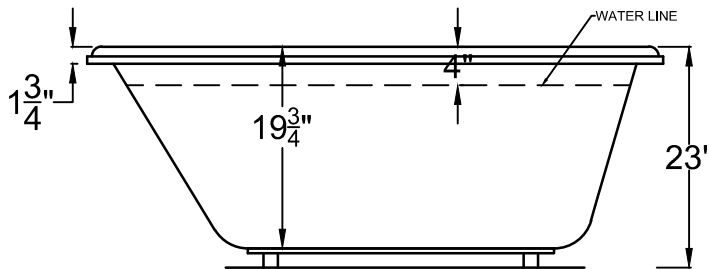

3660P

36" x 60" x 23"

Installation: Drop-in
cannot be under mounted

GENERAL SPECIFICATIONS:

Material Acrylic

Plumbed Weight : 130lbs / 57 kg

Soaker Weight : 100 lbs / 45 kg

Average Fill: 45 gal to above jet level

ELECTRICAL SPECIFICATIONS:

Required Electrical Service 110 Volt

Air Bath or Whirlpool 1-15 amp GFCI

Whirlpool with Inline Heater 1-20 amp GFCI

Whirlpool and Air 1-20 amp GFCI

Soaker

PACKAGES AND OPTIONS

Hydrotherapy Package	Package Contents	Part #
Soaker	Soaking bath - no jets, textured bottom	3660PS
Whirlpool	Adjustable pointed-massage jets, 1-hp pump, textured bottom	3660PH
Air Bath	Air jets, Air blower, Textured bottom	3660PA
Whirlpool and Air	Adjustable pointed-massage jets, 1-hp pump, Air jets, Air blower, textured bottom	3660PD

IMPORTANT INFORMATION

- Before ordering or installing, please consider future access to equipment.
- Add bedding compound to fully level and support bottom of tub.
- Tubs equipped with an air bath or a pre-leveled foam base are designed to rest on the floor without bedding compound, provided the floor is level.
- Please measure tub on-site before building tub decking.
- Jet, pump & blower locations are predetermined and cannot be changed.
- Suction and control locations may vary.
- Specifications and configurations are subject to change without notice.
- Measurements are +1/2" and are subject to change without notice.
- Measurements herein supersede all others published prior to publication date shown below.

4270P

42" x 70" x 23"

Installation: Drop-in
cannot be under mounted

GENERAL SPECIFICATIONS:

Material Acrylic

Plumbed Weight : 140lbs / 64kg

Soaker Weight :110lbs / 50kg

Average Fill: 45 gal to above jet level