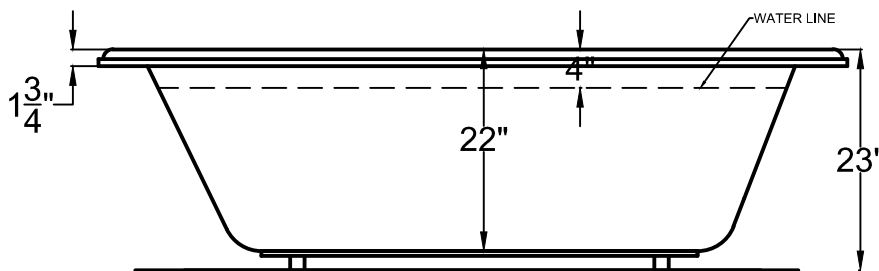

4478PC

44" x 78" x 23"

Installation: Drop-in
cannot be under mounted

GENERAL SPECIFICATIONS:

Material Acrylic

Plumbed Weight : 190lbs / 86 kg

Soaker Weight : 160lbs / 72kg

Average Fill: 65 gal to above jet level

ELECTRICAL SPECIFICATIONS:

Required Electrical Service 110 Volt

Air Bath or Whirlpool 1-15 amp GFCI

Whirlpool with Inline Heater 1-20 amp GFCI

Whirlpool and Air 1-20 amp GFCI

Soaker

PACKAGES AND OPTIONS

Hydrotherapy Package	Package Contents	Part #
Soaker	Soaking bath - no jets, textured bottom	4478PCS
Whirlpool	Adjustable pointed-massage jets, 1-hp pump, textured bottom	4478PCH
Air Bath	Air jets, Air blower, Textured bottom	4478PCA
Whirlpool and Air	Adjustable pointed-massage jets, 1-hp pump, Air jets, Air blower, textured bottom	4478PCD