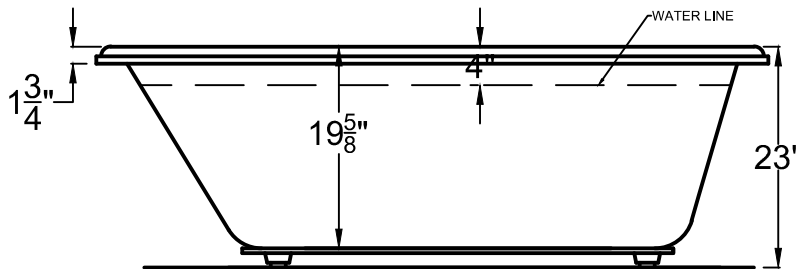

3660P

36" x 60" x 23"

Installation: Drop-in
cannot be under mounted

GENERAL SPECIFICATIONS:

Material Acrylic

Plumbed Weight : 130lbs / 57 kg

Soaker Weight : 100 lbs / 45 kg

Average Fill: 45 gal to above jet level

4270P

42" x 70" x 23"

Installation: Drop-in
cannot be under mounted

GENERAL SPECIFICATIONS:

Material Acrylic

Plumbed Weight : 140lbs / 64kg

Soaker Weight :110lbs / 50kg

Average Fill: 45 gal to above jet level

ELECTRICAL SPECIFICATIONS:

Required Electrical Service 110 Volt

Air Bath or Whirlpool 1-15 amp GFCI

Whirlpool with Inline Heater 1-20 amp GFCI

Whirlpool and Air 1-20 amp GFCI

Soaker

PACKAGES AND OPTIONS

Hydrotherapy Package	Package Contents	Part #
Soaker	Soaking bath - no jets, textured bottom	4270PS
Whirlpool	Adjustable pointed-massage jets, 1-hp pump, textured bottom	4270PH
Air Bath	Air jets, Air blower, Textured bottom	4270PA
Whirlpool and Air	Adjustable pointed-massage jets, 1-hp pump, Air jets, Air blower, textured bottom	4270PD

4478PC

44" x 78" x 23"

Installation: Drop-in
cannot be under mounted

GENERAL SPECIFICATIONS:

Material Acrylic

Plumbed Weight : 190lbs / 86 kg

Soaker Weight : 160lbs / 72kg

Average Fill: 65 gal to above jet level