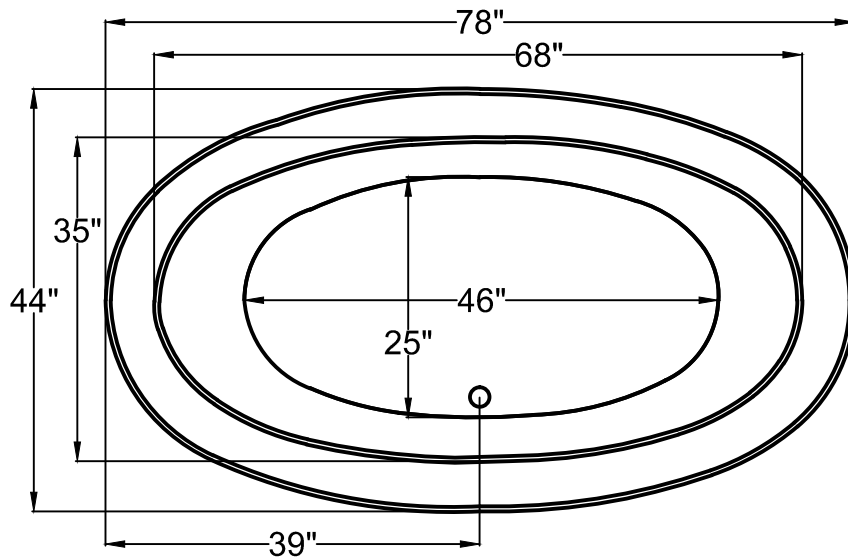

4478PC

44" x 78" x 23"

Installation: Drop-in
cannot be under mounted

GENERAL SPECIFICATIONS:

Material Acrylic

Plumbed Weight : 190lbs / 86 kg

Soaker Weight : 160lbs / 72kg

Average Fill: 65 gal to above jet level

ELECTRICAL SPECIFICATIONS:

Required Electrical Service 110 Volt

Air Bath or Whirlpool 1-15 amp GFCI

Whirlpool with Inline Heater 1-20 amp GFCI

Whirlpool and Air 1-20 amp GFCI

Soaker