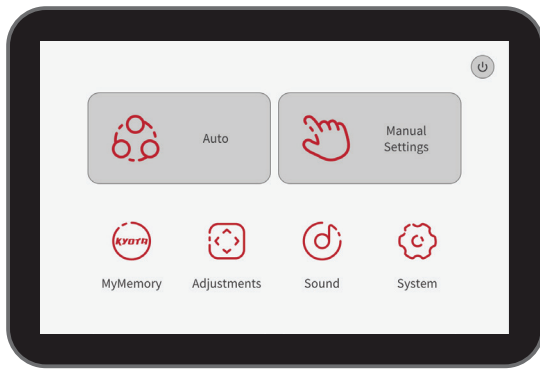

Kyoto Nokori M980 Syner-D[®] Massage Chair

Features

- Syner-D[®] tandem back mechanisms mimic the human hands of two masseuses, in choreographed rhythm from your neck to your glutes.
- Flexing L-Track for superior stretching
- Complete Calf™ Kneading & Oscillation
- Total Sole Reflexology Foot Rollers
- Intelligent Voice Command + Control
- Wireless Charging Pad + USB Charging Port
- MyMassage™ Memory programs
- Zero Wall Fit™ Space-Saving Technology
- Quick Access Control Panel + Joystick Control
- Truefit™ Body Scanning + Footrest Extension
- SoothMe™ Sound Therapy and Premium Bluetooth® speakers
- Chromotherapy Programs
- Soothing Lumbar heat
- Integrated Air Ionizer

Dual Back Mechanism

Flex-Track

Tablet Controller

Intelligent Voice Control

Black/Black

12 Auto Programs

Wired Tablet Controller

Quick Access Panel

Massage Regions

Ideal Height & Weight

Product Specifications

Back Mechanism	Track Type/Length	Heat Zones	Sensors
Syner-D [®]	Flex-L Track / 49"	Lumbar Heat	<ul style="list-style-type: none"> • Truefit™ Body Scan • Truefit™ Footrest Extension
Airbags/Cells	Recline	Zero Wall Clearance	Warranty
32 / 66	2 Levels Zero Gravity	2"	Kyoto Promise 4 Year Limited Warranty