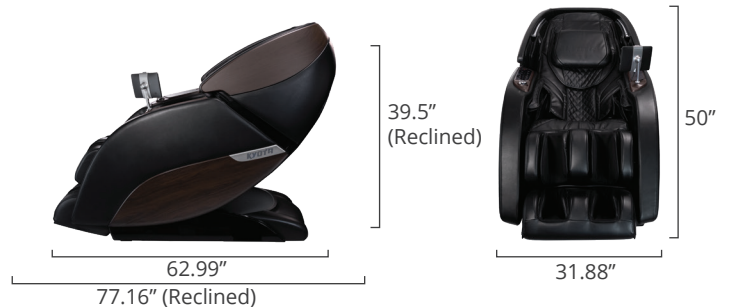

Kyoto Nokori M980 Syner-D[®] Massage Chair

Features

- Syner-D[®] tandem back mechanisms mimic the human hands of two masseuses, in choreographed rhythm from your neck to your glutes.
- Flexing L-Track for superior stretching
- Complete Calf™ Kneading & Oscillation
- Total Sole Reflexology Foot Rollers
- Intelligent Voice Command + Control
- Wireless Charging Pad + USB Charging Port
- MyMassage™ Memory programs
- Zero Wall Fit™ Space-Saving Technology
- Quick Access Control Panel + Joystick Control
- Truefit™ Body Scanning + Footrest Extension
- SoothMe™ Sound Therapy and Premium Bluetooth® speakers
- Chromotherapy Programs
- Soothing Lumbar heat
- Integrated Air Ionizer

Dual Back Mechanism

Flex-Track

Tablet Controller

Intelligent Voice Control

Black/Black

12 Auto Programs

Wired Tablet Controller

Quick Access Panel

Massage Regions

Ideal Height & Weight

Product Specifications

Back Mechanism	Track Type/Length	Heat Zones	Sensors
Syner-D [®]	Flex-L Track / 49"	Lumbar Heat	<ul style="list-style-type: none"> • Truefit™ Body Scan • Truefit™ Footrest Extension
Airbags/Cells	Recline	Zero Wall Clearance	Warranty
32 / 66	2 Levels Zero Gravity	2"	Kyoto Promise 4 Year Limited Warranty