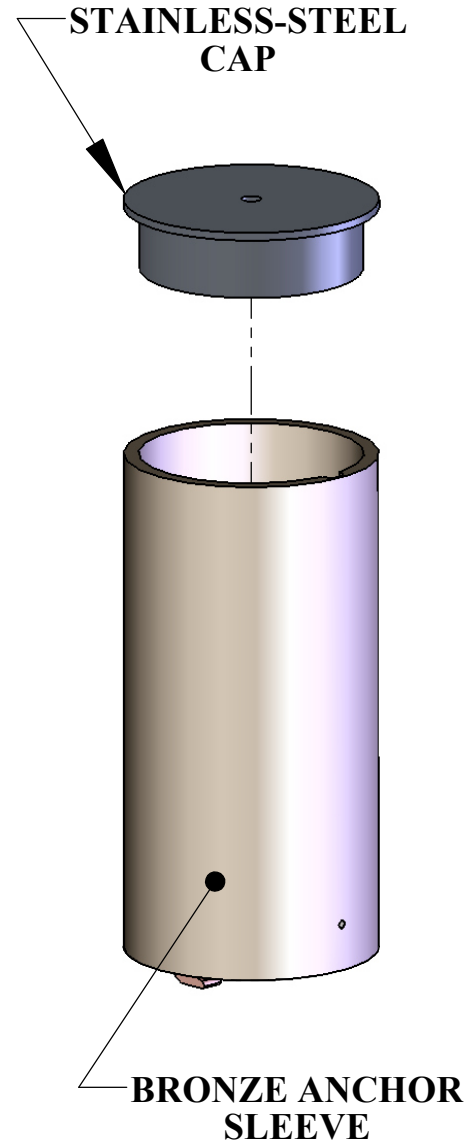

TITAN/SPEZ ANCHOR SPEC

SPECIFICATIONS:

THE AQUA CREEK PRODUCTS' TITAN AND SUPER POWER EZ ANCHOR SHALL BE MADE FROM BRONZE, WITH A POLYETHYLENE (HDPE) PLUG. IT SHALL HAVE A GROUNDING LUG FOR GROUNDING/BONDING THE ANCHOR/LIFT. IT SHALL ALSO INCLUDE A STAINLESS STEEL SAFETY CAP; TO BE USED WHEN THE ANCHOR IS EMPTY.