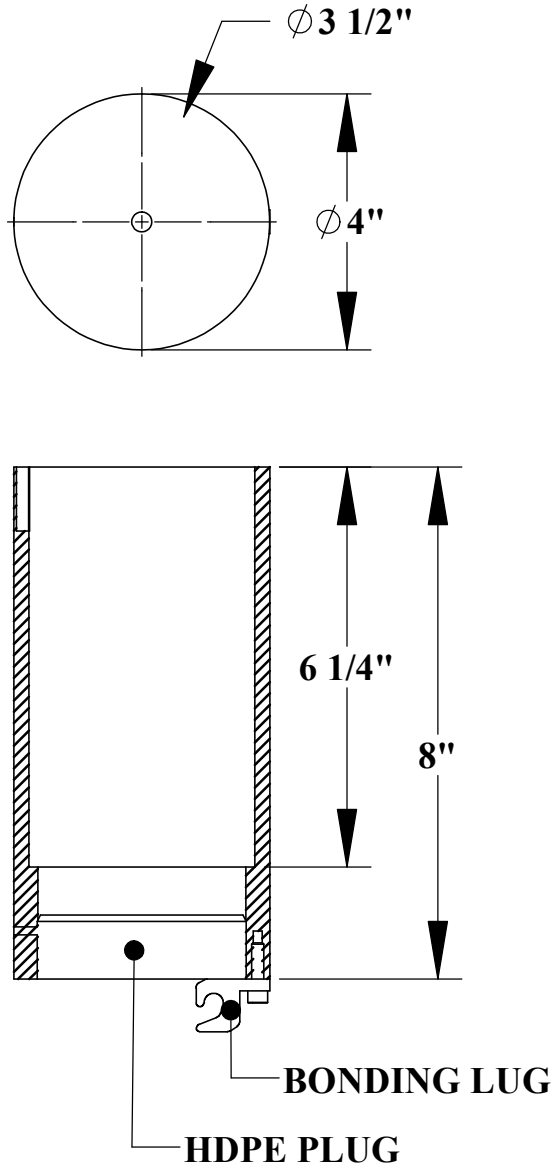

TITAN/SPEZ ANCHOR SPEC

SPECIFICATIONS:

THE AQUA CREEK PRODUCTS' TITAN AND SUPER POWER EZ ANCHOR SHALL BE MADE FROM BRONZE, WITH A POLYETHYLENE (HDPE) PLUG. IT SHALL HAVE A GROUNDING LUG FOR GROUNDING/BONDING THE ANCHOR/LIFT. IT SHALL ALSO INCLUDE A STAINLESS STEEL SAFETY CAP; TO BE USED WHEN THE ANCHOR IS EMPTY.

9889 GARRYMORE LANE
 MISSOULA, MT 59808
 (406) 549-0769
 FAX (406) 549-2602

NOTE:
 *SPECIFICATIONS ARE SUBJECT TO CHANGE WITHOUT NOTICE

PRODUCT:		F-612TLA	
DWG #:		F-612TLA-1	
SCALE:	1:3	DATE:	12/19/2016
DRAWN BY:	KR	REVISION:	C