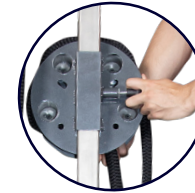

ROPEFLEX

RX505 HYDRA MOUNTABLE ROPE TRAINER

FRICION ROPE TRAINING DRUM WITH ADJUSTABLE RESISTANCE. DURABLE, COMPACT, LIGHTWEIGHT, AND AFFORDABLE.

FRICION RESISTANCE

Resistance setting is adjusted by looping the rope around 5 equally spaced pins to achieve a wide range of resistance up to 300lbs

HAND-MADE BRAIDED ROPE

GET A GRIP on our durable and pliable, polyester-weaved rope. Soft on hands and easy-to-clean. Available in black or burgundy-black colors

STATIONARY OR OPTIONAL ADJUSTABLE POSITION

Clamp RX505 to a beam with included hardware, or turn it into adjustable position rope drum with optional rail and adapter

NEW OPTION!

MUST-HAVE

RX505 UPRIGHT PULLEY BRACKET

USE YOUR RACK WITH OUR ADJUSTABLE HOOK-ADAPTER FOR FULL BODY WORKOUTS

Optional bracket will allow RX505 to be positioned safely anywhere on the upright beam of an existing rack using 2 inch (50 mm) and up to 3 inch (80 mm) tubing.

Makes the RX505 fully adjustable on almost all racks with easy-quick angle changes while staying SUPER affordable.