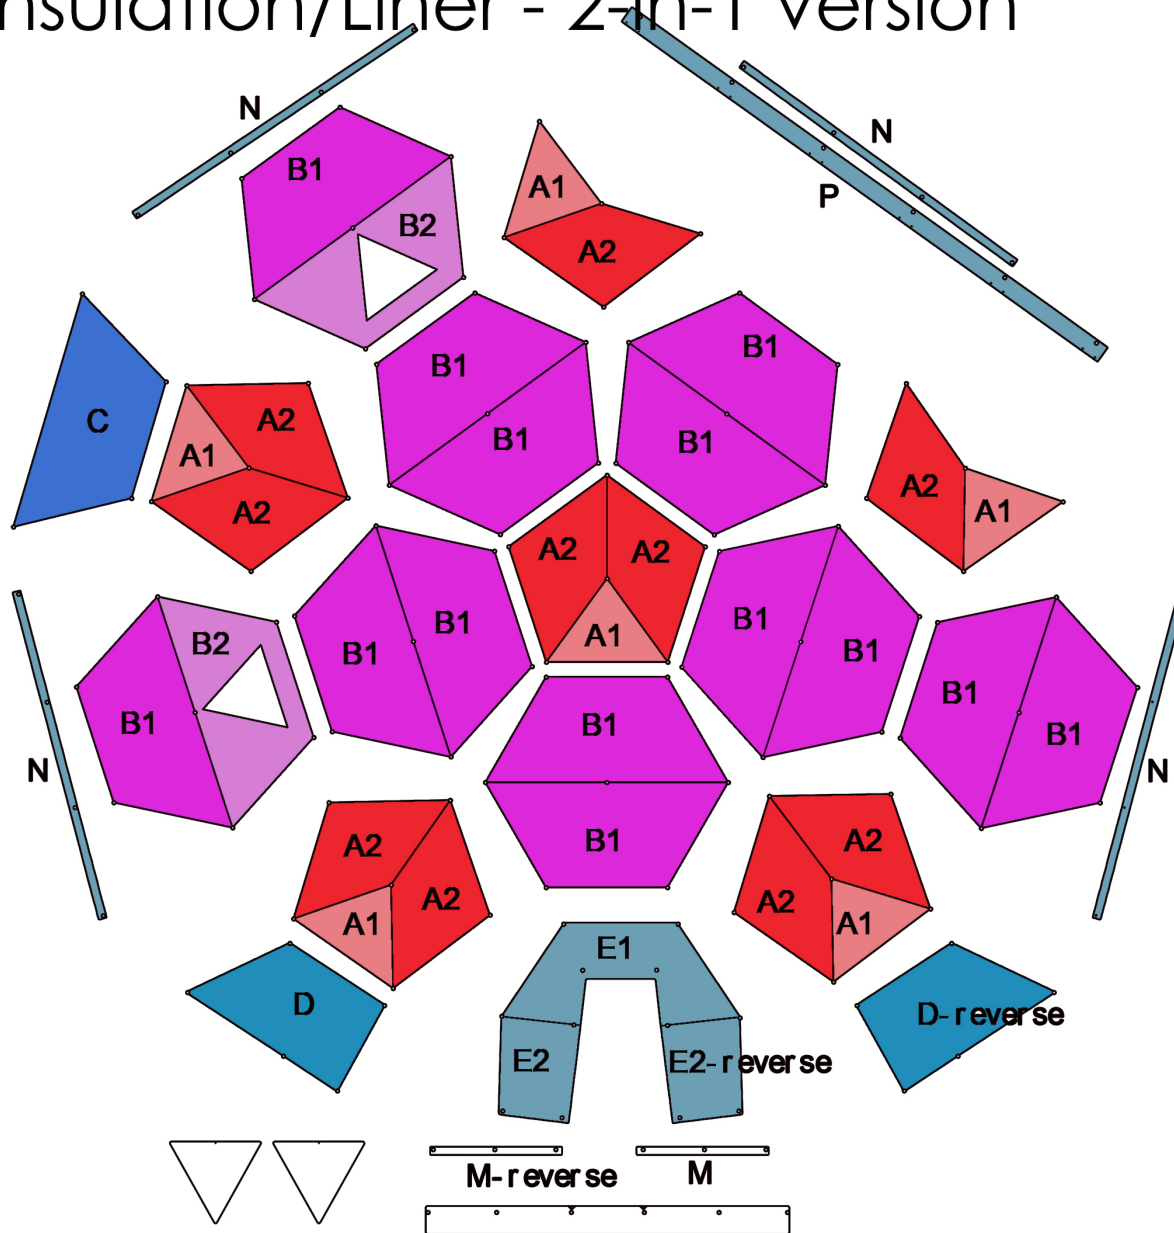

# 8m/26' Deluxe Glamping Package Setup Diagram

You can choose 2 out of the 3 possible window locations

# 8M DOOR FRAME

# 8m Deluxe Glamping Package Insulation/Liner - 2-in-1 version

Please note that you can select 2 out of 3 possible positions for the triangle windows and install the insulation accordingly.