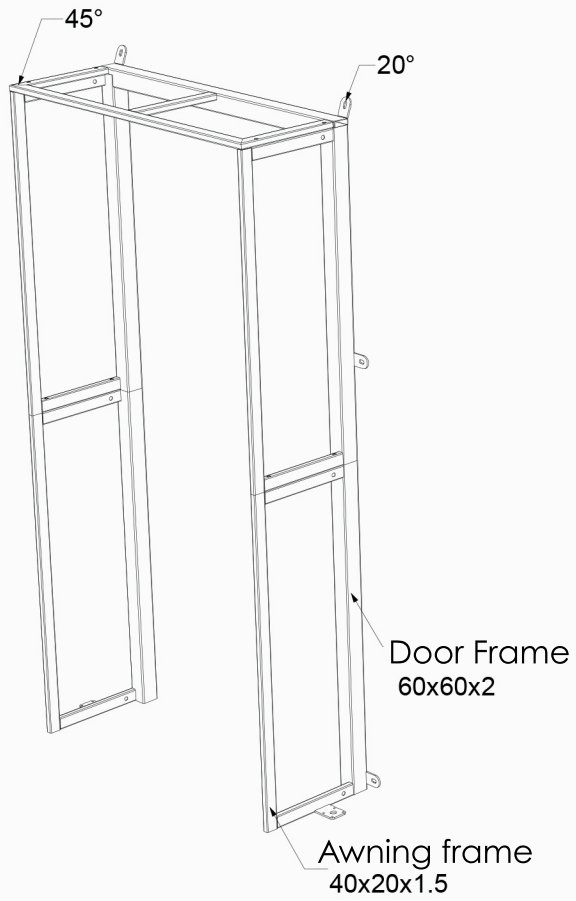

# 8m/26' Deluxe Glamping Package Setup Diagram

You can choose 2 out of the 3 possible window locations

# 8M DOOR FRAME