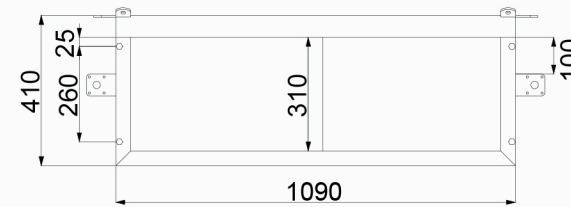

# 8m/26' Deluxe Glamping Package Setup Diagram

You can choose 2 out of the 3 possible window locations

# 8M DOOR FRAME