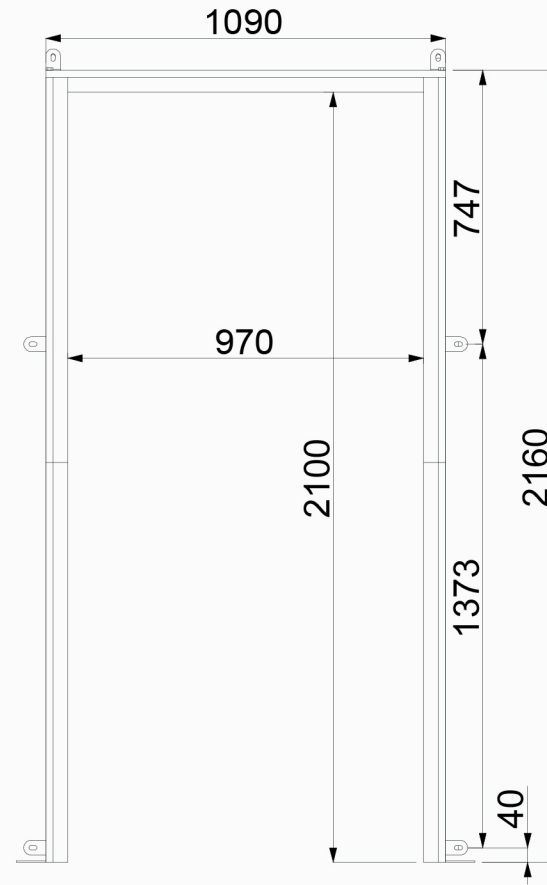

# 8m/26' Deluxe Glamping Package Setup Diagram

You can choose 2 out of the 3 possible window locations

# 8M DOOR FRAME