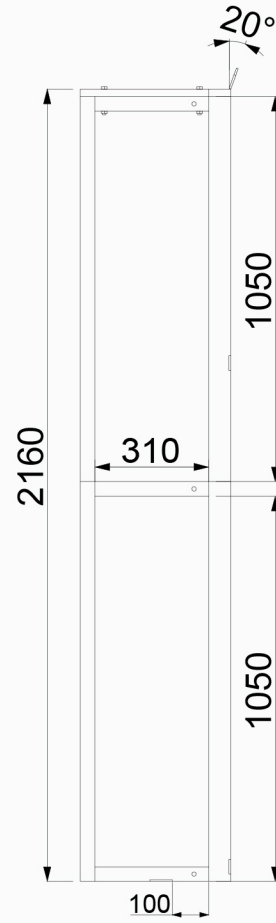

# 8m/26' Deluxe Glamping Package Setup Diagram

You can choose 2 out of the 3 possible window locations

# 8M DOOR FRAME