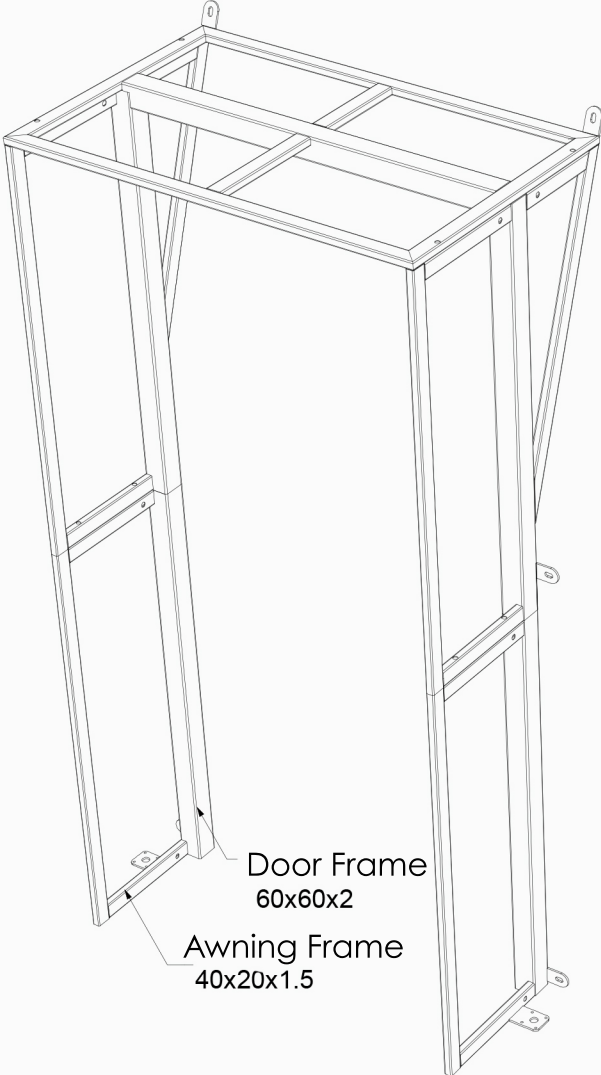

7m/23' Deluxe Glamping Package Setup Diagram

Choose 2 out of 3 possible window positions

7M DOOR FRAME

7m Deluxe Glamping Package Insulation/Liner - 2-in-1 version

Please note that you can select 2 out of 3 possible positions for the triangle windows and install the insulation accordingly.