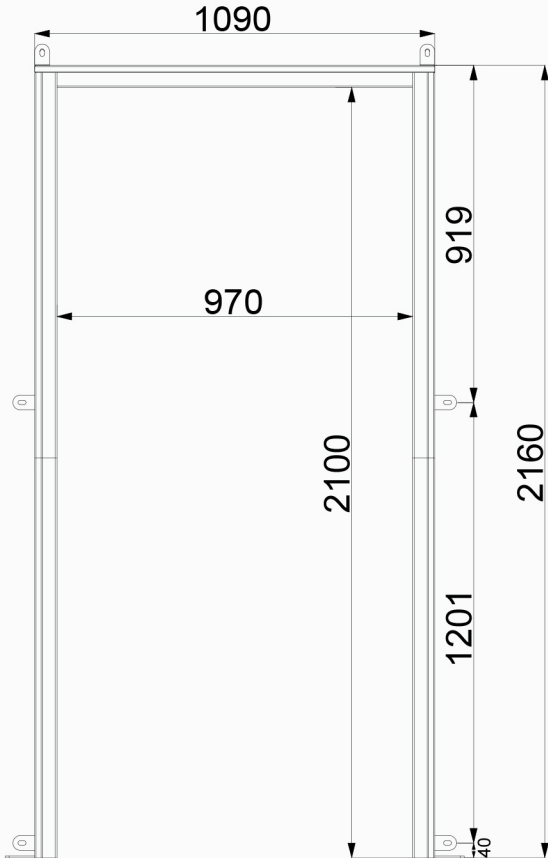

7m/23' Deluxe Glamping Package Setup Diagram

Choose 2 out of 3 possible window positions

7M DOOR FRAME

7m Deluxe Glamping Package Insulation/Liner - 2-in-1 version

Please note that you can select 2 out of 3 possible positions for the triangle windows and install the insulation accordingly.