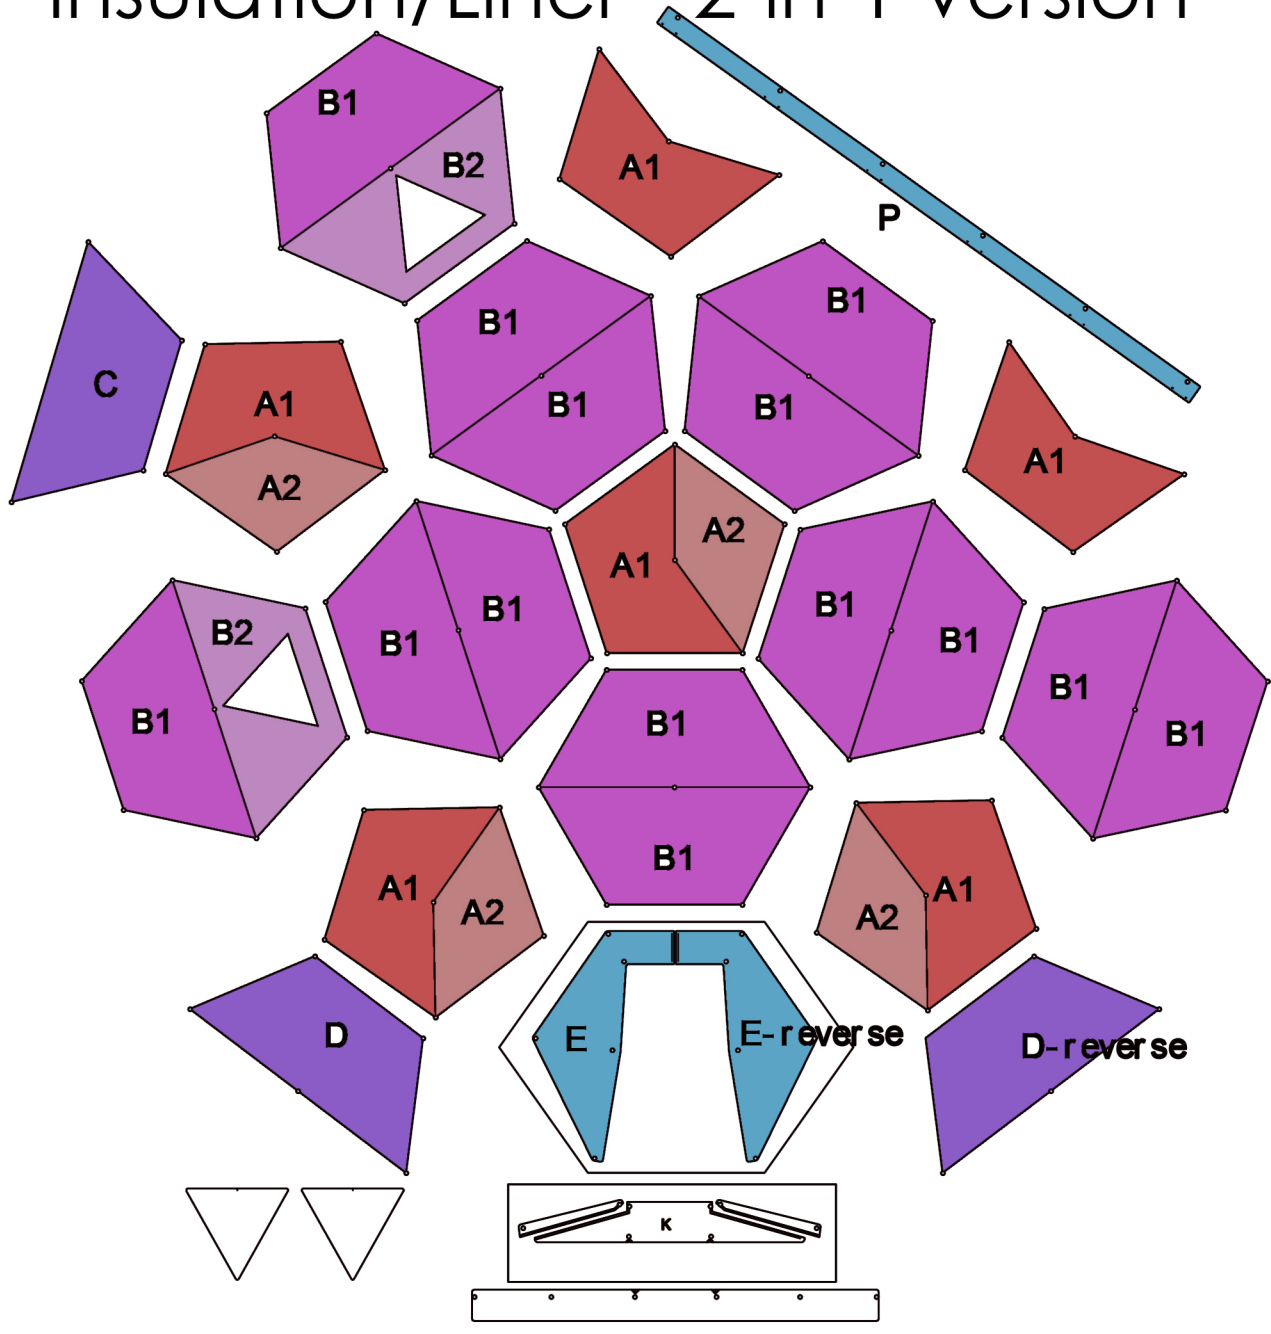

7m/23' Deluxe Glamping Package Setup Diagram

Choose 2 out of 3 possible window positions

7M DOOR FRAME

7m Deluxe Glamping Package Insulation/Liner - 2-in-1 version

Please note that you can select 2 out of 3 possible positions for the triangle windows and install the insulation accordingly.