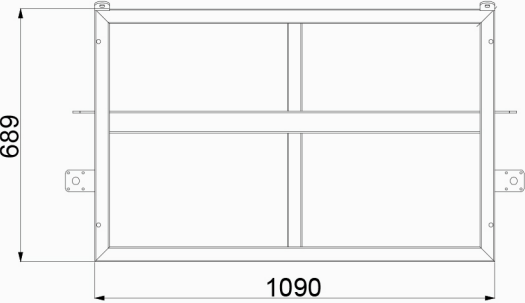

7m/23' Deluxe Glamping Package Setup Diagram

Choose 2 out of 3 possible window positions

7M DOOR FRAME

7m Deluxe Glamping Package Insulation/Liner - 2-in-1 version

Please note that you can select 2 out of 3 possible positions for the triangle windows and install the insulation accordingly.