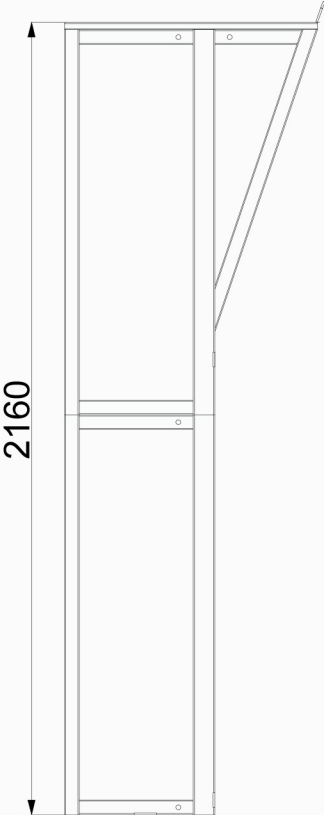

7m/23' Deluxe Glamping Package Setup Diagram

Choose 2 out of 3 possible window positions

7M DOOR FRAME

7m Deluxe Glamping Package Insulation/Liner - 2-in-1 version

Please note that you can select 2 out of 3 possible positions for the triangle windows and install the insulation accordingly.