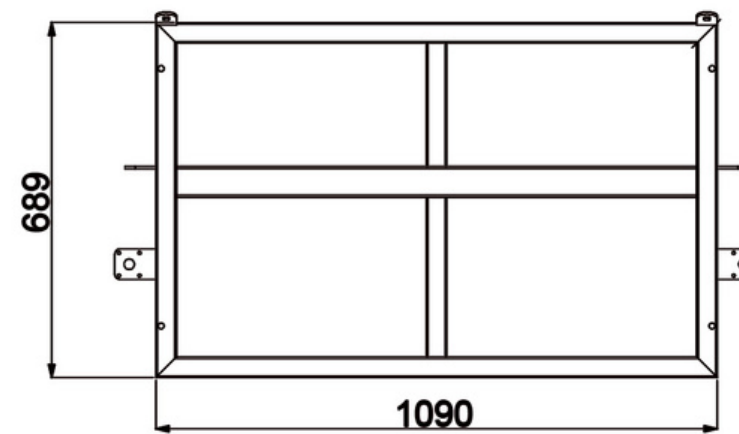

6m/20' Deluxe Glamping Package Setup Diagram

You can select 2 out of the 3 possible window locations

6m Dome Door Frame

6m Deluxe Glamping Package Insulation/Liner - 2-in-1 version

Please note that you can select 2 out of 3 possible positions for the triangle windows and install the insulation accordingly.