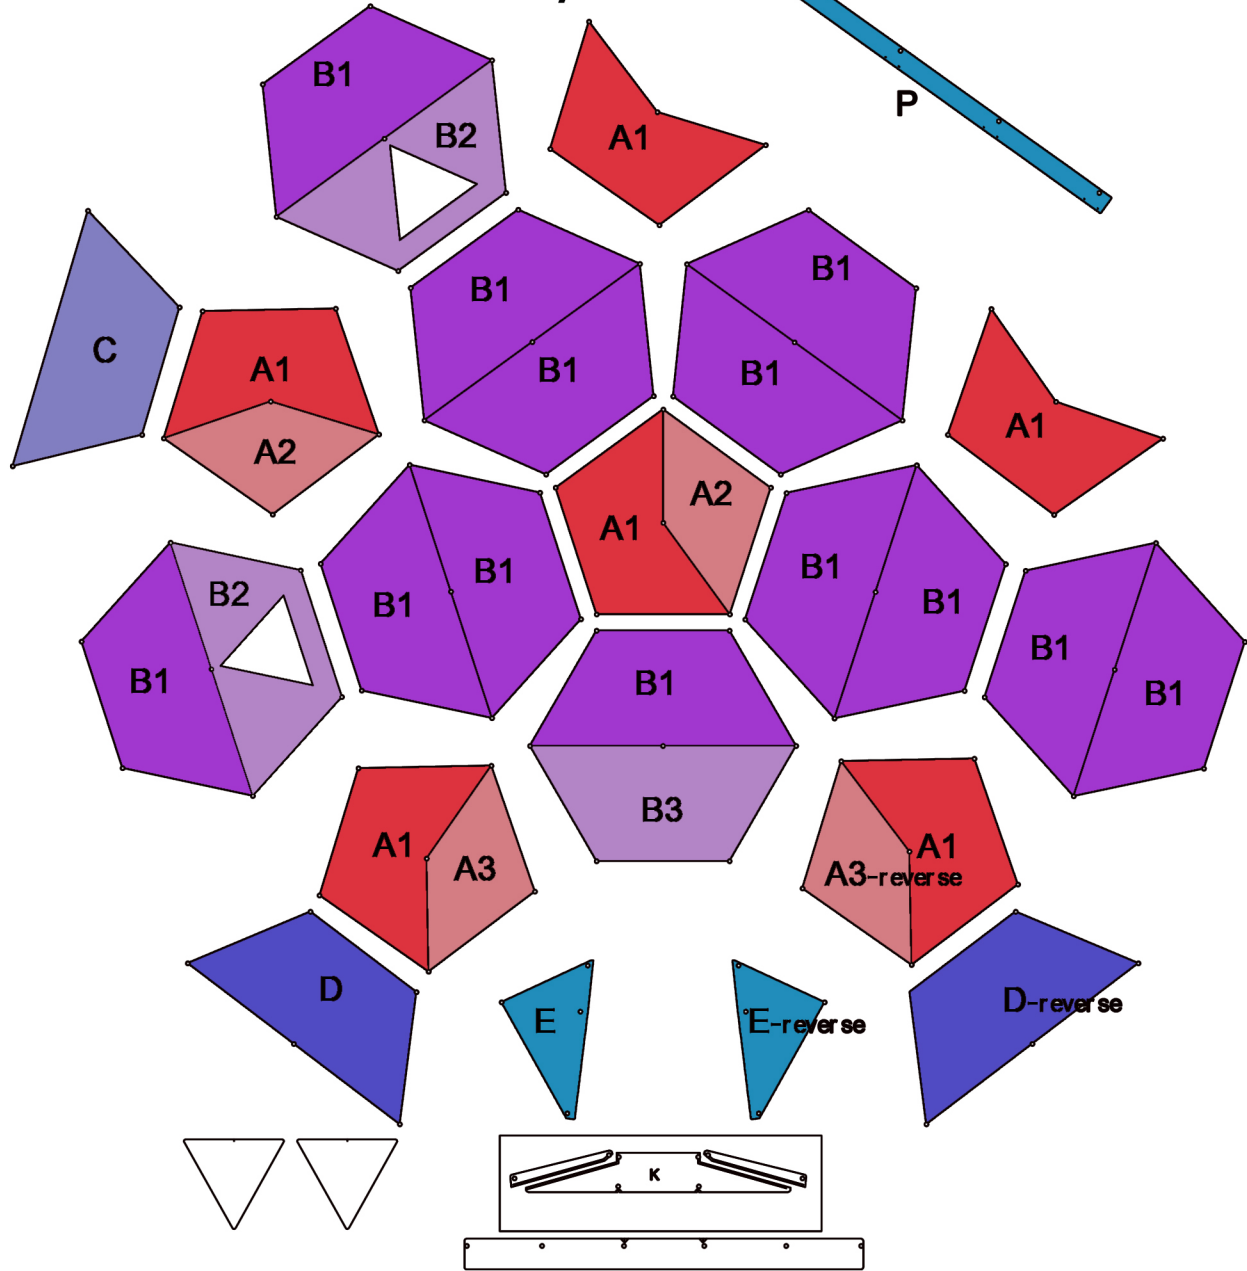

6m/20' Deluxe Glamping Package Setup Diagram

You can select 2 out of the 3 possible window locations

6m Dome Door Frame

6m Deluxe Glamping Package Insulation/Liner - 2-in-1 version

Please note that you can select 2 out of 3 possible positions for the triangle windows and install the insulation accordingly.