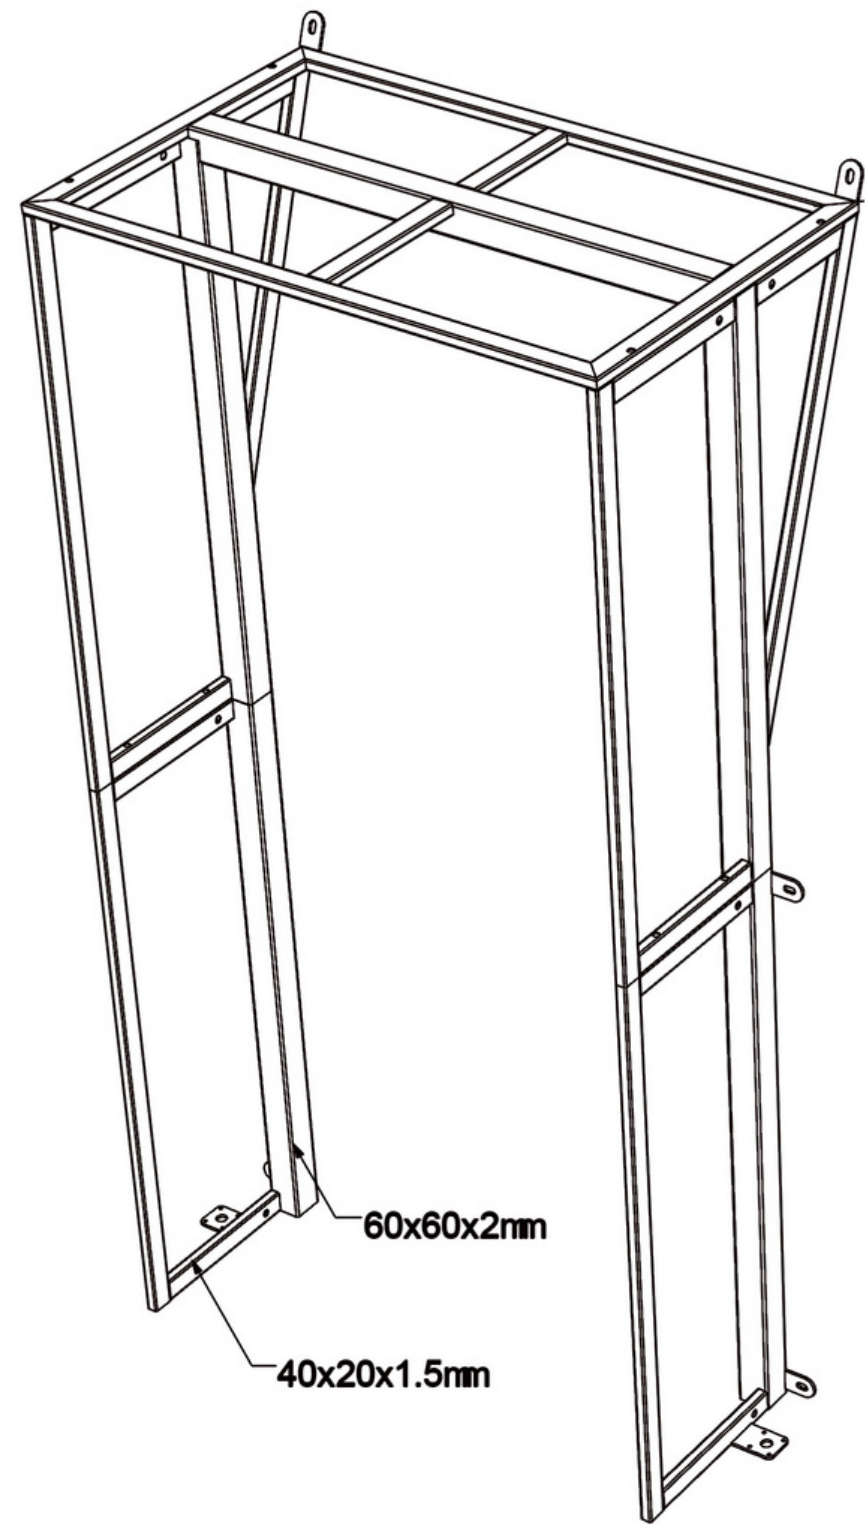

6m/20' Deluxe Glamping Package Setup Diagram

You can select 2 out of the 3 possible window locations

6m Dome Door Frame

6m Deluxe Glamping Package Insulation/Liner - 2-in-1 version

Please note that you can select 2 out of 3 possible positions for the triangle windows and install the insulation accordingly.