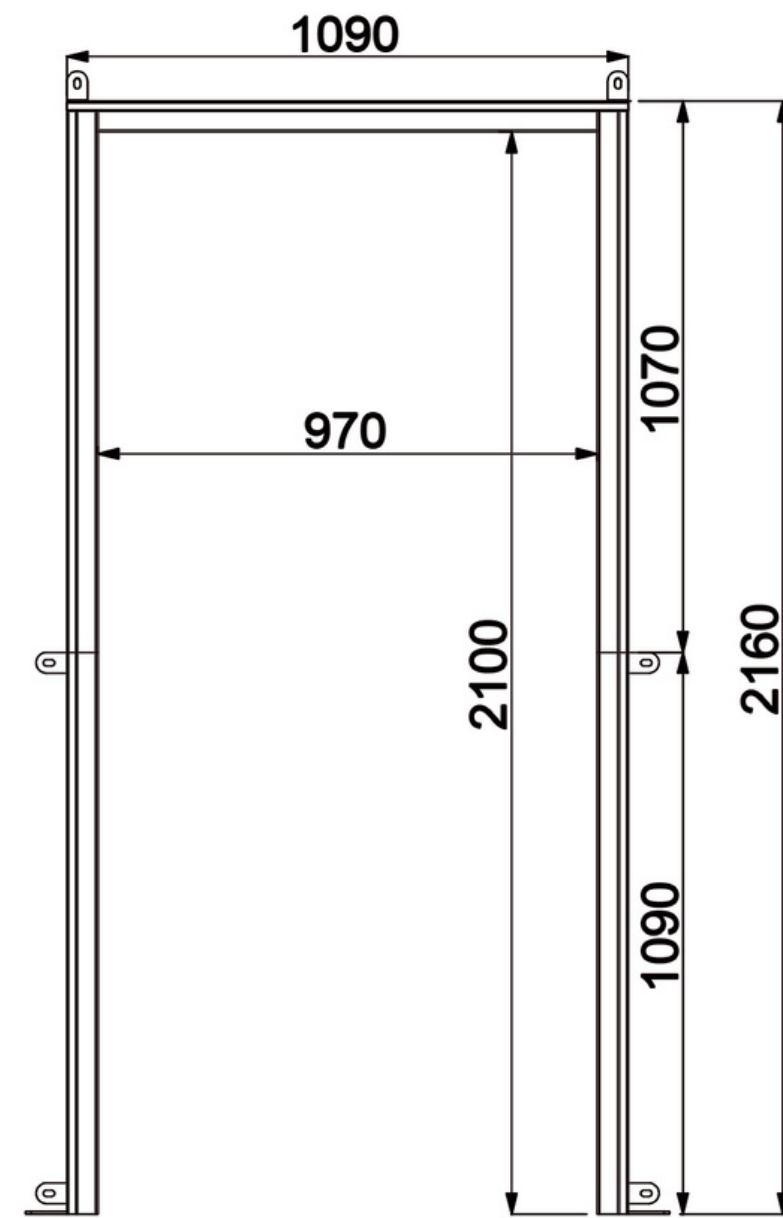

6m/20' Deluxe Glamping Package Setup Diagram

You can select 2 out of the 3 possible window locations

6m Dome Door Frame

6m Deluxe Glamping Package Insulation/Liner - 2-in-1 version

Please note that you can select 2 out of 3 possible positions for the triangle windows and install the insulation accordingly.