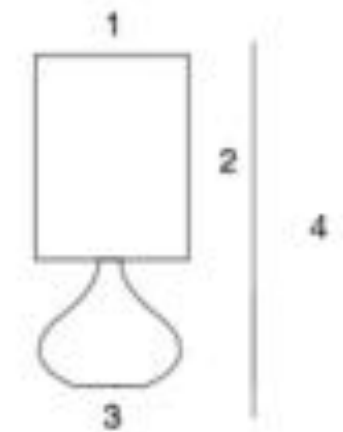

Black marble base, a classic material but modern appearance.
1 x handmade textile lamp shade included, options in linen, silk and velvet.

Base available in:

- White Marble ☐
- Black Marble ☒
- Green Marble ☐