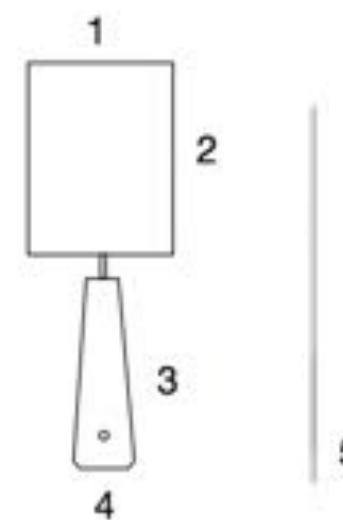

Dorian

HS08

Black marble base, a classic material but modern appearance.
1 x handmade textile lamp shade included, options in linen, silk and velvet.

Base available in:

- White Marble ○
- Black Marble ●
- Green Marble ●