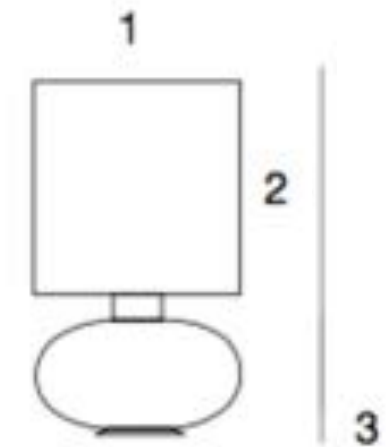

Marla Mini HSH012

Hand blown smokey glass base. 1 x handmade textile lamp shade included, options in linen, silk and velvet. Same design as Sandy Mini but without LED light source inside the base.

Base available in:

Glass (Fume)

1

Ø 25 cm
Ø 9.84"

2

25 cm
9.84"

3

43 cm
16.93"

1x7W E-27 led
1x3W G-9 led incl.