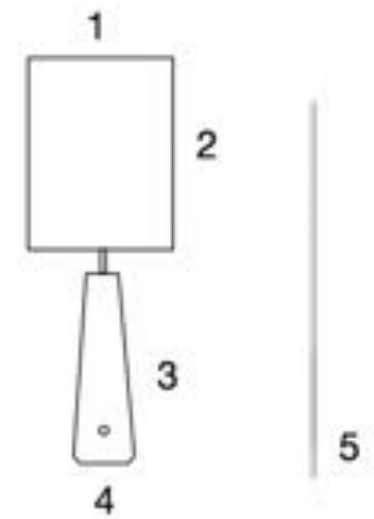

Black marble base, a classic material but modern appearance.
1 x handmade textile lamp shade included, options in linen, silk and velvet.

Base available in:

- White Marble ☐
- Black Marble ☒
- Green Marble ☐