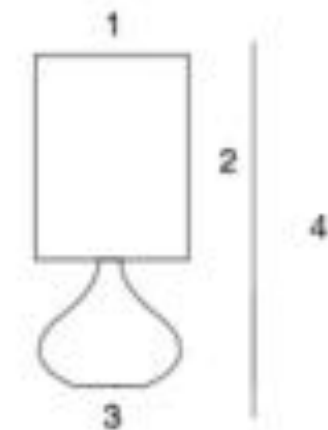

Base available in:

Black (Negra) ●
Grey (Marengo) ●

1	2	3	4	
Ø19 cm	25 cm	Ø 7 cm	30cm	1x7W E-27 led
Ø 7,48"	9,84"	Ø 2,76"	11,81"	1x3W G-9 led incl.

Flavia

HS02

Hand blown glass base, illuminated with a G9 LED bulb in the base. Base appears black when light is off. 1 x handmade textile lamp shade included, options in linen, silk and velvet.