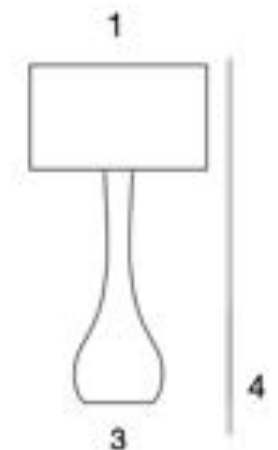

Hilda

HSH016

Hand blown glass base, illuminated with a G9 LED bulb in the base. Base appears black when light is off. 1 x handmade textile lamp shade included, options in linen, silk and velvet.

Base available in:

- White (Blanca) ○
- Black (Negra) ●

1	2	3	4	
Ø 50 cm	30 cm	Ø 20 cm	95 cm	1x7W E-27 led
Ø 19.68"	11.81"	Ø 7.87"	37.40"	1x3W G-9 led incl.