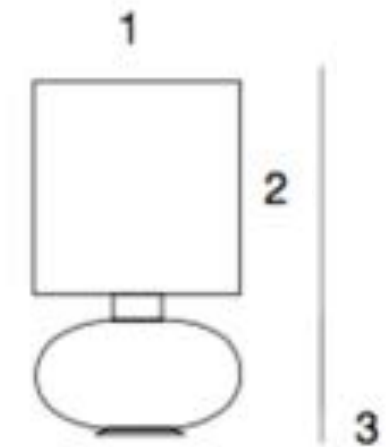

Sandy

HSH011

Hand blown glass base, illuminated with a G9 LED bulb in the base. Base appears black when light is off. 1 x handmade textile lamp shade included, options in linen, silk and velvet.

Base available in:

- White (Blanca) ○
- Black (Negra) ●

1	2	3
Ø 35 cm	40 cm	65 cm
Ø 13.78"	15.75"	25.59"

1x7W E-27 led
1x3W G-9 led incl.