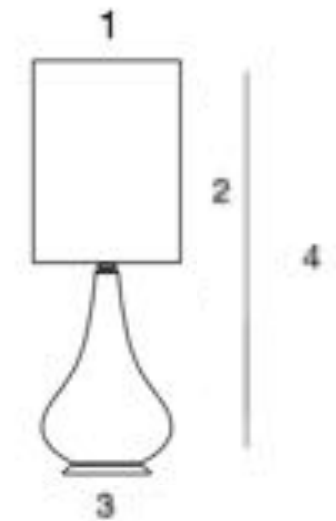

Hand blown glass base, illuminated with a G9 LED bulb in the base. Base appears black when light is off. 1 x handmade textile lamp shade included, options in linen, silk and velvet.

Base available in:

- Black (Negra) ●
- Grey (Marengo) ●