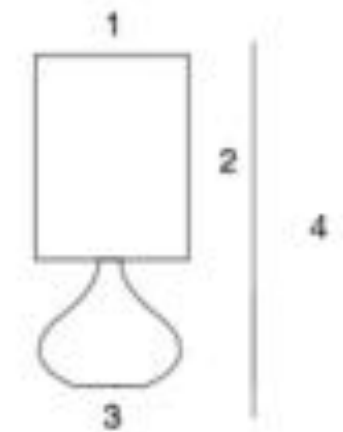

Flavia Marmol

HSH05

Black marble base, a classic material but modern appearance.
1 x handmade textile lamp shade included, options in linen, silk and velvet.

Base available in:

- White Marble ☐
- Black Marble ☒
- Green Marble ☒

230V-50Hz CE

1	2	3	4	
Ø 30 cm	40 cm	Ø 12 cm	70 cm	1x7W E-27 led
Ø 11.81"	15.74"	Ø 4.72"	27.56"