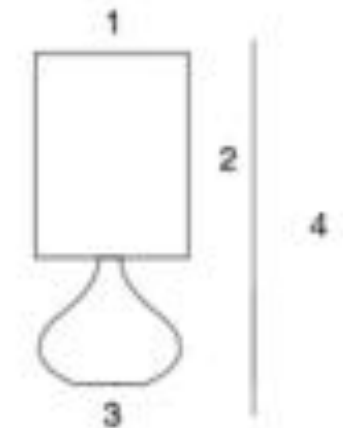

Hand blown glass base, illuminated with a G9 LED bulb in the base. Base appears black when light is off. 1 x handmade textile lamp shade included, options in linen, silk and velvet.

Base available in:

- White (Blanco) ☐
- Black (Negra) ☒
- Grey (Marengo) ☐