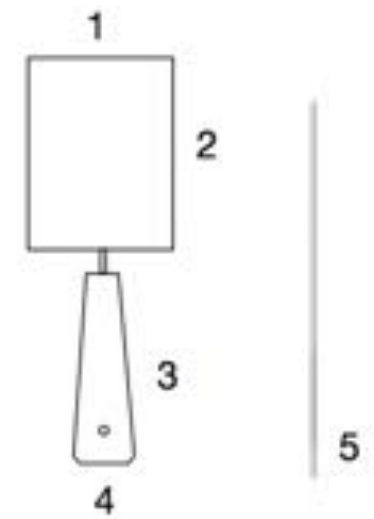

Dorian

HSH07

Black marble base, a classic material but modern appearance.
1 x handmade textile lamp shade included, options in linen, silk and velvet.

Base available in:

- White Marble ☐
- Black Marble ☒
- Green Marble ☐