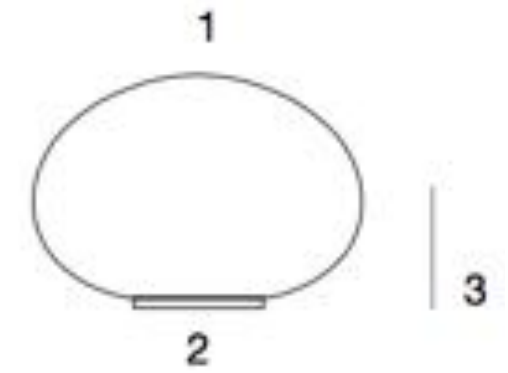

Hand blown glass base, illuminated with a G9 LED bulb.

Available in:

White (Blanca)
Black (Negra)