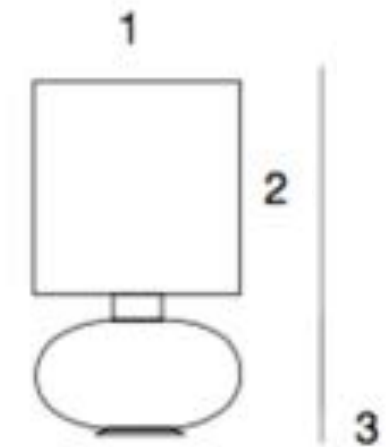

Sandy Mini *HSH010*

Hand blown glass base, illuminated with a G9 LED bulb in the base. Base appears black when light is off. 1 x handmade textile lamp shade included, options in linen, silk and velvet.

Base available in:

White (Blanca) ☐
Black (Negra) ☒

1

Ø 25 cm
Ø 9.84"

2

25 cm
9.84"

3

43 cm
16.93"

1x7W E-27 led
1x3W G-9 led incl.