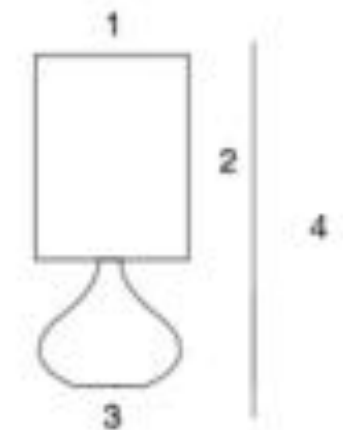

Black marble base, a classic material but modern appearance.
1 x handmade textile lamp shade included, options in linen, silk and velvet.

Base available in:

- White Marble ☐
- Black Marble ☒
- Green Marble ☐