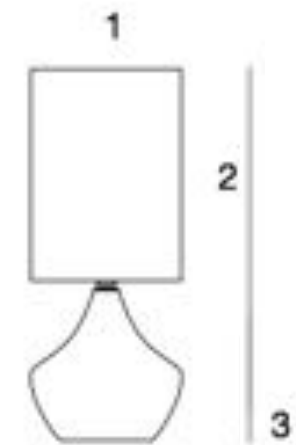

Hand blown glass base, illuminated with a G9 LED bulb in the base. Base appears black when light is off. 1 x handmade textile lamp shade included, options in linen, silk and velvet.

Base available in:

- White (Blanca) ☐
- Black (Negra) ☒