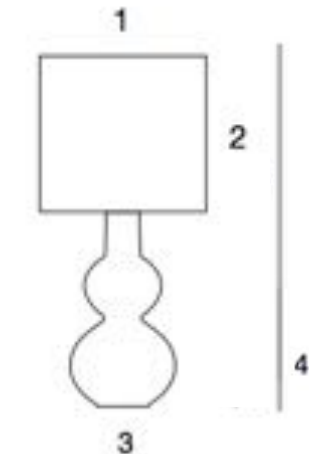

Augusta

HSH015

Hand blown glass base, illuminated with a G9 LED bulb in the base. Base appears black when light is off. 1 x handmade textile lamp shade included, options in linen, silk and velvet.

Base available in:

- White (Blanca) ○
- Black (Negra) ●

230V-50Hz

1

Ø 40 cm
Ø 15.75"

2

40 cm
15.75"

3

Ø 13 cm
Ø 5.12"

4

90 cm
35.43"

1x7W E-27 led
2x3W G-9 led incl.