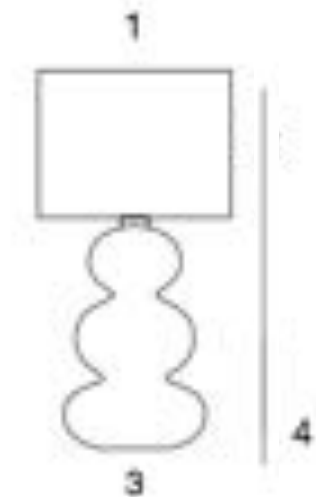

Hand blown glass base, illuminated with a G9 LED bulb in the base. Base appears black when light is off. 1 x handmade textile lamp shade included, options in linen, silk and velvet.

Base available in:

- White (Blanca) ☐
- Black (Negra) ☒