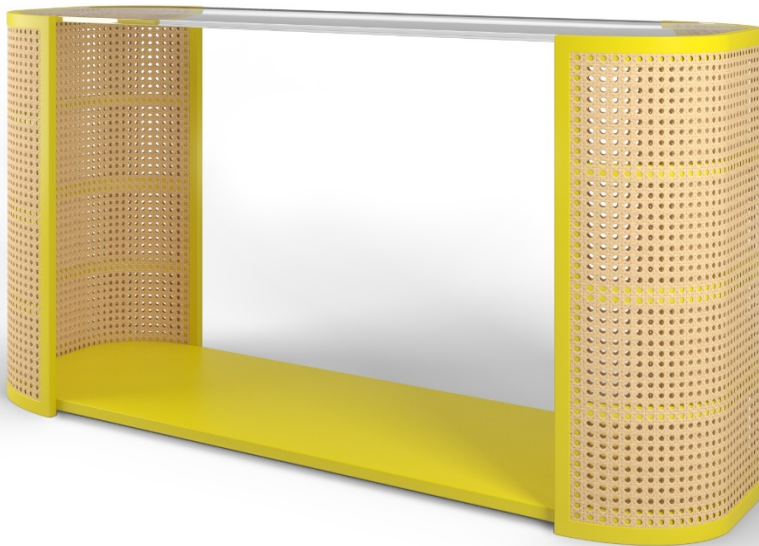

MAGGIE CRUZ
HOME

Colors

-  BLACK IRON
-  BULL'S EYE RED
-  CHEATING HEART
-  CITRON
-  CORAL DUST
-  CORAL GABLES
-  NEWBURYPORT BLUE
-  OCEAN AIR
-  SIMPLY WHITE
-  SUMMER MIST
-  TURQUOISE MIST
-  CUSTOM COLOR

Citron

LOLA CONSOLE TABLE

60"w x 18"d x 30"h

As shown:

The color indicated is shown in a satin painted finish with a natural cane panel sides & a glass top

Available in our standard paint finishes or a custom color at an additional cost.