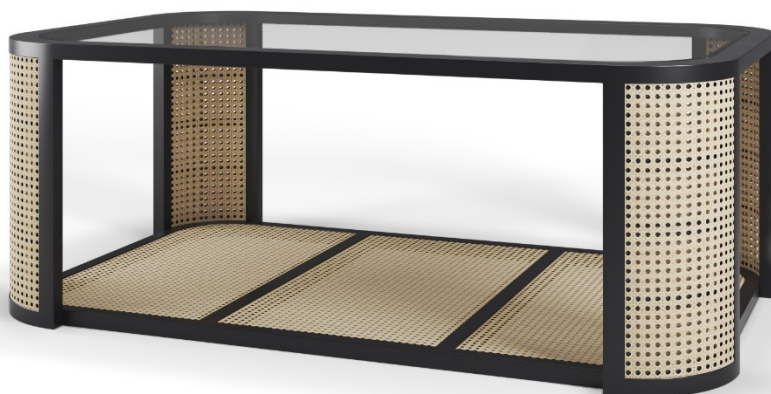

MAGGIE CRUZ
HOME

Colors

-  BLACK IRON
-  BULL'S EYE RED
-  CHEATING HEART
-  CITRON
-  CORAL DUST
-  CORAL GABLES
-  NEWBURYPORT BLUE
-  OCEAN AIR
-  SIMPLY WHITE
-  SUMMER MIST
-  TURQUOISE MIST
-  CUSTOM COLOR

Black Iron

LOLA COFFEE TABLE

38" w x 36" d x 18" h

Lola is a showgirl with a cane bodice that will have you doing the Merengue and Cha-Cha-Cha and saying Ooooh-la-la.

The color indicated is shown in a satin painted finish with natural cane & glass top

Available in our standard paint colors, oak finishes or a custom color & custom size at an additional cost.