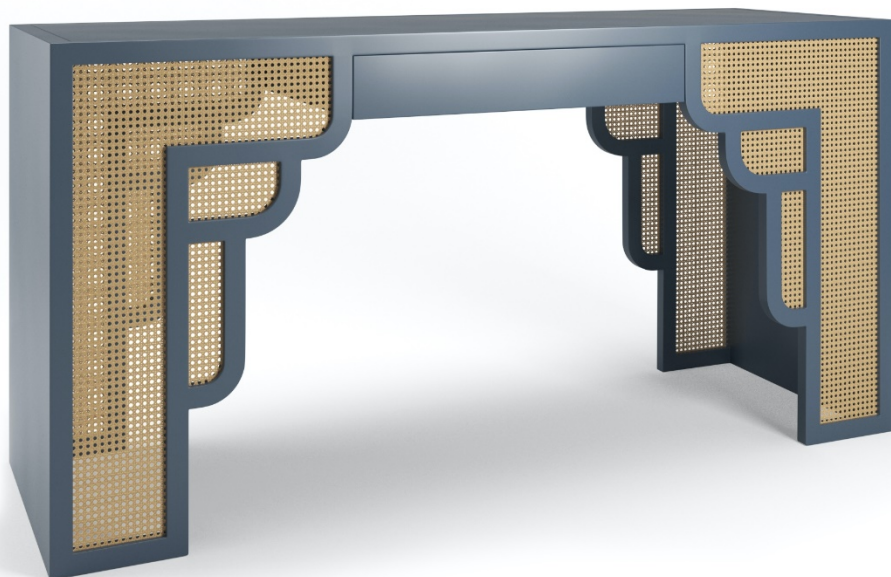

MAGGIE CRUZ
HOME

Colors

-  BLACK IRON
-  BULL'S EYE RED
-  CHEATING HEART
-  CITRON
-  CORAL DUST
-  CORAL GABLES
-  NEWBURYPORT BLUE
-  OCEAN AIR
-  SIMPLY WHITE
-  SUMMER MIST
-  TURQUOISE MIST
-  CUSTOM COLOR

Newburyport Blue

HABANERA

60" w x 20" d x 30" h

Fusing traditional Hollywood glamour with old Havana spirit, the habanera desk boasts a beautiful, curved frame with an art deco sensibility. Caned panels lend an antique feel that contrast nicely against her bold and sophisticated frame, complete with a discreet pencil drawer to keep her looking tidy.

The color indicated is shown in a satin painted finish with natural cane.

Available in our standard paint finishes or a custom color at an additional cost.