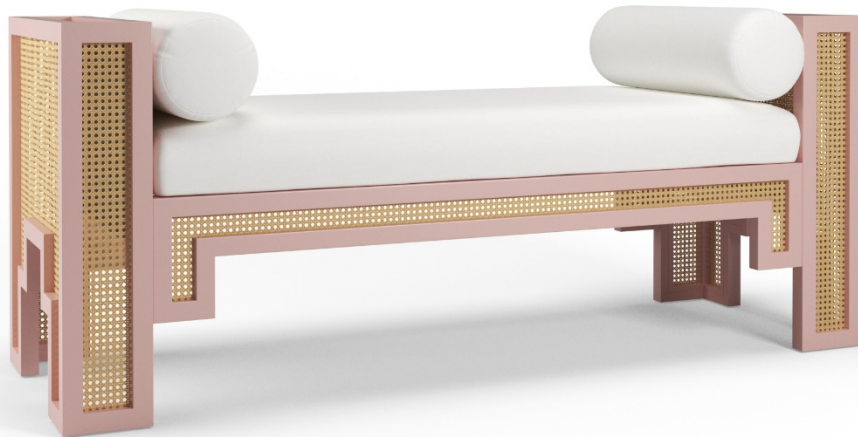

MAGGIE CRUZ  
HOME

### Colors

-  BLACK IRON
-  BULL'S EYE RED
-  CHEATING HEART
-  CITRON
-  CORAL DUST
-  CORAL GABLES
-  NEWBURYPORT BLUE
-  OCEAN AIR
-  SIMPLY WHITE
-  SUMMER MIST
-  TURQUOISE MIST
-  CUSTOM COLOR

### Fabrics

-  OPTIC WHITE LINEN
-  OYSTER LINEN
-  COM

Coral Dust

## ALEXANDRA BENCH

60" w x 20" d x 24" h

Seat height 18"

The color indicated is shown in satin painted finish with natural cane on the frame, upholstered in optic white linen.

Available in our standard paint finishes or a custom color at an additional cost. Available in 100% Belgium 100% Belgium linen fabrics, COM or COL