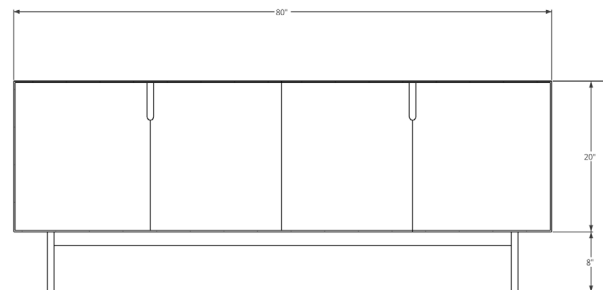

TOP VIEW

FRONT ELEVATION

326 NORTH LA BREA AVENUE  
LOS ANGELES, CALIFORNIA 90036

323.424.7743  
[WWW.CROFTHOUSE.COM](http://WWW.CROFTHOUSE.COM)

CROFT  
HOUSE