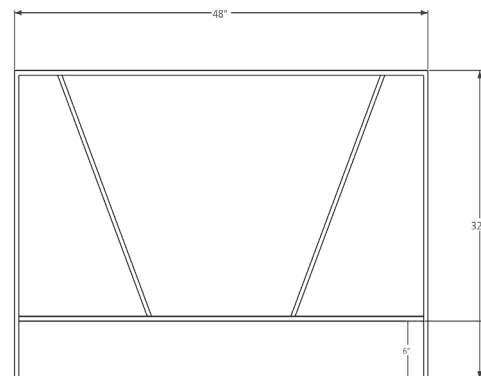

# SIERRA CONSOLE

SHOWN IN OAK, OIL

CONSOLE 48"W + 15"D + 32"H 50LBS

INDUSTRIAL STEEL + CLEAR POLY FINISH  
OILED OAK INSET

//DIMENSIONS + FINISHES CUSTOMIZABLE

*price may increase for material/finish change*

*for more information please contact our design team at [info@crofthouse.com](mailto:info@crofthouse.com)*

TOP VIEW

FRONT ELEVATION

326 NORTH LA BREA AVENUE  
LOS ANGELES, CALIFORNIA 90036

323.424.7743  
[WWW.CROFTHOUSE.COM](http://WWW.CROFTHOUSE.COM)