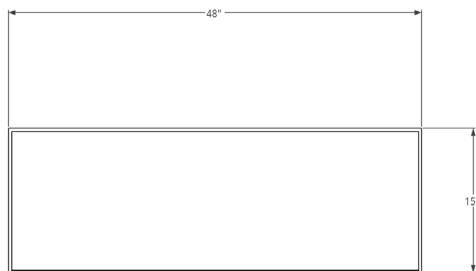

SIERRA CONSOLE

CONSOLE 48"W + 15"D + 32"H 50LBS

INDUSTRIAL STEEL + CLEAR POLY FINISH
OILED OAK INSET

//DIMENSIONS + FINISHES CUSTOMIZABLE

price may increase for material/finish change

for more information please contact our design team at info@crofthouse.com

TOP VIEW

326 NORTH LA BREA AVENUE
LOS ANGELES, CALIFORNIA 90036

323.424.7743
WWW.CROFTHOUSE.COM

**CROFT
HOUSE**