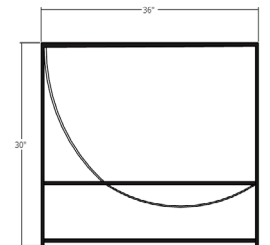

STANDARD ARMS

326 NORTH LA BREA AVENUE
LOS ANGELES, CALIFORNIA 90036

323.424.7743
WWW.CROFTHOUSE.COM

**CROFT
HOUSE**