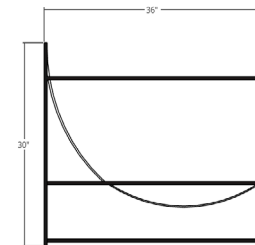

SIERRA CHAIR

STANDARD	36"W + 36"D + 30"H	45LBS
NARROW	30"W + 36"D + 28"H	45LBS
OTTOMAN	30-36"W + 10"D + 15"H	45LBS

INDUSTRIAL STEEL FRAME + CLEAR POLY FINISH
DOWN FILL
PERFORMANCE FABRIC + JUTE STRAPS

FINISHES CUSTOMIZABLE

price may increase for material/finish change

for more information please contact our design team at info@crofthouse.com

LOW ARMS

326 NORTH LA BREA AVENUE
LOS ANGELES, CALIFORNIA 90036

323.424.7743
WWW.CROFTHOUSE.COM

**CROFT
HOUSE**