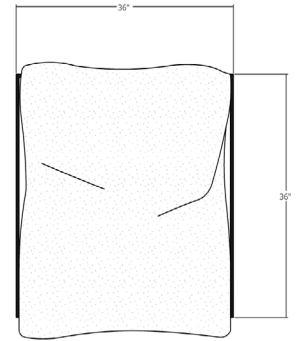

SIERRA CHAIR

STANDARD	36"W + 36"D + 30"H	45LBS
NARROW	30"W + 36"D + 28"H	45LBS
OTTOMAN	30-36"W + 10"D + 15"H	45LBS

INDUSTRIAL STEEL FRAME + CLEAR POLY FINISH
DOWN FILL
PERFORMANCE FABRIC + JUTE STRAPS

FINISHES CUSTOMIZABLE

price may increase for material/finish change

for more information please contact our design team at info@crofthouse.com

STANDARD

326 NORTH LA BREA AVENUE
LOS ANGELES, CALIFORNIA 90036

323.424.7743
WWW.CROFTHOUSE.COM

**CROFT
HOUSE**