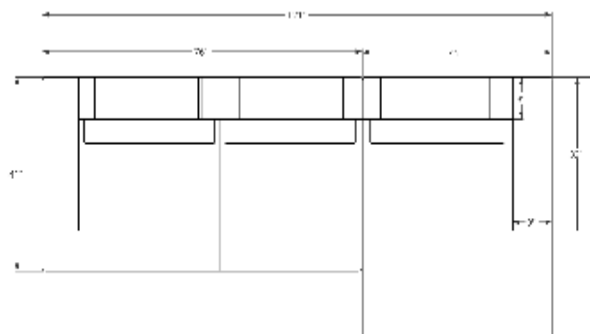

RAF ORIENTATION

326 NORTH LA BREA AVENUE
LOS ANGELES, CALIFORNIA 90036

323.424.7743
WWW.CROFTHOUSE.COM

**CROFT
HOUSE**