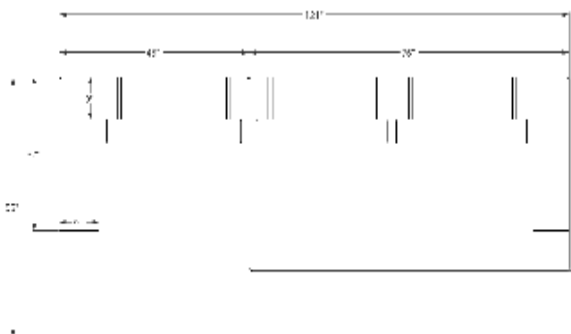

LAF ORIENTATION