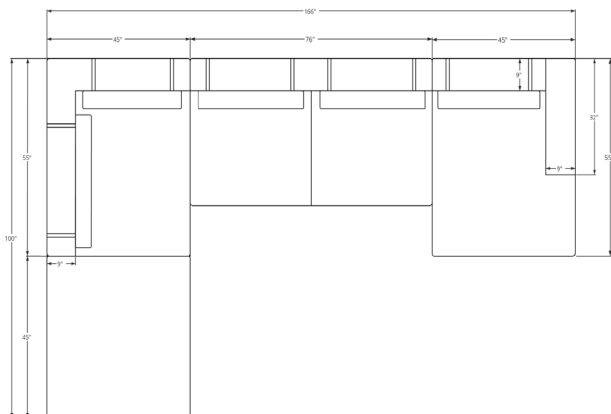

RIVERA SOFA SECTIONAL (FOUR PIECE)

SHOWN IN EGGHELL PAIRED WITH TULA COFFEE TABLE IN OAK, CORNSILK

SOFA SECTIONAL	76"W + 41"D + 31"H	190LBS
CHAISE	45"W + 55"D + 31"H	150LBS
CORNER	45"W + 55"D + 31"H	170LBS
OTTOMAN	45"W + 45"D + 31"H	75LBS

for more information please contact our design team at info@crofthouse.com

FABRIC ALTERNATIVES:

SLATE

EGGSHELL

SNOW

SAND

TOP VIEW

PROFILE