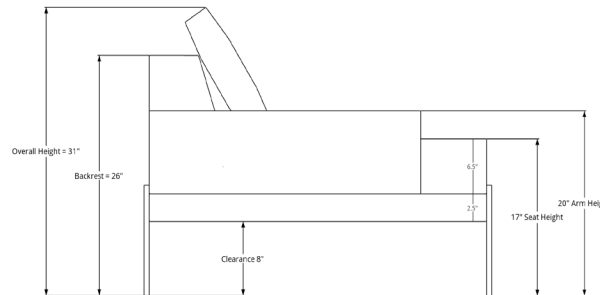

for more information please contact our design team at info@crofthouse.com

FABRIC ALTERNATIVES:

SLATE

EGGSHELL

SNOW

SAND

TOP VIEW

PROFILE