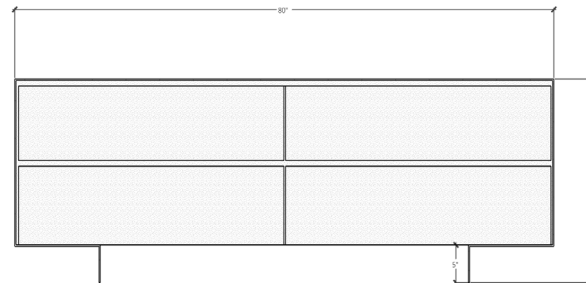

RAILCAR DRESSER

SHOWN IN RUSTY RED PATINA WITH ROUND CHAMBERS MIRROR IN 60" DIA

DRESSER

80"L + 20"W + 27"H

430LBS

INDUSTRIAL STEEL CASING + PATINA FINISH
RECLAIMED DOUGLAS FIR + WAX FINISH
BIRCH INTERIOR

//DIMENSIONS + FINISHES CUSTOMIZABLE

price may increase for material/finish change

for more information please contact our design team at info@crofthouse.com

PATINA ALTERNATIVES:

ANTIQUE
BRONZE

BLACK

RUSTY
RED

TOP VIEW

FRONT ELEVATION