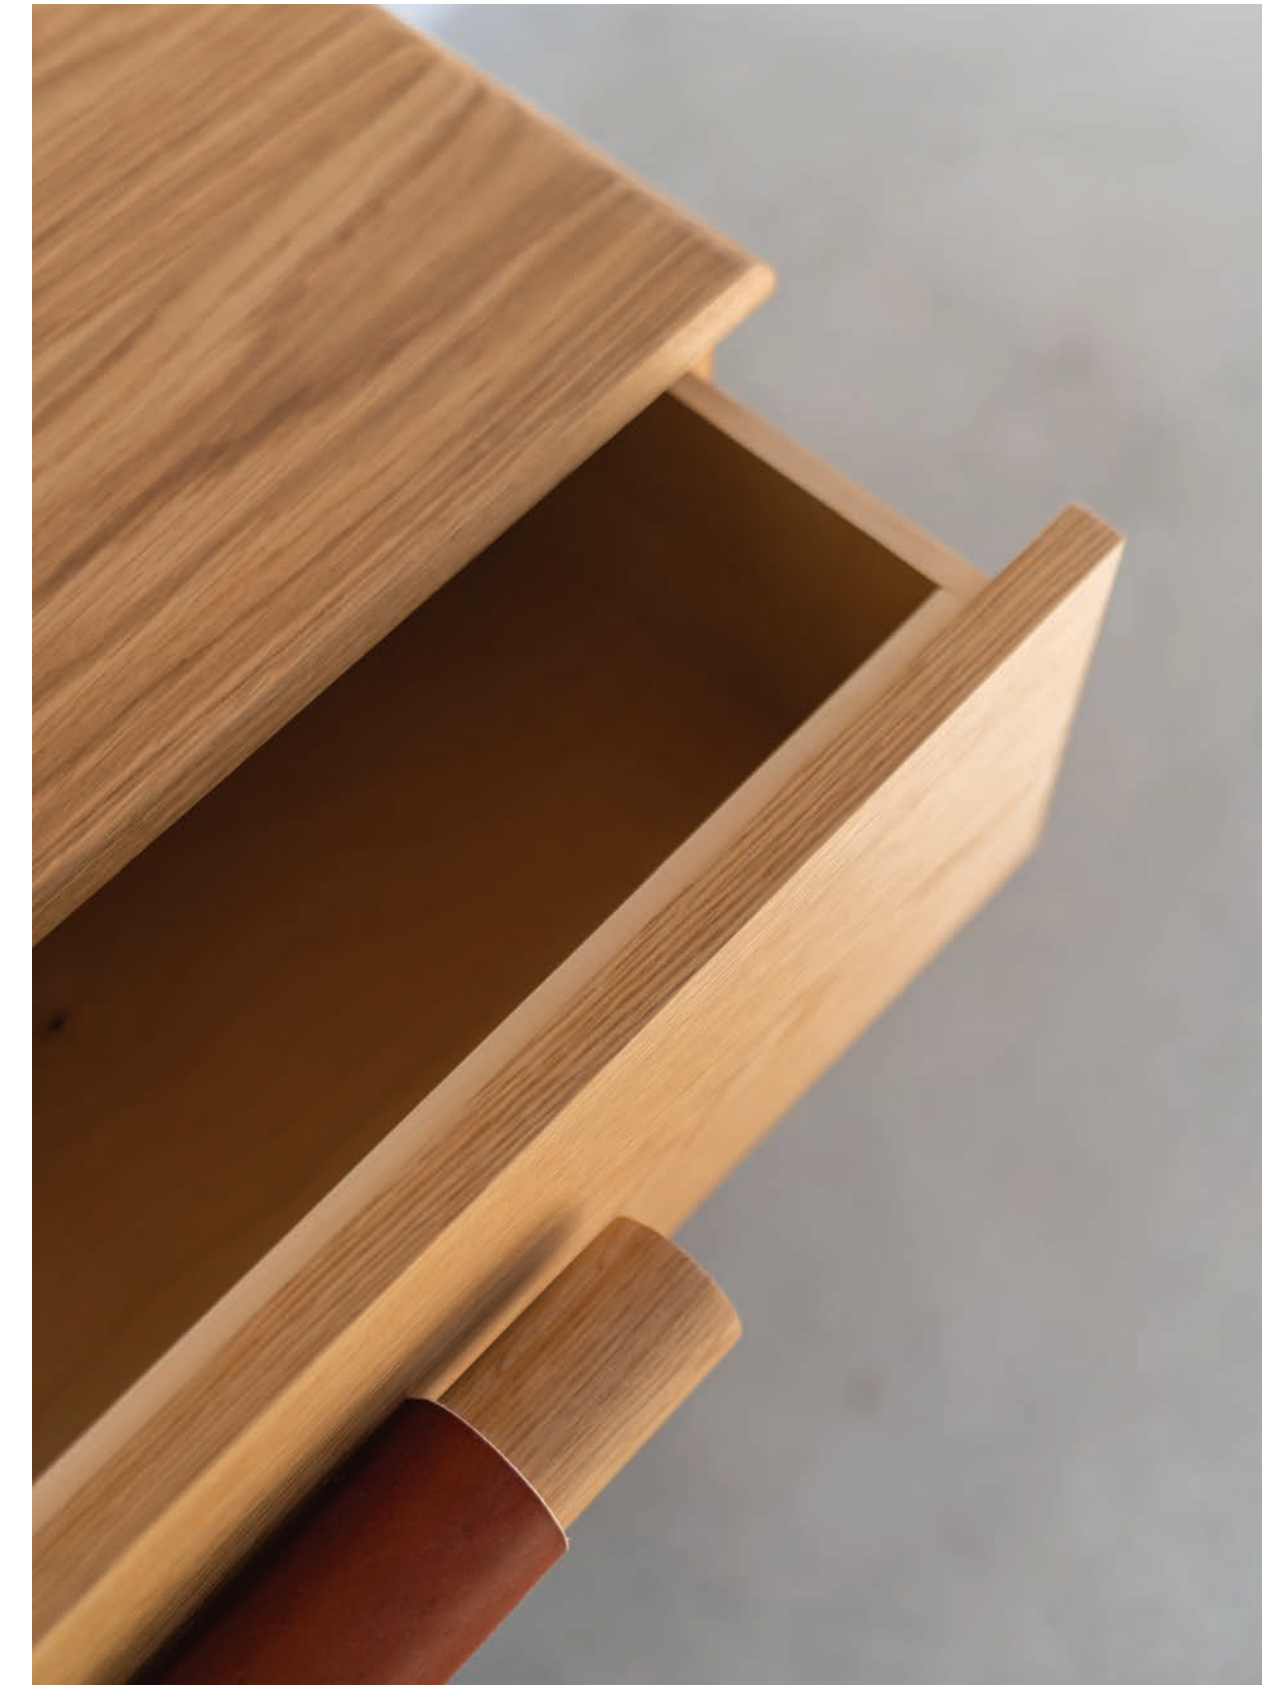

THE REYES

THE REYES DINING TABLE

styled with
THE LATIGO DINING CHAIRS in chestnut

shown in oak // smoke
+ CH chestnut leather

THE REYES CONSOLE

shown in walnut // charcoal
+ CH chestnut leather

shown in oak // pure +
CH chestnut leather

THE REYES BENCH

THE REYES WALL MIRROR

shown in CH chestnut leather

THE REYES DRESSER

shown in oak // pure
+ CH chestnut leather

THE NIMA

THE NIMA CHEST

styled with
THE REYES BENCH