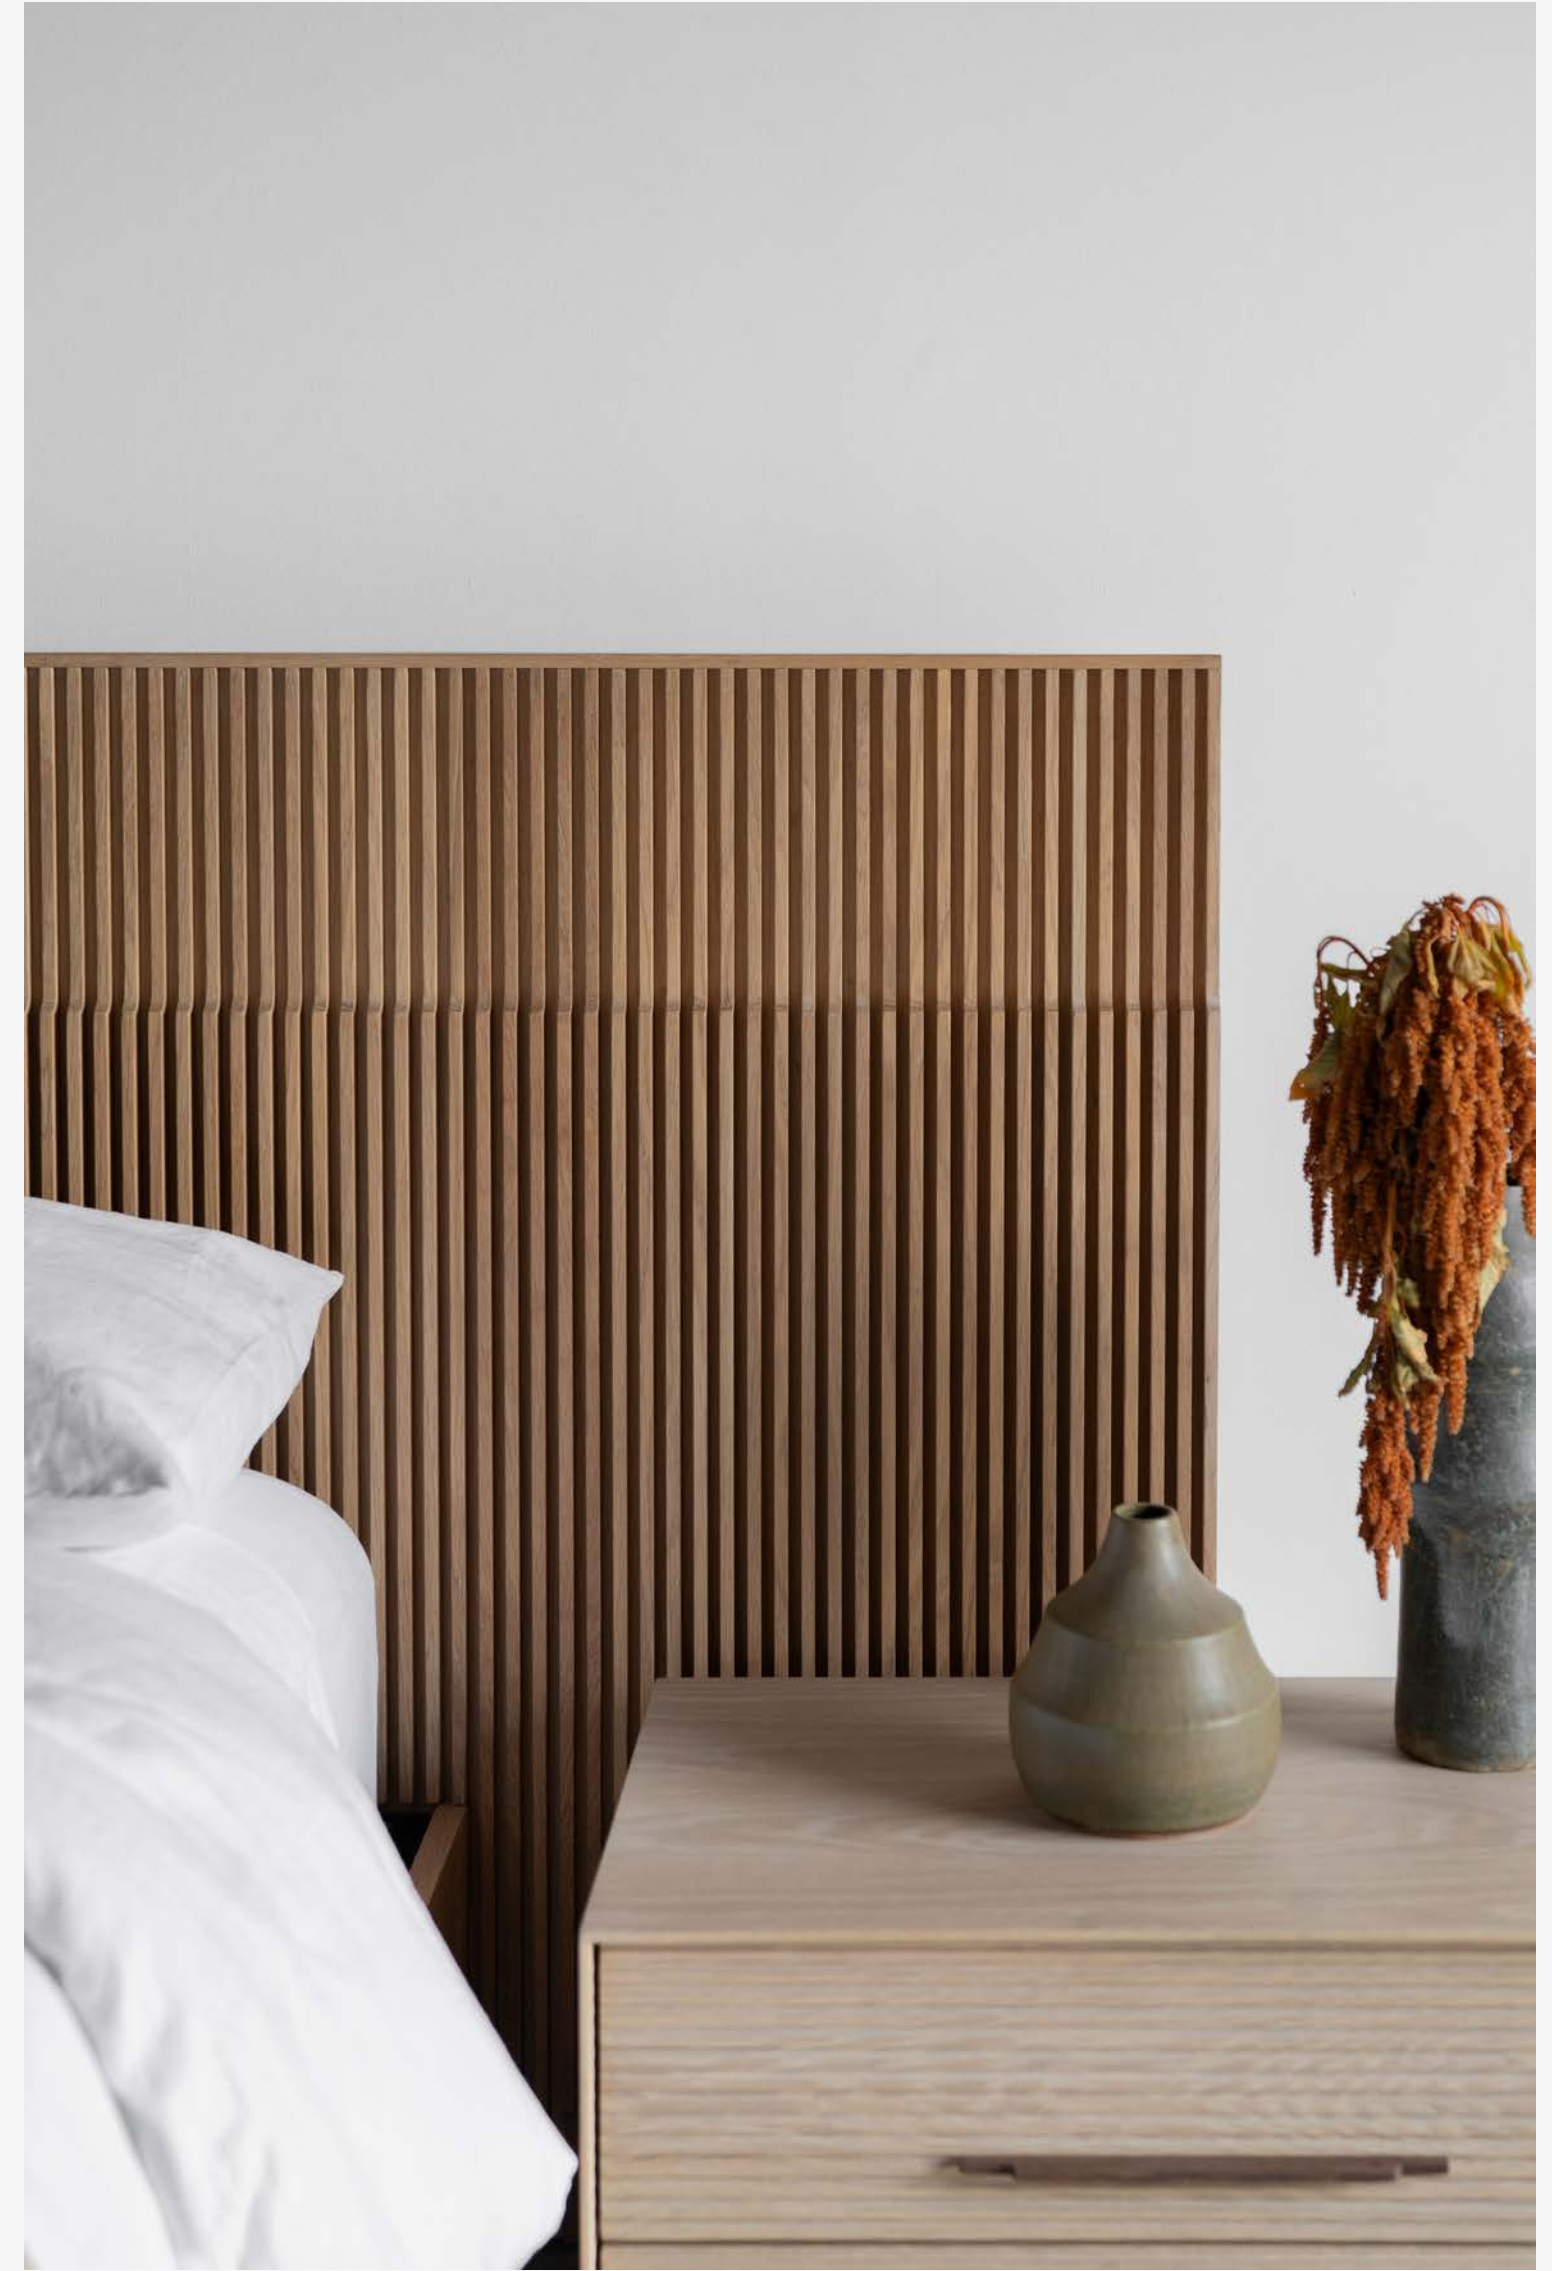

CROFT HOUSE

VOLUME VII

// showcasing the aesthetically pleasing and calming effect of balance between dimension and visual organization

THE BALDWIN EDIT

THE BALDWIN
wall mirror + credenza

THE BALDWIN CREDNEZA
shown in oak smoke with walnut + oak handles

THE BALDWIN WALL MIRROR
shown in oak pure

THE BALDWIN
bed + nightstand

THE BALDWIN BED
shown in oak smoke

THE BALDWIN NIGHTSTAND
shown in oak smoke with walnut handles

OWNED MANUFACTURING
made in-house in Los Angeles