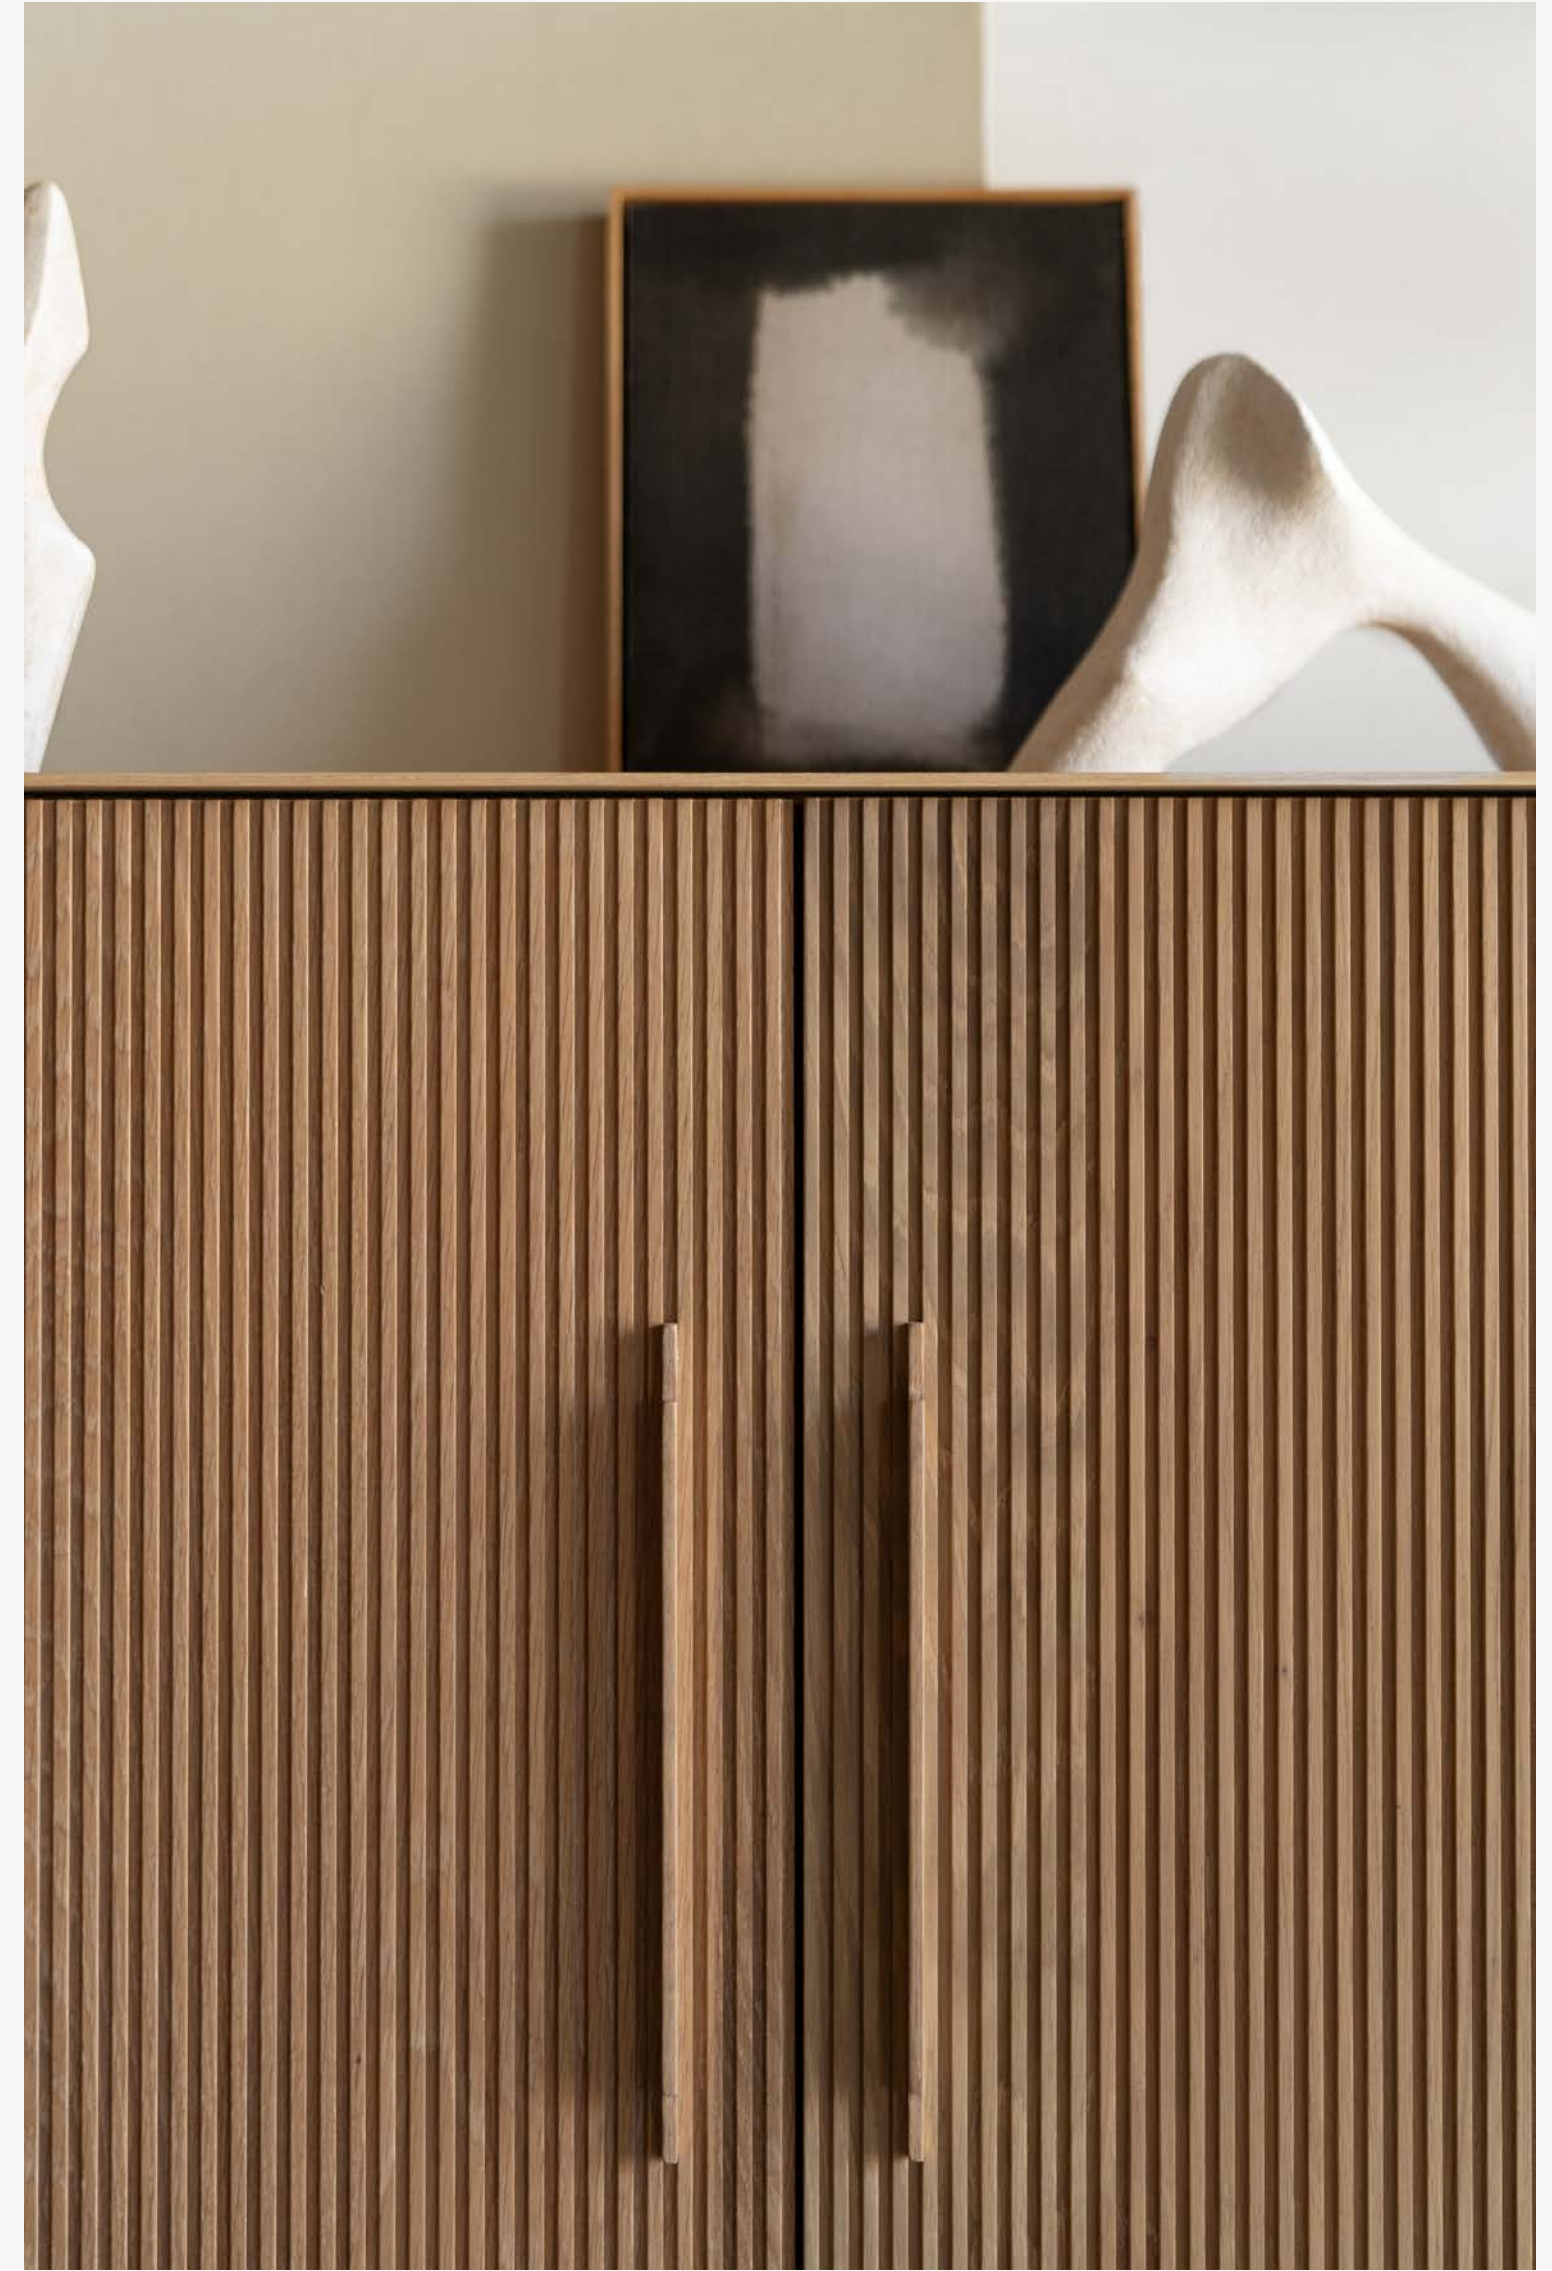

CROFT HOUSE

VOLUME VII

// showcasing the aesthetically pleasing and calming effect of balance between dimension and visual organization

THE BALDWIN EDIT

THE BALDWIN
wall mirror + credenza

THE BALDWIN CREDNEZA
shown in oak smoke with walnut + oak handles

THE BALDWIN WALL MIRROR
shown in oak pure

THE BALDWIN
bed + nightstand

THE BALDWIN BED
shown in oak smoke

THE BALDWIN NIGHTSTAND
shown in oak smoke with walnut handles

OWNED MANUFACTURING
made in-house in Los Angeles