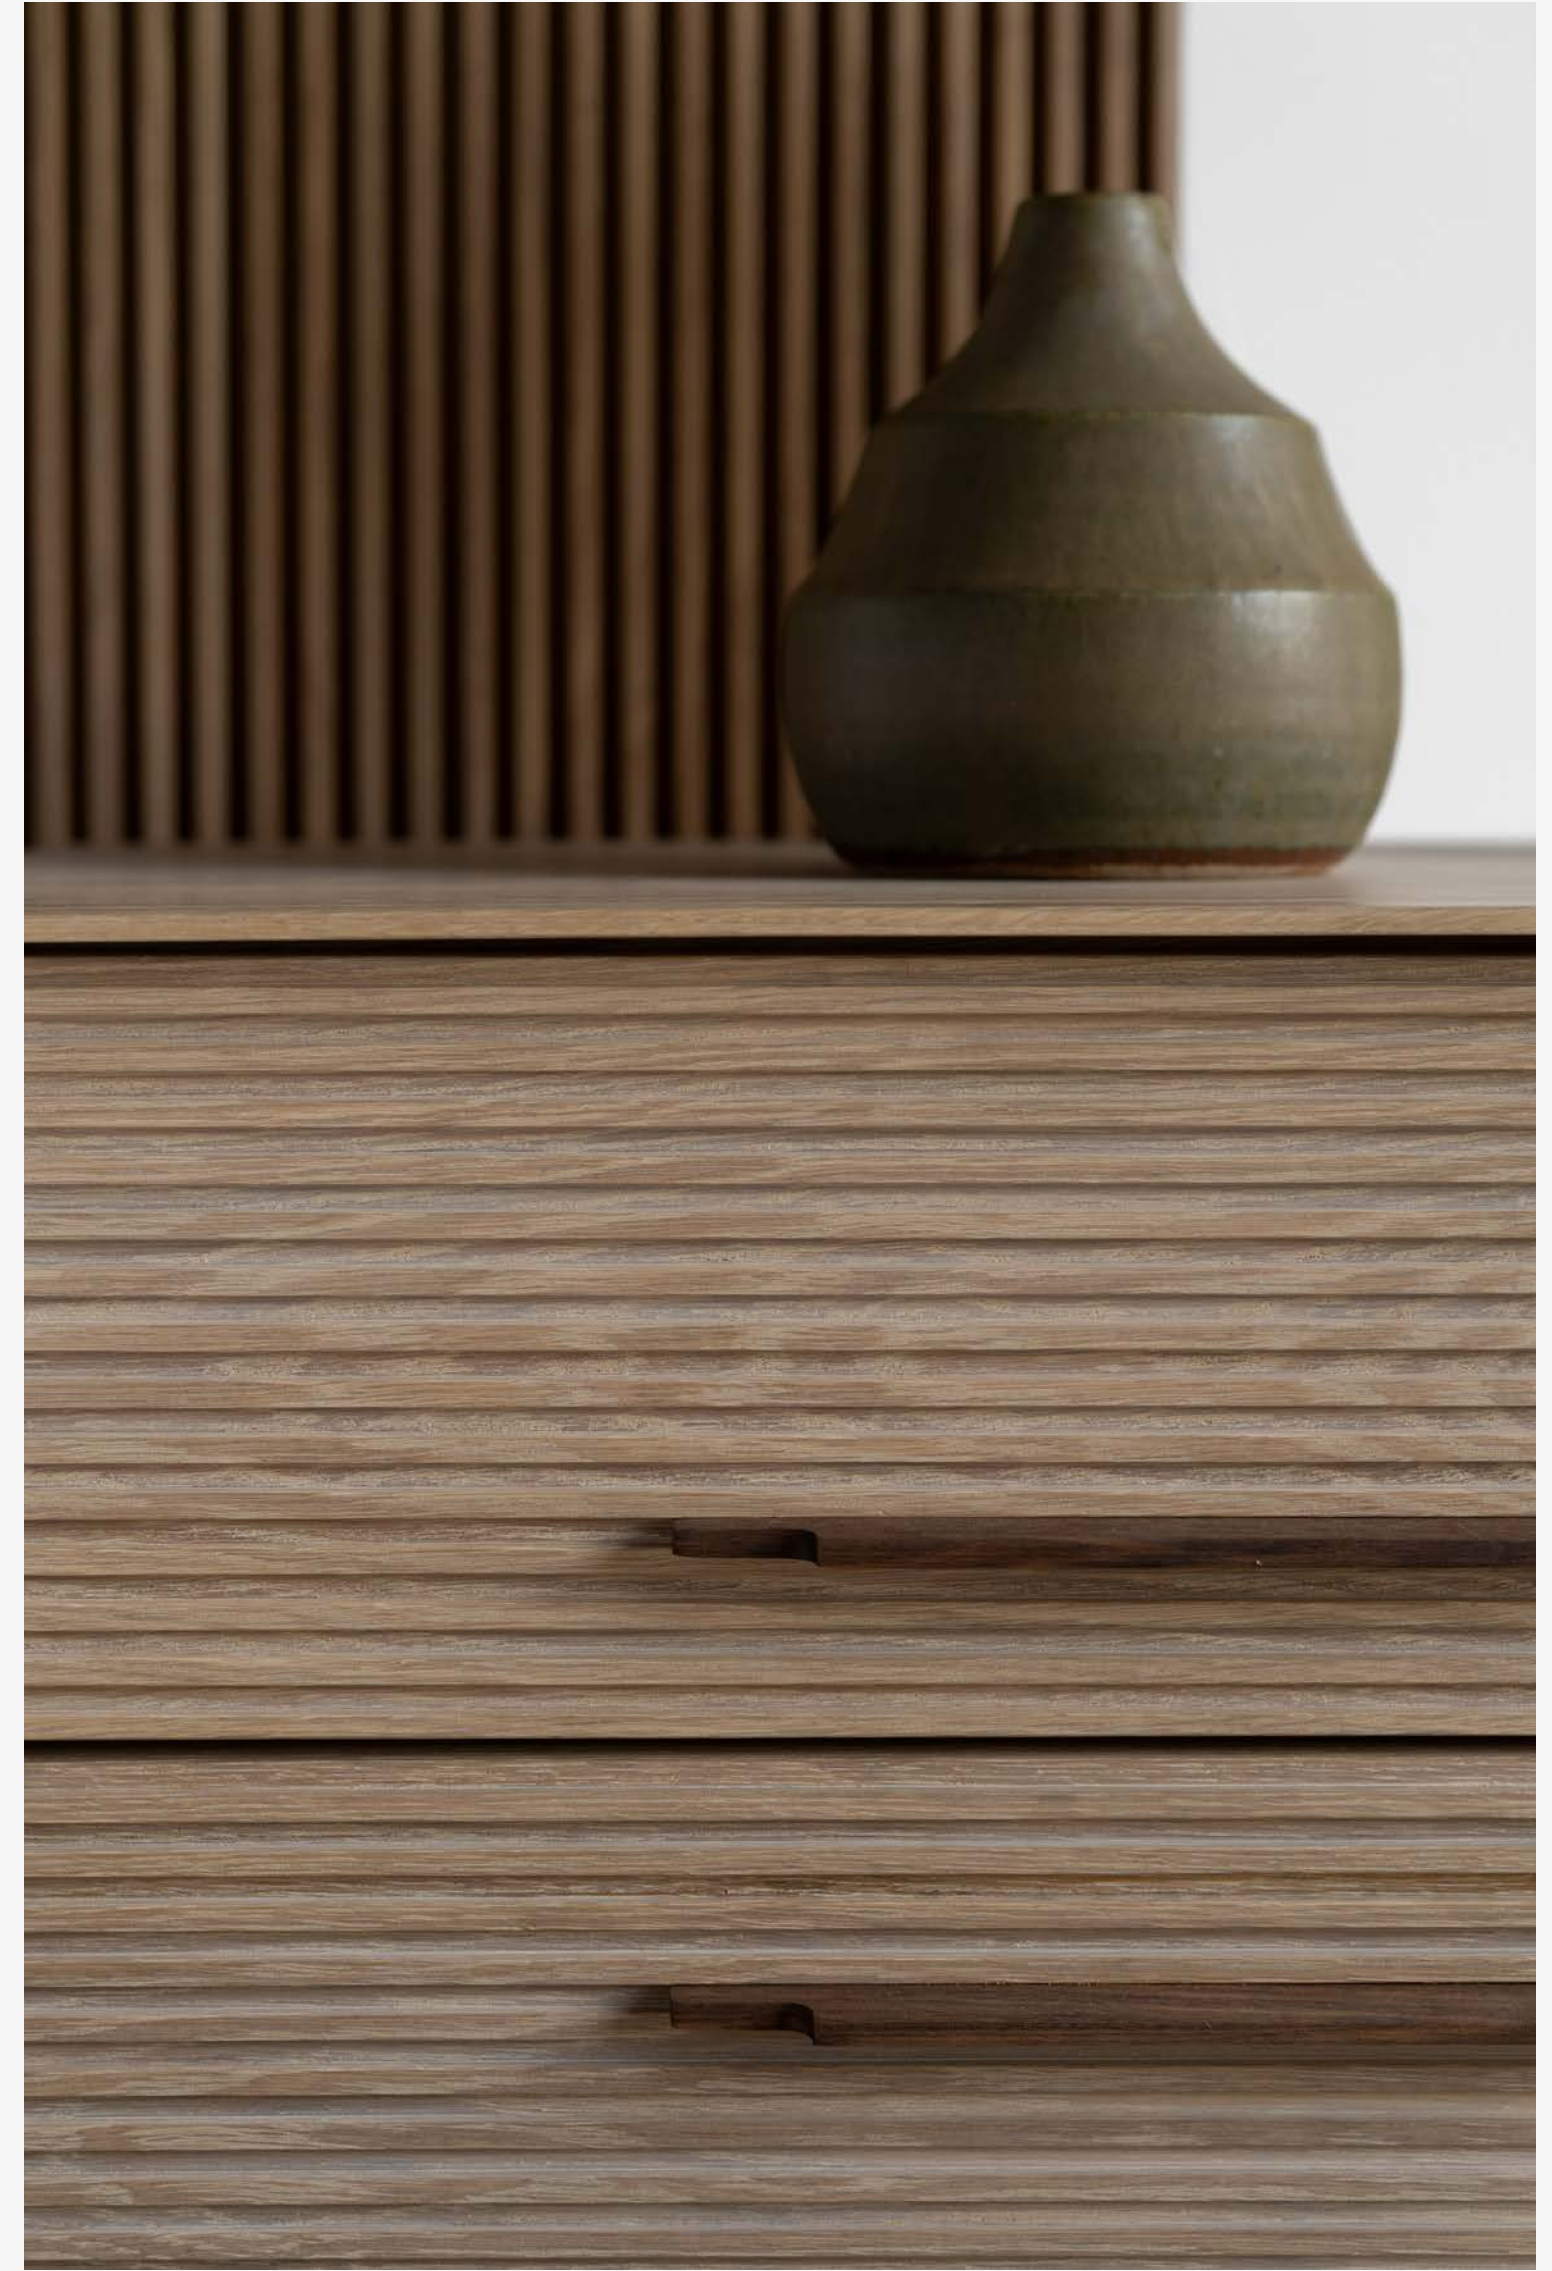

CROFT HOUSE

VOLUME VII

// showcasing the aesthetically pleasing and calming effect of balance between dimension and visual organization

THE BALDWIN EDIT

THE BALDWIN
wall mirror + credenza

THE BALDWIN CREDNEZA
shown in oak smoke with walnut + oak handles

THE BALDWIN WALL MIRROR
shown in oak pure

THE BALDWIN
bed + nightstand

THE BALDWIN BED
shown in oak smoke

THE BALDWIN NIGHTSTAND
shown in oak smoke with walnut handles

OWNED MANUFACTURING
made in-house in Los Angeles