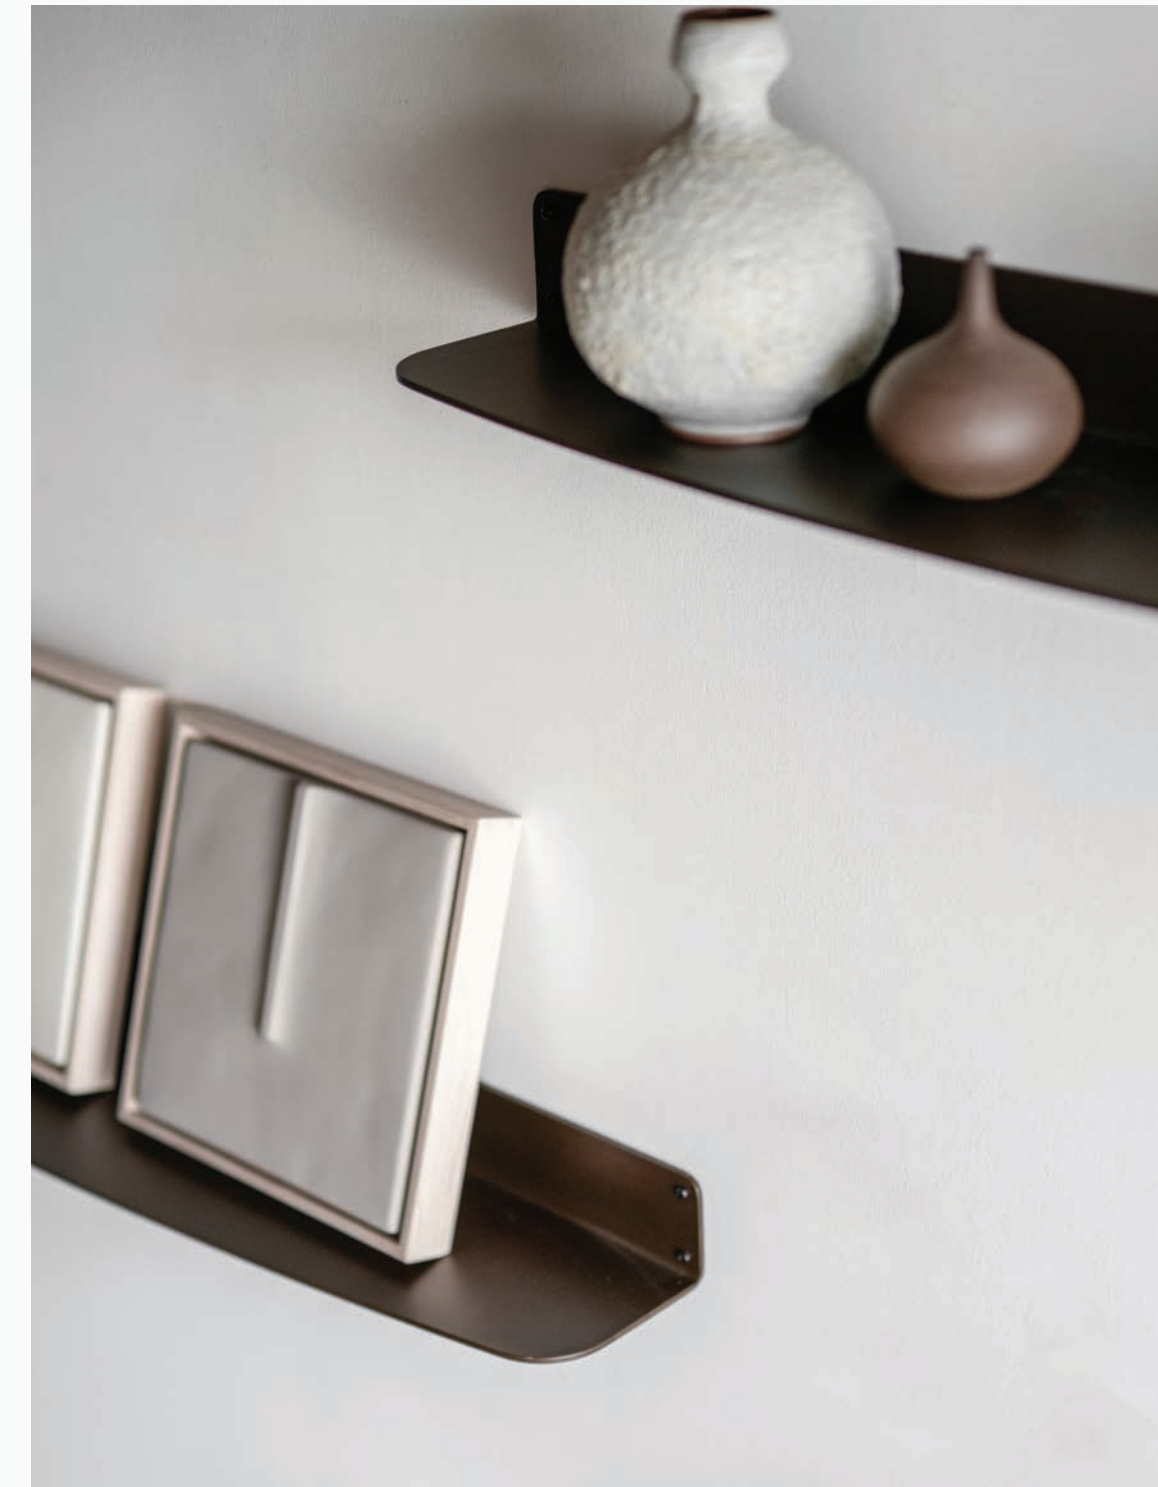

CROFT HOUSE

VOLUME III

// inspired by the art of
intentional living + renewed
energy of the season

THE SPRING EDIT

THE NOAH

THE NOAH SHELVES

shown in antique bronze patina

THE MIRA

shown in
CALACATTA VIOLA

THE MIRA COFFEE TABLE
shown in maple, hybrid white

THE NOAH

THE NOAH PEDESTALS
shown in ivory powder coat

THE ALMA

THE NOAH PEDESTALS
shown in ivory powder coat

THE ALMA SOFA
shown in cappuccino

THE PALMAS COFFEE TABLE
shown in rusty red patina

THE ALMA SOFA
// chestnut leather,
removable arm detail

maple, hybrid white touches

THE CARTER

THE CARTER ARMOIRE
shown in oak pure with
french vanilla leather