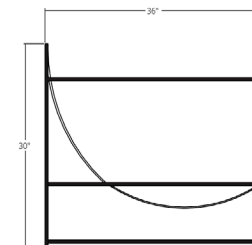

LEATHER SIERRA CHAIR

STANDARD	36"W + 36"D + 30"H	65LBS
NARROW	30"W + 36"D + 28"H	65LBS
OTTOMAN	30-36"W + 10"D + 15"H	65LBS

INDUSTRIAL STEEL FRAME + CLEAR POLY FINISH
DOWN FILL
NATURAL LEATHER + JUTE STRAPS

FINISHES CUSTOMIZABLE

price may increase for material/finish change

for more information please contact our design team at info@crofthouse.com

LOW ARMS

326 NORTH LA BREA AVENUE
LOS ANGELES, CALIFORNIA 90036

323.424.7743
WWW.CROFTHOUSE.COM

**CROFT
HOUSE**