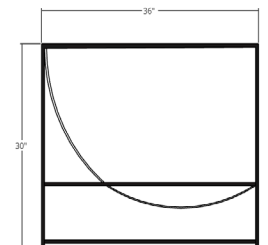

STANDARD ARMS

326 NORTH LA BREA AVENUE
LOS ANGELES, CALIFORNIA 90036

323.424.7743
WWW.CROFTHOUSE.COM

**CROFT
HOUSE**