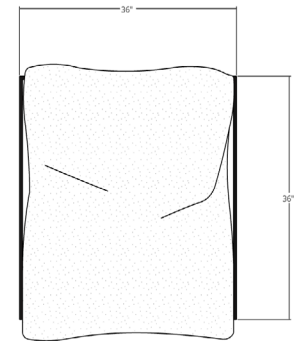

LEATHER SIERRA CHAIR

STANDARD	36"W + 36"D + 30"H	65LBS
NARROW	30"W + 36"D + 28"H	65LBS
OTTOMAN	30-36"W + 10"D + 15"H	65LBS

INDUSTRIAL STEEL FRAME + CLEAR POLY FINISH
DOWN FILL
NATURAL LEATHER + JUTE STRAPS

FINISHES CUSTOMIZABLE

price may increase for material/finish change

for more information please contact our design team at info@crofthouse.com

STANDARD

326 NORTH LA BREA AVENUE
LOS ANGELES, CALIFORNIA 90036

323.424.7743
WWW.CROFTHOUSE.COM

**CROFT
HOUSE**