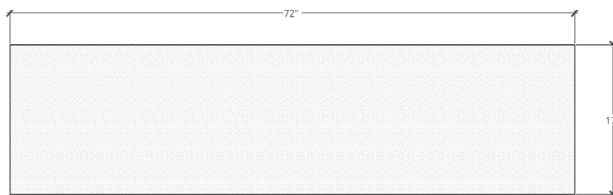

LATIGO CONSOLE

CONSOLE

72"L + 16"W + 27"H

220LBS

INDUSTRIAL STEEL CASING + POWDER COATED FINISH
LEATHER

//DIMENSIONS + FINISHES CUSTOMIZABLE

price may increase for material/finish change

for more information please contact our design team at info@crofthouse.com

STANDARD POWDER COAT ALTERNATIVES:

BLACK

BRICK

IVORY

LEATHER ALTERNATIVES:

BLACK

BROWN

CHESTNUT

TAN

TOP VIEW

FRONT ELEVATION

326 NORTH LA BREA AVENUE
LOS ANGELES, CALIFORNIA 90036

323.424.7743
WWW.CROFTHOUSE.COM

**CROFT
HOUSE**