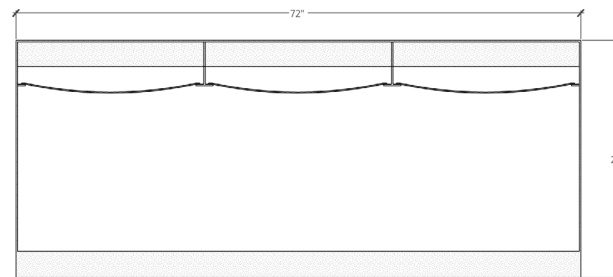

CHESTNUT

TAN

TOP VIEW

FRONT ELEVATION

326 NORTH LA BREA AVENUE
LOS ANGELES, CALIFORNIA 90036

323.424.7743
WWW.CROFTHOUSE.COM

**CROFT
HOUSE**