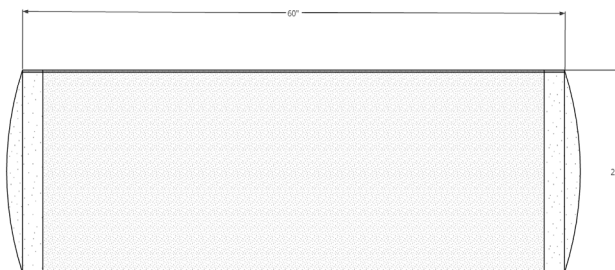

LATIGO BENCH - PATINA

SHOWN IN ANTIQUE BRONZE PATINA + CHESTNUT LEATHER PAIRED WITH BRONSON MIRROR IN 45" DIA

BENCH

60"L + 20"W + 20"H

150LBS

INDUSTRIAL STEEL CASING + PATINA FINISH
LEATHER

//DIMENSIONS + FINISHES CUSTOMIZABLE

BROWN

CHESTNUT

TAN

TOP VIEW

FRONT ELEVATION

326 NORTH LA BREA AVENUE
LOS ANGELES, CALIFORNIA 90036

323.424.7743
WWW.CROFTHOUSE.COM

**CROFT
HOUSE**