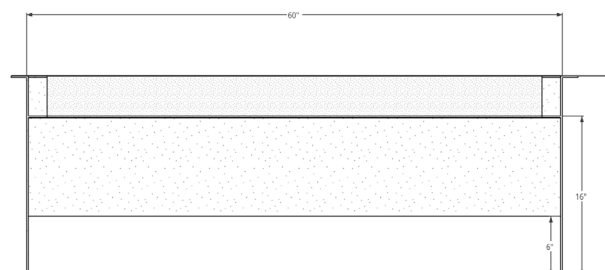

LATIGO BENCH - PATINA

SHOWN IN ANTIQUE BRONZE PATINA + CHESTNUT LEATHER PAIRED WITH BRONSON MIRROR IN 45" DIA

BENCH

60"L + 20"W + 20"H

150LBS

INDUSTRIAL STEEL CASING + PATINA FINISH
LEATHER

//DIMENSIONS + FINISHES CUSTOMIZABLE

BROWN

CHESTNUT

TAN

TOP VIEW

FRONT ELEVATION

326 NORTH LA BREA AVENUE
LOS ANGELES, CALIFORNIA 90036

323.424.7743
WWW.CROFTHOUSE.COM

**CROFT
HOUSE**