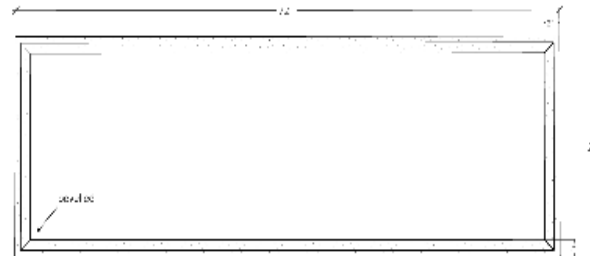

326 NORTH LA BREA AVENUE
LOS ANGELES, CALIFORNIA 90036

323.424.7743
WWW.CROFTHOUSE.COM

**CROFT
HOUSE**