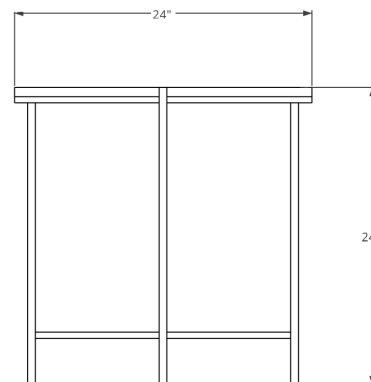

GRANADA SIDE TABLE

SHOWN IN CARRARA PAIRED WITH SIERRA CHAIR

SIDE TABLE

24" DIA + 24" H

120LBS

INDUSTRIAL STEEL BASE + POWDER COAT FINISH
HONED MARBLE TOP

// DIMENSIONS + FINISHES CUSTOMIZABLE

price may increase for material/finish change

TOP VIEW

FRONT ELEVATION

326 NORTH LA BREA AVENUE
LOS ANGELES, CALIFORNIA 90036

323.424.7743
WWW.CROFTHOUSE.COM

**CROFT
HOUSE**