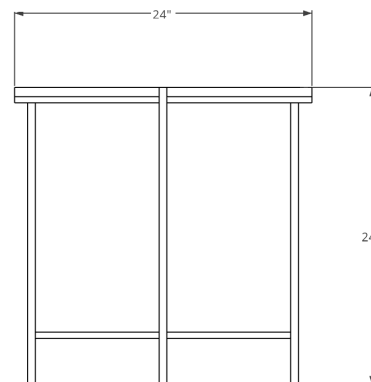

FRONT ELEVATION