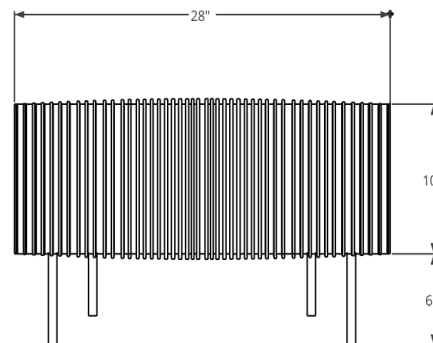

//DIMENSIONS + FINISHES CUSTOMIZABLE

price may increase for material/finish change

for more information please contact our design team at info@crofthouse.com

TOP VIEW

ELEVATION

326 NORTH LA BREA AVENUE
LOS ANGELES, CALIFORNIA 90036