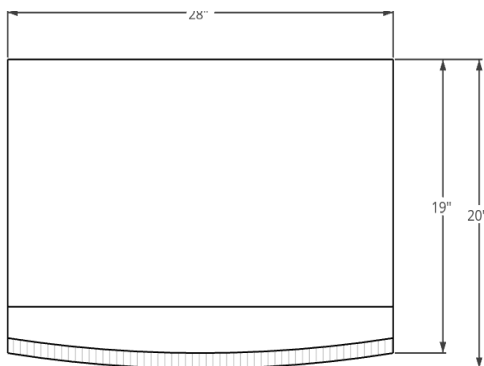

BROOKS NIGHTSTAND

SHOWN IN OILED OAK

NIGHTSTAND

28"L + 20"D + 16"H

90LBS

OILED OAK DOORS

BIRCH INTERIOR

INDUSTRIAL STEEL CASING + POLY FINISH

//DIMENSIONS + FINISHES CUSTOMIZABLE

price may increase for material/finish change

for more information please contact our design team at info@crofthouse.com

TOP VIEW

ELEVATION

326 NORTH LA BREA AVENUE
LOS ANGELES, CALIFORNIA 90036