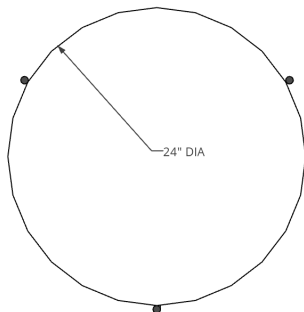

BRONZE AMANI SIDE TABLE

SHOWN IN BRONZE AMANI PAIRED WITH BRONSON SOFA

SIDE TABLE

24" DIA + 24" H

120LBS

INDUSTRIAL STEEL BASE + POWDER COAT FINISH
POLISHED MARBLE TOP

//DIMENSIONS + FINISHES CUSTOMIZABLE

price may increase for material/finish change

TOP VIEW

FRONT ELEVATION

326 NORTH LA BREA AVENUE
LOS ANGELES, CALIFORNIA 90036

323.424.7743
WWW.CROFTHOUSE.COM

**CROFT
HOUSE**