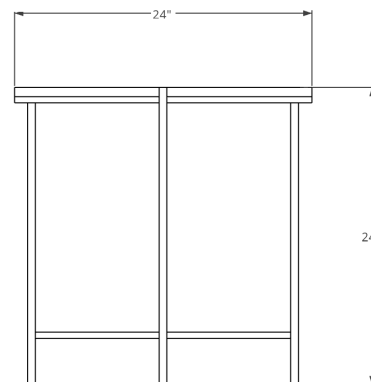

BRONZE AMANI SIDE TABLE

SHOWN IN BRONZE AMANI PAIRED WITH BRONSON SOFA

SIDE TABLE

24" DIA + 24" H

120LBS

INDUSTRIAL STEEL BASE + POWDER COAT FINISH
POLISHED MARBLE TOP

//DIMENSIONS + FINISHES CUSTOMIZABLE

price may increase for material/finish change

TOP VIEW

FRONT ELEVATION

326 NORTH LA BREA AVENUE
LOS ANGELES, CALIFORNIA 90036

323.424.7743
WWW.CROFTHOUSE.COM

**CROFT
HOUSE**