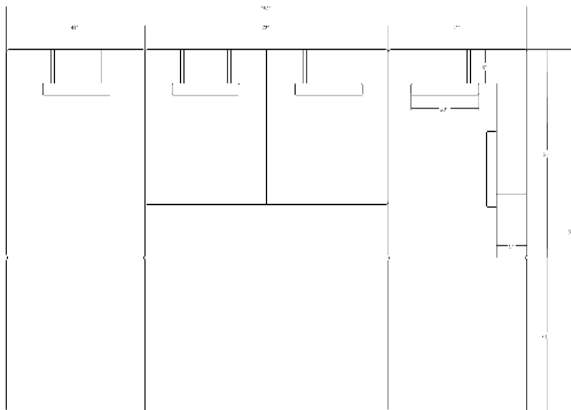

# BRONSON SOFA SECTIONAL

SHOWN IN SNOW PAIRED WITH PAROTA COFFEE TABLE

SOFA	72"W + 41"D + 35"H	190LBS
CHAISE	41"W + 55"D + 31"H	150LBS
CORNER	41"W + 55"D + 31"H	170LBS
OTTOMAN	41"W + 41"D + 31"H	75LBS

INDUSTRIAL STEEL FRAME + POWDER COAT FINISH  
 ALDER BASE  
 FOAM FILL  
 PERFORMANCE FABRIC + LEATHER ACCENTS

SLATE

EGGSHELL

SNOW

SAND

TOP VIEW

PROFILE

326 NORTH LA BREA AVENUE  
 LOS ANGELES, CALIFORNIA 90036

323.424.7743  
 WWW.CROFTHOUSE.COM