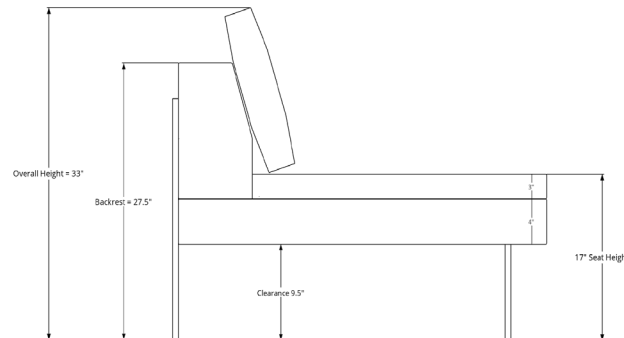

# BRONSON SOFA SECTIONAL

SHOWN IN SNOW PAIRED WITH PAROTA COFFEE TABLE

SOFA	72"W + 41"D + 35"H	190LBS
CHAISE	41"W + 55"D + 31"H	150LBS
CORNER	41"W + 55"D + 31"H	170LBS
OTTOMAN	41"W + 41"D + 31"H	75LBS

INDUSTRIAL STEEL FRAME + POWDER COAT FINISH  
 ALDER BASE  
 FOAM FILL  
 PERFORMANCE FABRIC + LEATHER ACCENTS

SLATE

EGGSHELL

SNOW

SAND

TOP VIEW

PROFILE

326 NORTH LA BREA AVENUE  
 LOS ANGELES, CALIFORNIA 90036

323.424.7743  
 WWW.CROFTHOUSE.COM