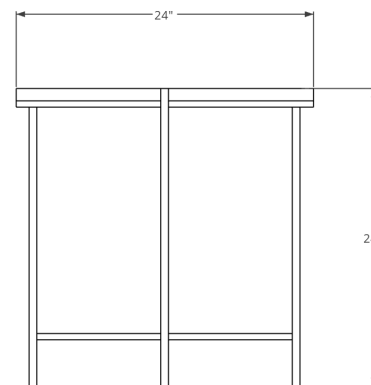

FRONT ELEVATION