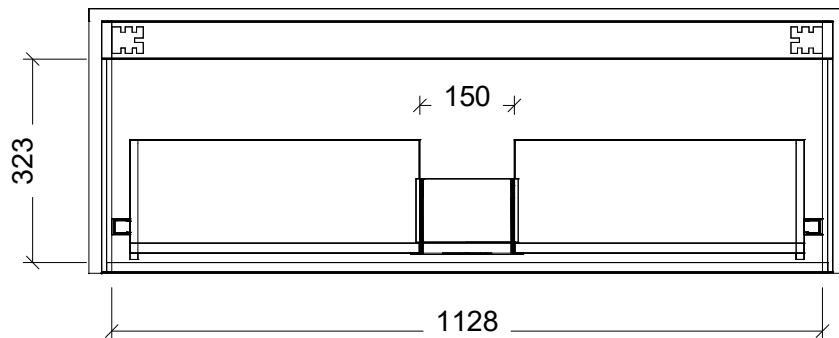

Range	Ainsworth
Mount	Wall Hung
Size	1200 Centre Bowl
SKU	AIN-VCO-1200-C-X-W

TOP DETAILS

Available Tops	1. SilkSurface 20mm
Top Notes	SilkSurface Surround

NOTES

Revision	01
Date	25/08/23

DIMENSIONS SHOWN ARE IN MILLIMETERS, ARE NOMINAL ONLY AND SUBJECT TO CHANGE AT ANY TIME.
DO NOT SCALE DRAWINGS.
INSTALLER TO CONFIRM ALL DIMENSIONS ON-SITE PRIOR TO INSTALL.
SIZE VARIATION (+/- 3%) IS TO BE EXPECTED ON CERAMIC TOPS.
E&OE.

Copyright ©

Timberline

22 Myrtle Drive, Armidale NSW 2350
www.timberline.com.au
02 6773 8500