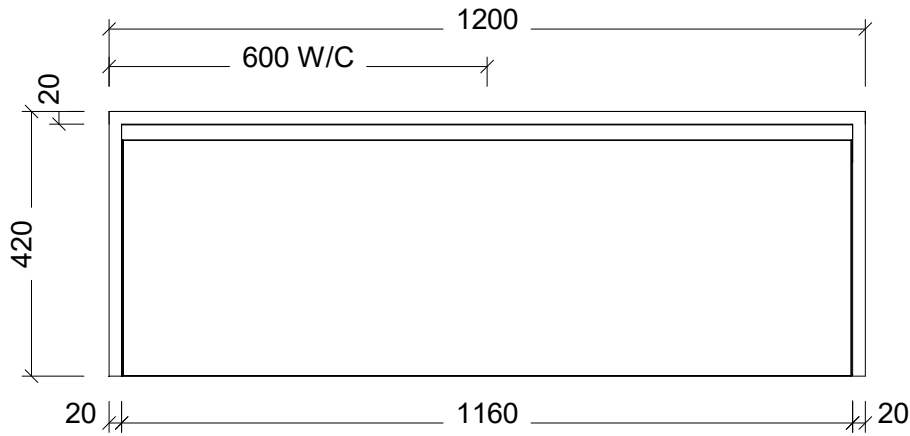

Range	Ainsworth
Mount	Wall Hung
Size	1200 Centre Bowl
SKU	AIN-VCO-1200-C-X-W

TOP DETAILS

Available Tops	1. SilkSurface 20mm
Top Notes	SilkSurface Surround

NOTES

Revision	01
Date	25/08/23

DIMENSIONS SHOWN ARE IN MILLIMETERS, ARE NOMINAL ONLY AND SUBJECT TO CHANGE AT ANY TIME.
DO NOT SCALE DRAWINGS.
INSTALLER TO CONFIRM ALL DIMENSIONS ON-SITE PRIOR TO INSTALL.
SIZE VARIATION (+/- 3%) IS TO BE EXPECTED ON CERAMIC TOPS.
E&OE.

Copyright ©

Timberline

22 Myrtle Drive, Armidale NSW 2350
www.timberline.com.au
02 6773 8500