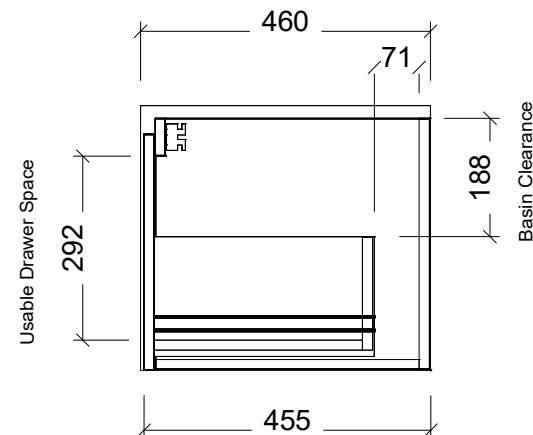

Range	Ainsworth
Mount	Wall Hung
Size	1200 Centre Bowl
SKU	AIN-VCO-1200-C-X-W

TOP DETAILS

Available Tops	1. SilkSurface 20mm
Top Notes	SilkSurface Surround

NOTES

Revision	01
Date	25/08/23

DIMENSIONS SHOWN ARE IN MILLIMETERS, ARE NOMINAL ONLY AND SUBJECT TO CHANGE AT ANY TIME.
DO NOT SCALE DRAWINGS.
INSTALLER TO CONFIRM ALL DIMENSIONS ON-SITE PRIOR TO INSTALL.
SIZE VARIATION (+/- 3%) IS TO BE EXPECTED ON CERAMIC TOPS.
E&OE.

Copyright ©

Timberline

22 Myrtle Drive, Armidale NSW 2350
www.timberline.com.au
02 6773 8500