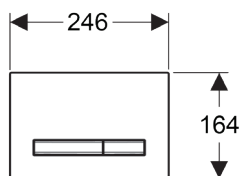

Red Gold
115.670.QB.2

Black Chrome
115.671.QD.2

Brass
115.672.QF.2

Geberit Pty Ltd
Unit 1, 13 Boundary Road
2152 Northmead NSW

T: +61 2 9889 7866
F: +61 2 9889 7855

www.geberit.com.au

Scan to view
full range