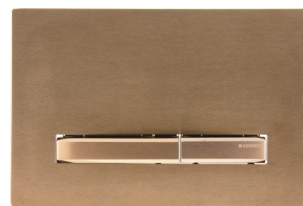

■ GEBERIT

SIGMA50 TONE-IN-TONE
**ARCHITECTURAL
ELEGANCE**

DESIGN
MEETS
FUNCTION

Slimline curved buttons and modern finishes that suit all individual bathroom styles.

SIGMA50 TONE-IN-TONE

ARCHITECTURAL ELEGANCE

Set the tone in your bathroom with the architecturally designed Sigma50 and coordinate with the latest trends. New fashionable metal colours are now available, with a focus on elegance, individuality and timeless beauty, these buttons ensure every detail in your space is truly exceptional.

- Water-saving dual flush actuation
- Available in Red Gold, Black Chrome and Brass finishes
- Plate, button and frame made from die-cast zinc and brass
- Fingerprint resistant coating
- Floating, frameless design
- 15 years warranty and spare parts availability of 50 years
- Suits Geberit Sigma8 Concealed Cisterns